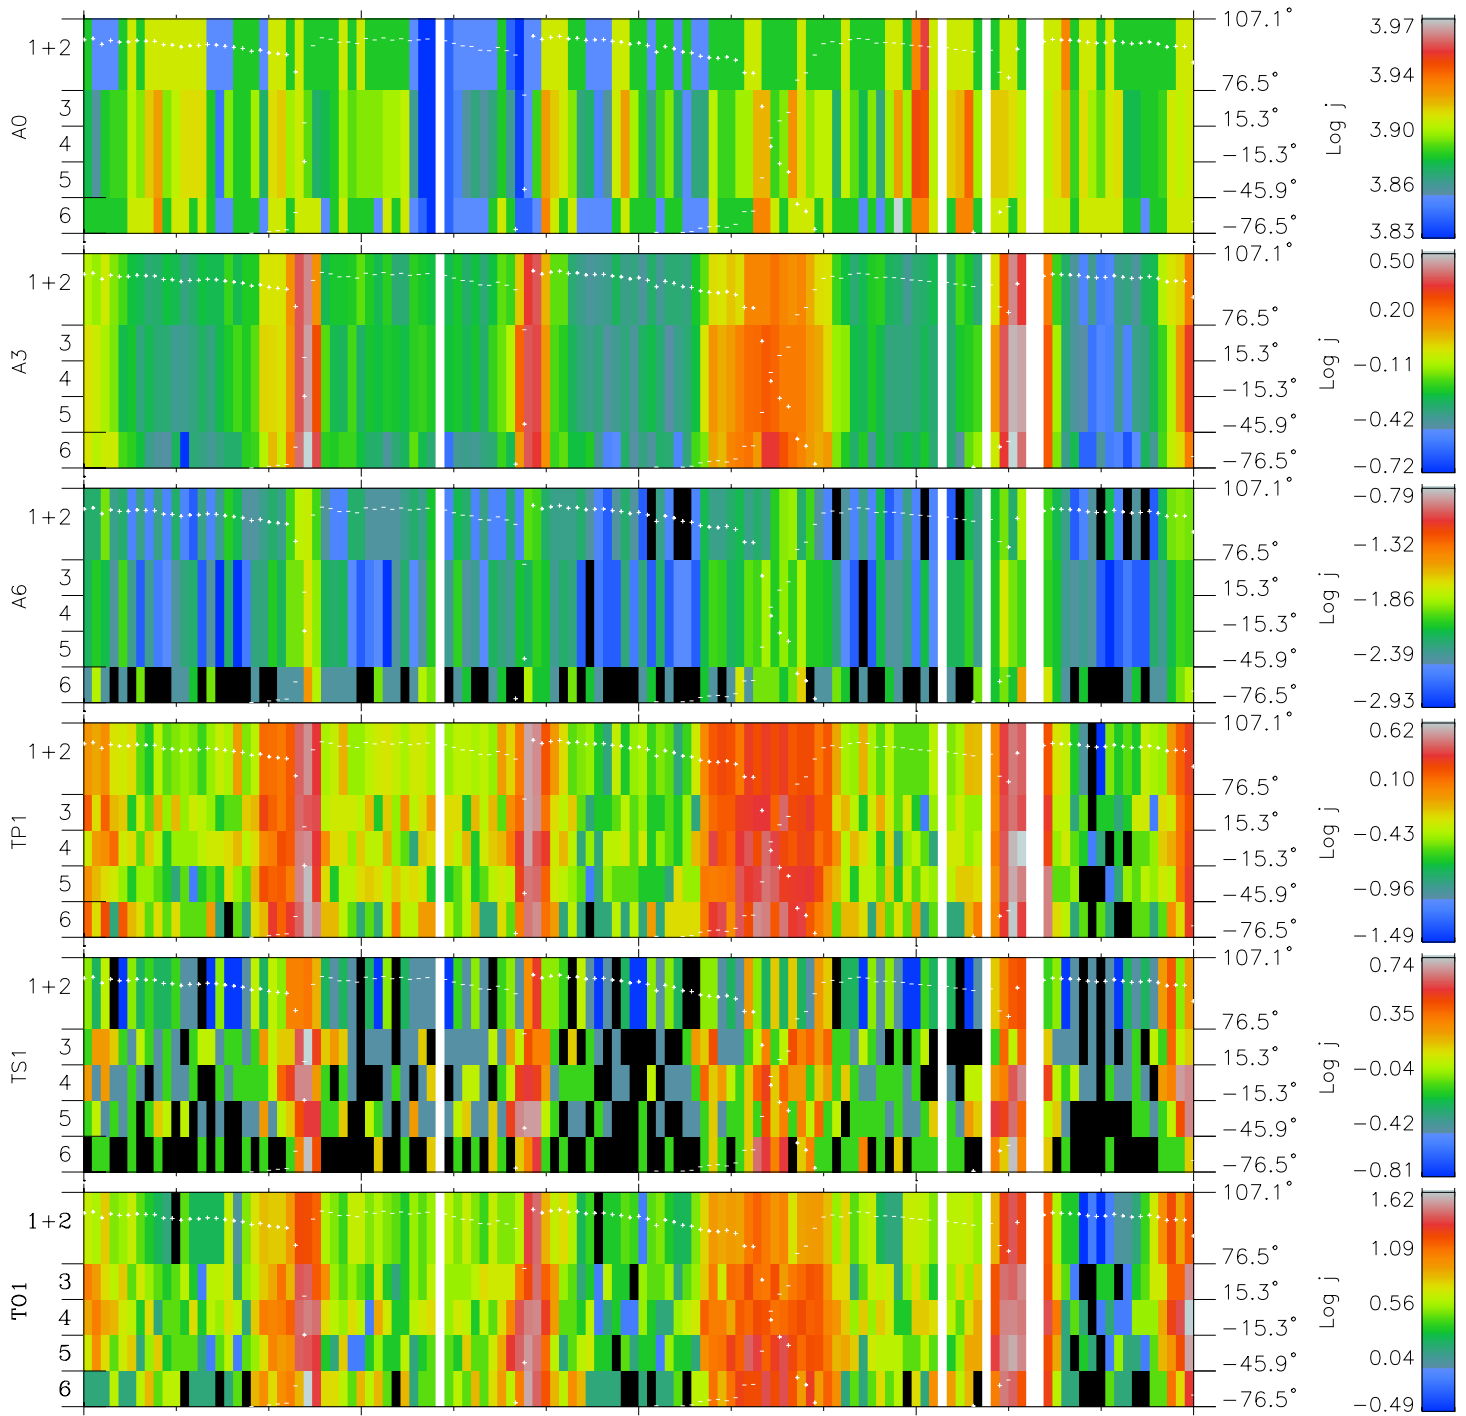

Galileo EPD Real Elevation Anisotropies 97275

Software Version: RTELEV_FLUX V 1.20
Data Production: 06-03-00
Plot Production: Sun Sep 16 03:25:48 2001
Color File: wondr3
Geofactor File: 1.1

| | | | | | |
|----------------------|--------|--------|--------|----------------------|------------------------|
| 00:00:00 1997-275 | 275-06 | 275-12 | 275-18 | 00:00:00 1997-276 | |
| + | + | + | + | + | X JSE(R _j) |
| -83.26 | -84.00 | -84.72 | -85.42 | -86.09 | Y JSE(R _j) |
| 8.37 | 7.85 | 7.33 | 6.81 | 6.29 | Z JSE(R _j) |
| 0.16 | 0.19 | 0.22 | 0.26 | 0.29 | |

- ◇ = Jupiter look direction
- = Corotation look direction