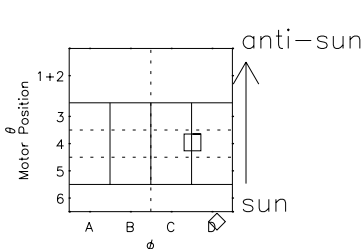

Galileo EPD Real Elevation Anisotropies 97275

Software Version: RTELEV_FLUX V 1.20
Data Production: 06-03-00
Plot Production: Sun Sep 16 03:25:48 2001
Color File: wondr3
Geofactor File: 1.1

| | | | | | |
|----------------------|--------|--------|--------|----------------------|------------------------|
| 00:00:00 1997-275 | 275-06 | 275-12 | 275-18 | 00:00:00 1997-276 | |
| + | + | + | + | + | X JSE(R _j) |
| -83.26 | -84.00 | -84.72 | -85.42 | -86.09 | Y JSE(R _j) |
| 8.37 | 7.85 | 7.33 | 6.81 | 6.29 | Z JSE(R _j) |
| 0.16 | 0.19 | 0.22 | 0.26 | 0.29 | |

- ◇ = Jupiter look direction
- = Corotation look direction