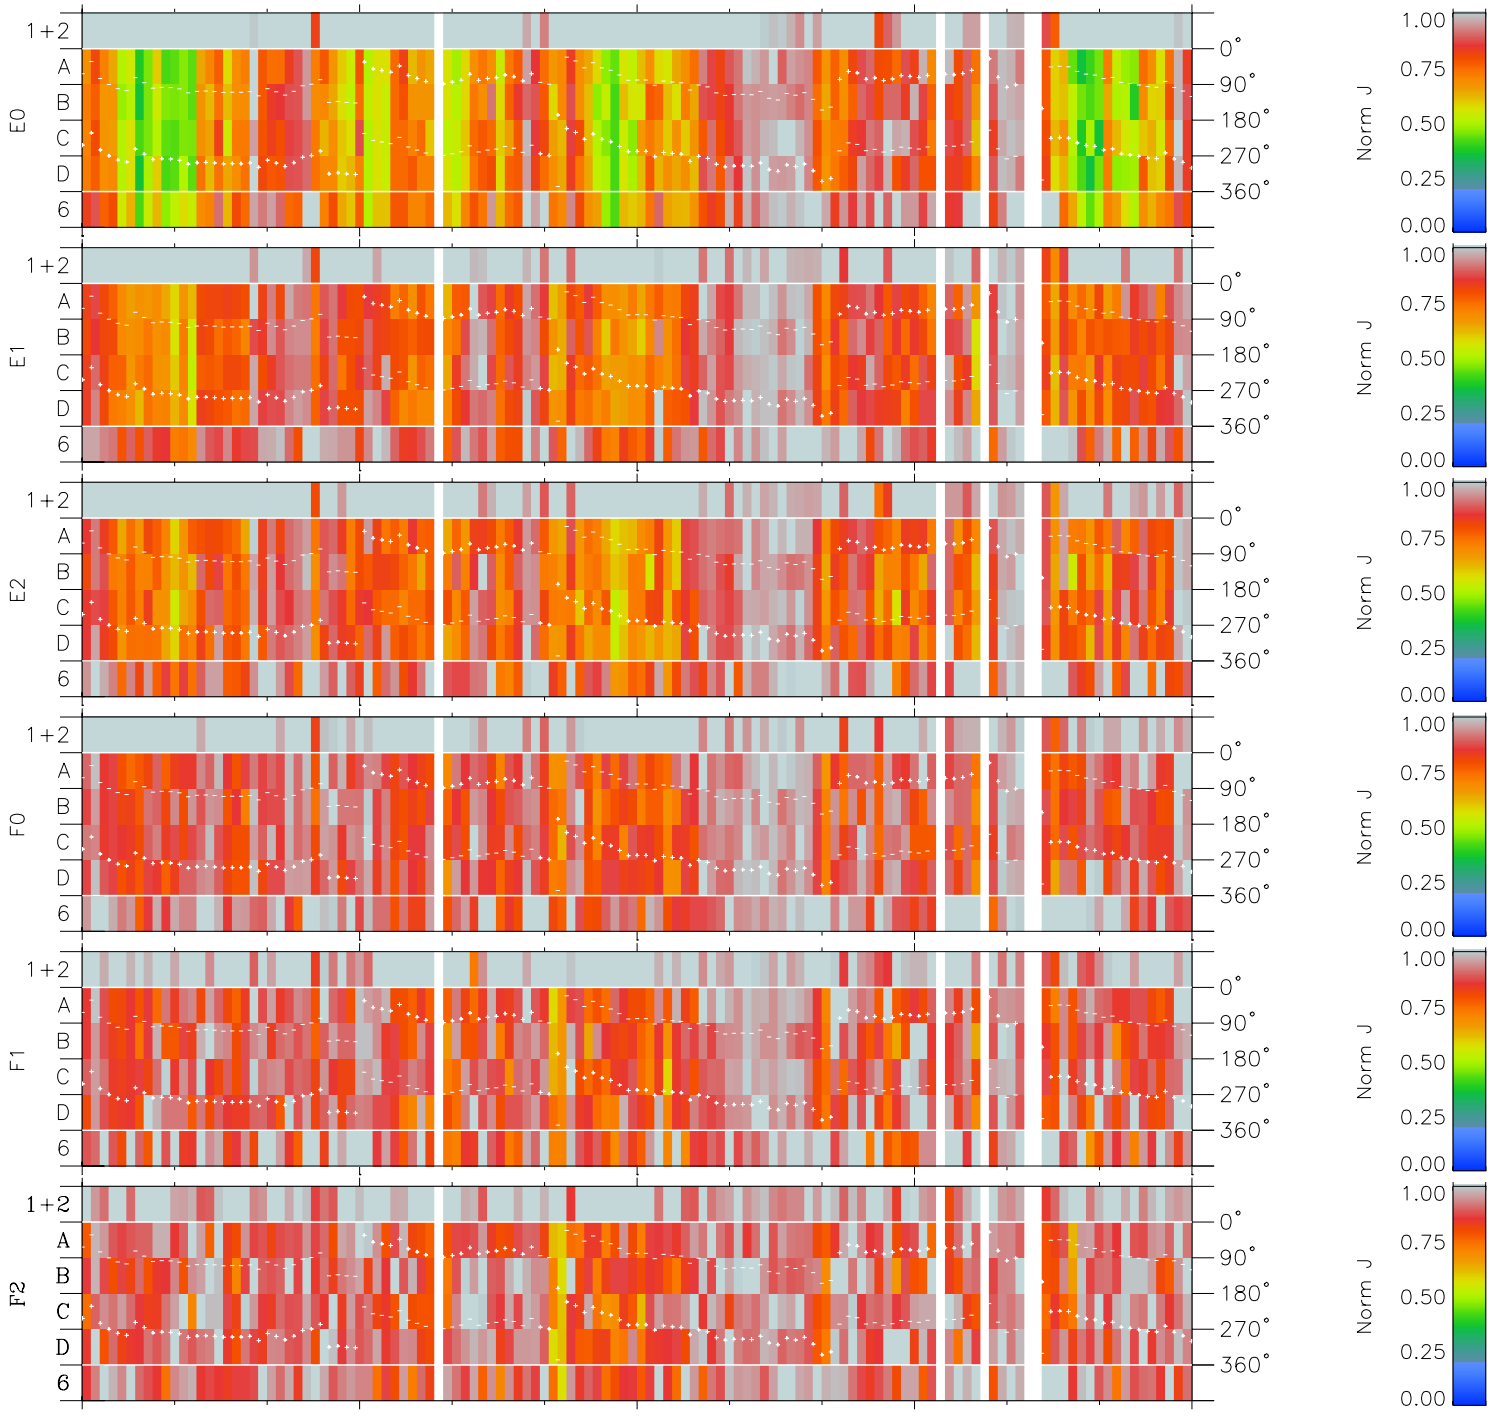

# Galileo EPD Real Time Azimuth Anisotropies 97275

Software Version: RTAZIM\_NORM V 1.20  
 Data Production: 06-03-00  
 Plot Production: Sun Sep 16 03:26:40 2001  
 Color File: wondr3  
 Geofactor File: 1.1

00:00:00 1997-275	275-06	275-12	275-18	00:00:00 1997-276	
+	+	+	+	+	X JSE(R <sub>j</sub> )
-83.26	-84.00	-84.72	-85.42	-86.09	Y JSE(R <sub>j</sub> )
8.37	7.85	7.33	6.81	6.29	Z JSE(R <sub>j</sub> )
0.16	0.19	0.22	0.26	0.29	

◇ = Jupiter look direction  
 □ = Corotation look direction