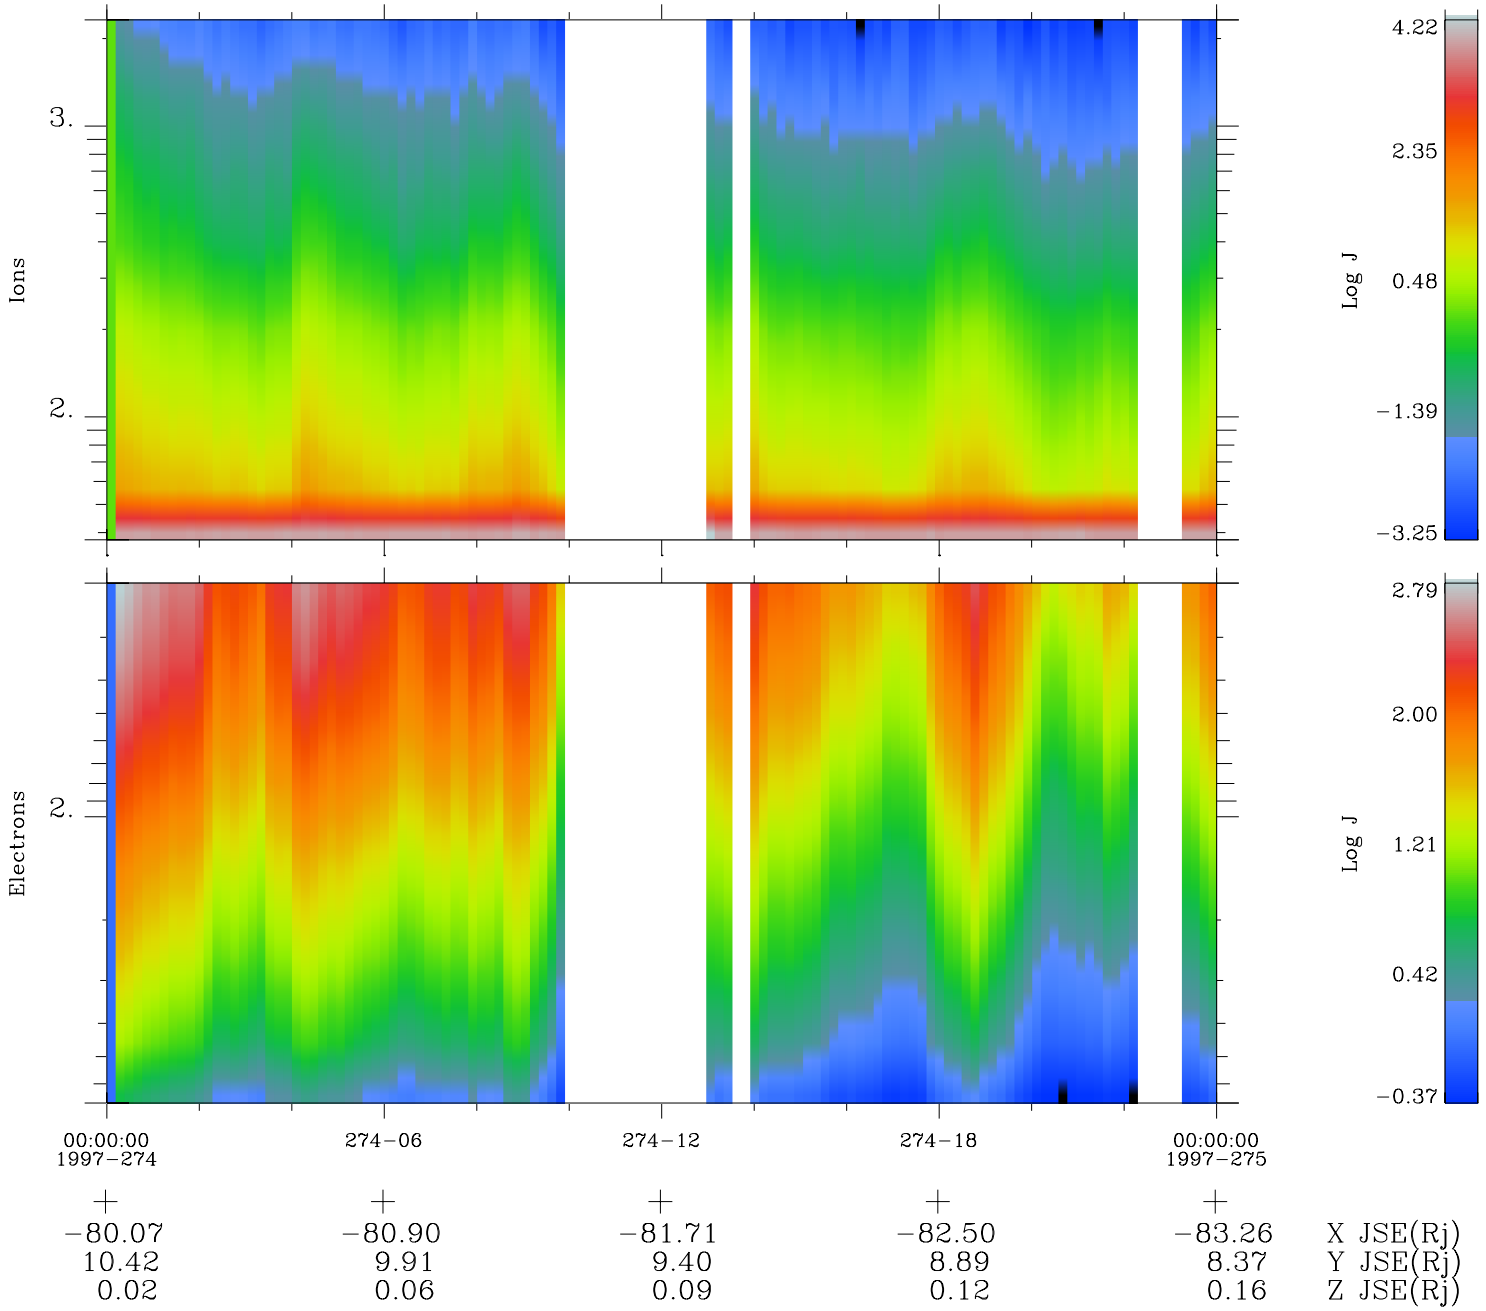

Galileo EPD Real Time Omni Spectrum 97274

Software Version: RTSPEC_OMNI V 1.20
 Data Production: 06-03-00
 Plot Production: Sun Sep 16 03:16:51 2001
 Color File: wondr3
 Geofactor File: 1.1

◇ = Jupiter look direction
 □ = Corotation look direction