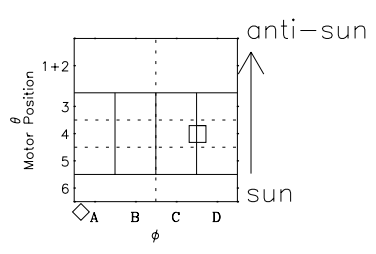

Galileo EPD Real Time Omni Spectrum 97274

Software Version: RTSPEC_OMNI V 1.20
 Data Production: 06-03-00
 Plot Production: Sun Sep 16 03:16:51 2001
 Color File: wondr3
 Geofactor File: 1.1

◇ = Jupiter look direction
 □ = Corotation look direction