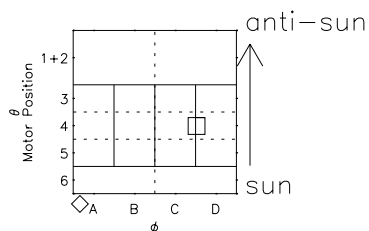

Galileo EPD Real Time R6 Ions Spectra 97274

Software Version: RTSPEC_R6 V 1.20
 Data Production: 06-03-00
 Plot Production: Sun Sep 16 03:16:38 2001
 Color File: wondr3
 Geofactor File: 1.1

- ◇ = Jupiter look direction
- = Corotation look direction