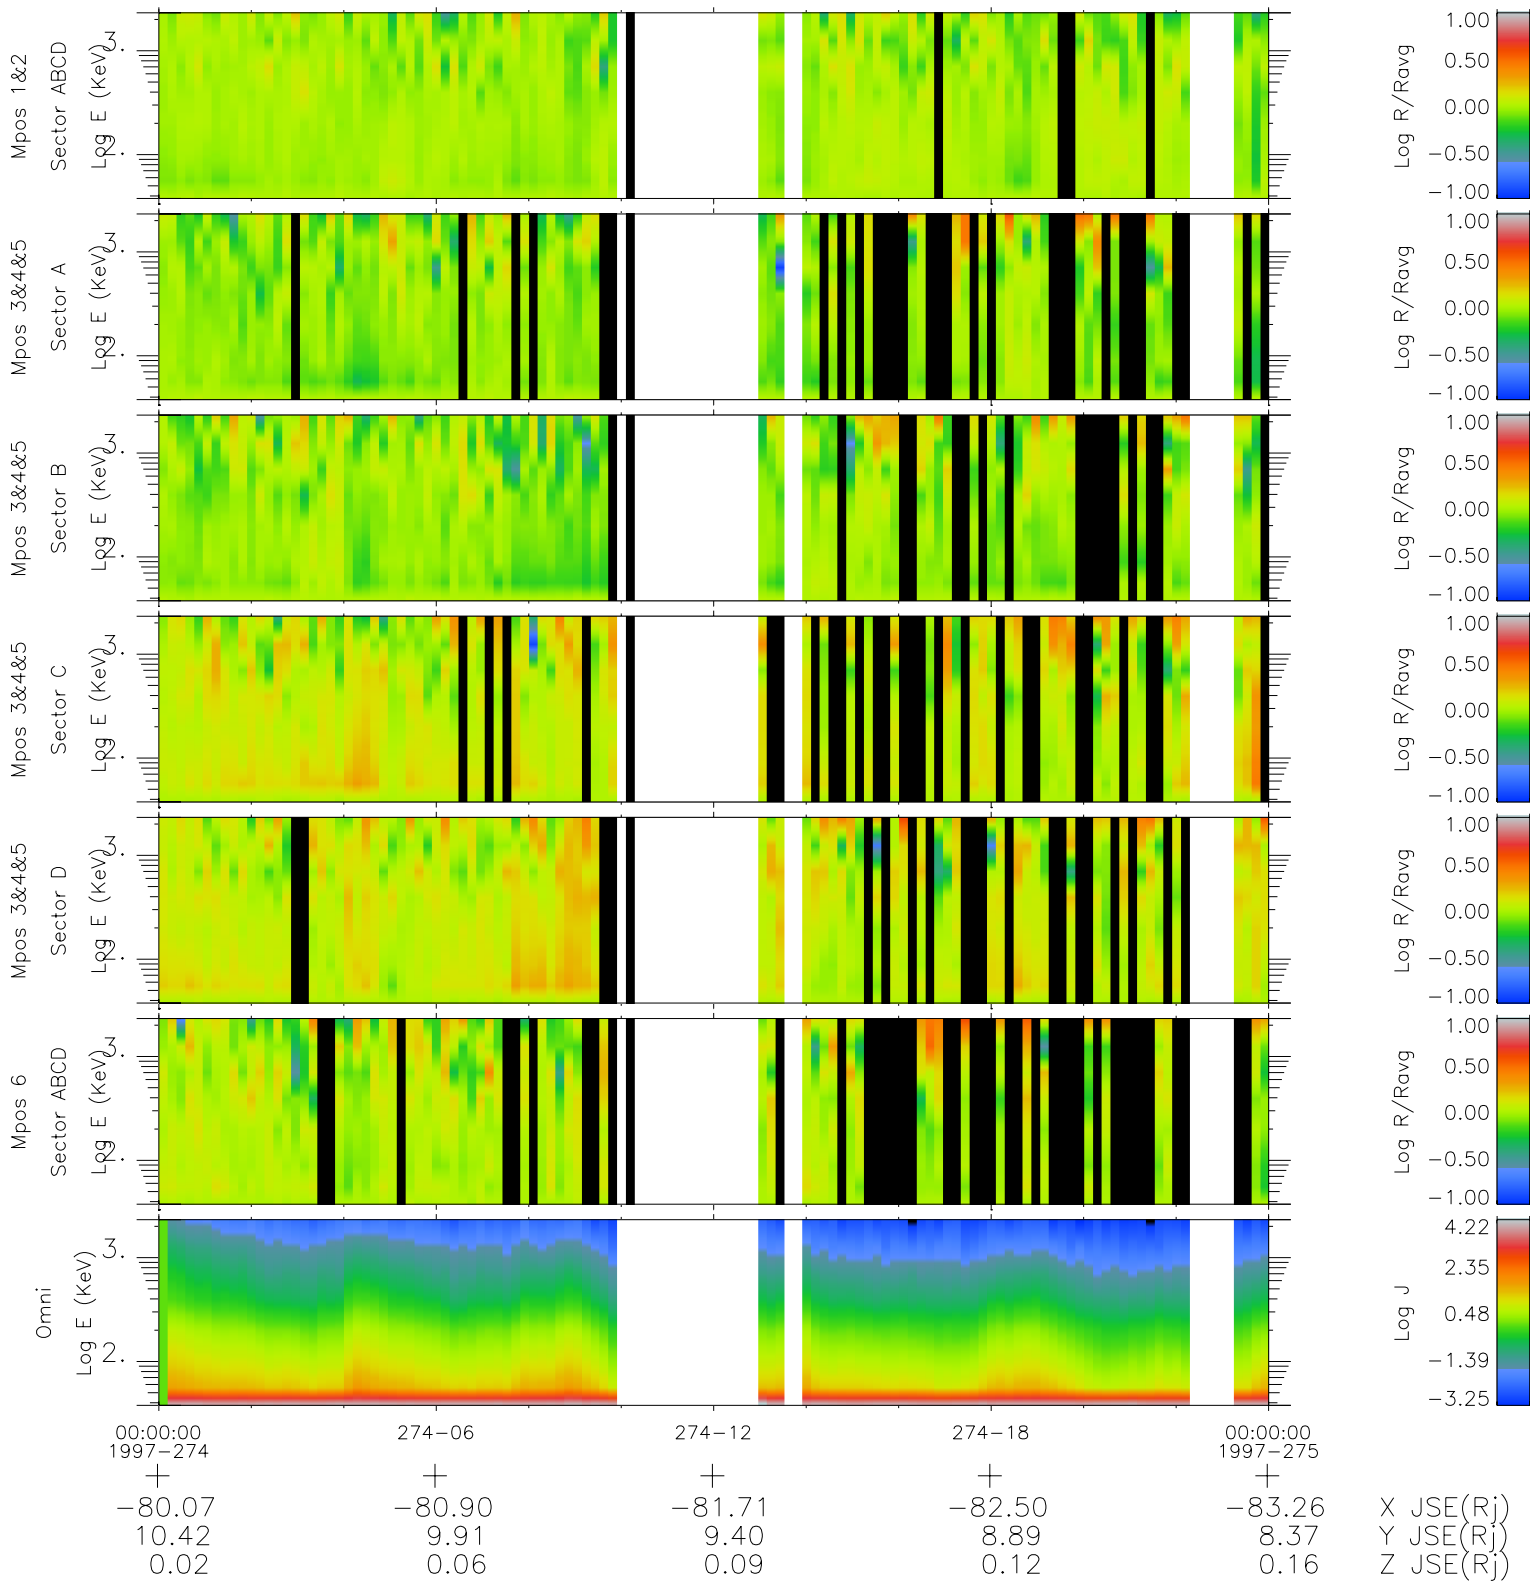

Galileo EPD Real Time R6 Ions Spectra 97274

Software Version: RTSPEC_R6 V 1.20
 Data Production: 06-03-00
 Plot Production: Sun Sep 16 03:16:38 2001
 Color File: wondr3
 Geofactor File: 1.1

- ◇ = Jupiter look direction
- = Corotation look direction