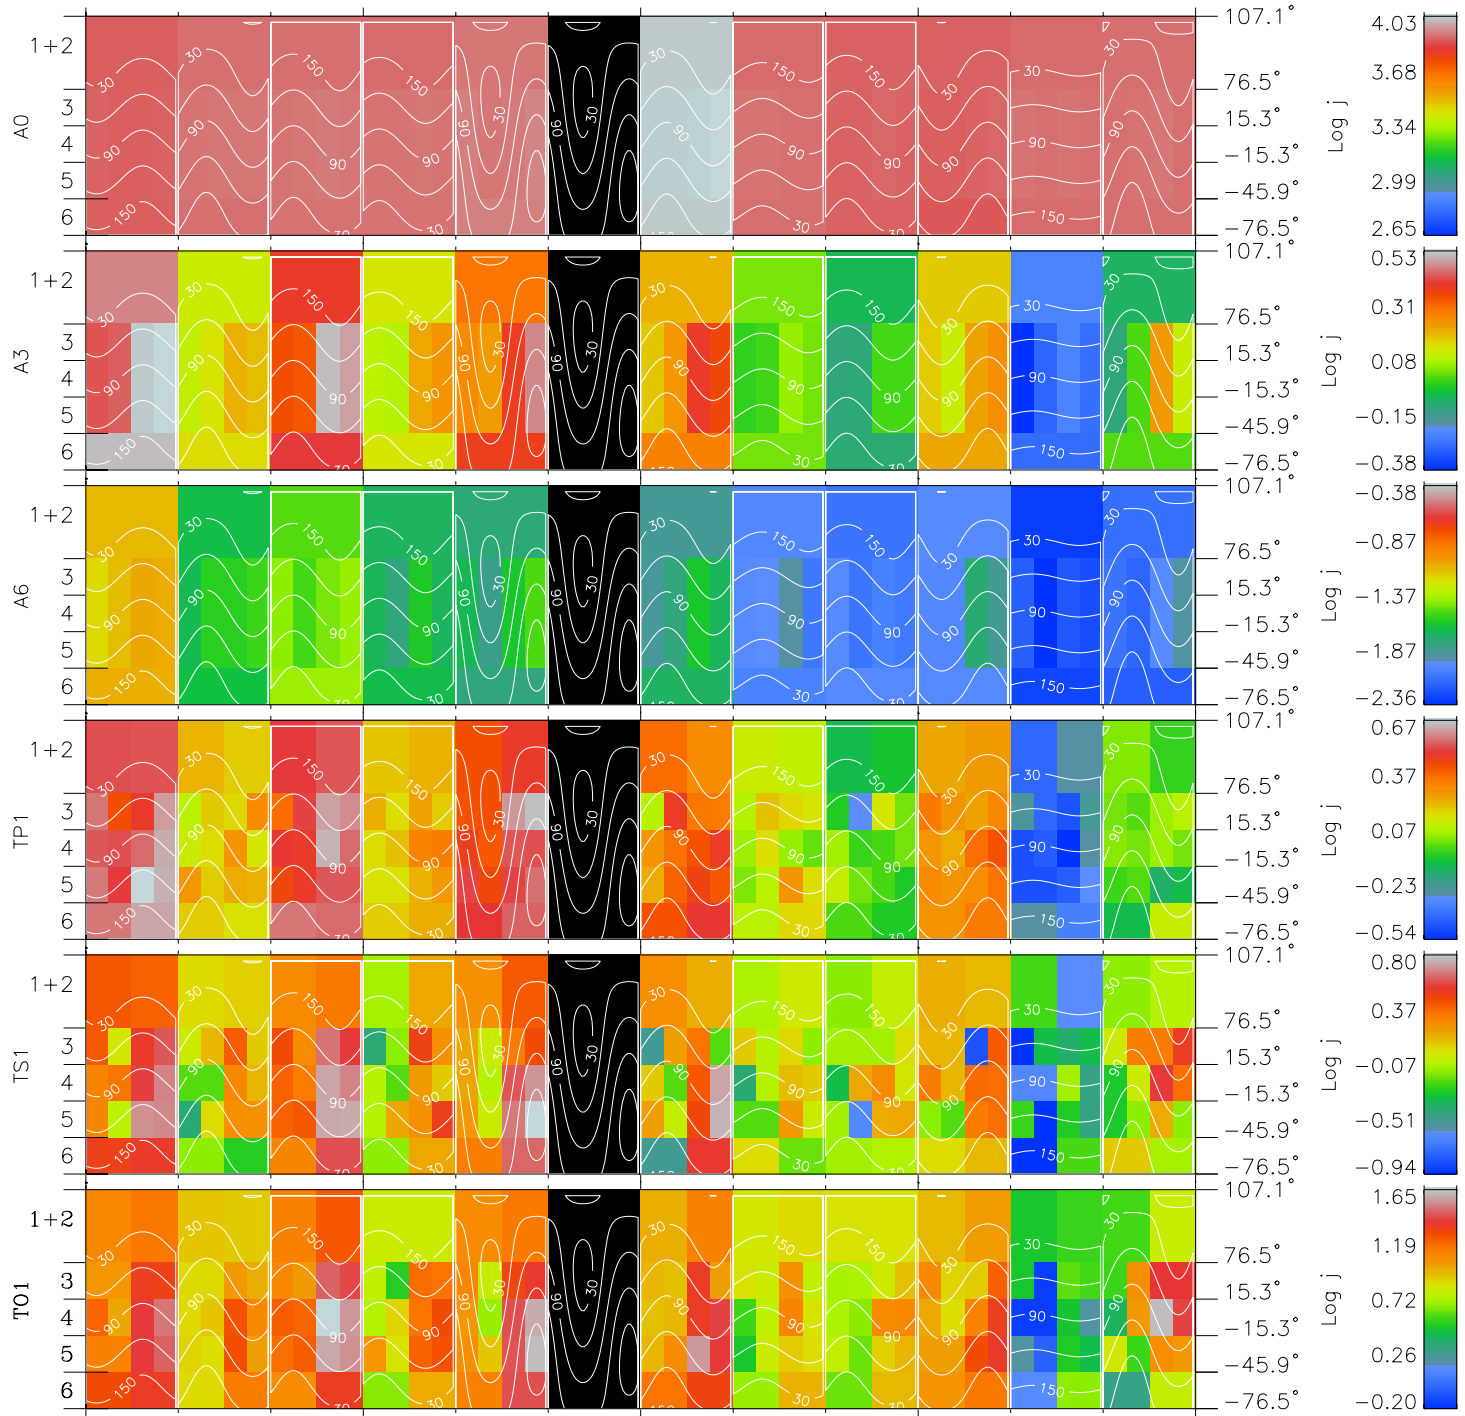

# Galileo EPD Real Time All-Sky Anisotropies 97274

Software Version: RTSKY\_FLUX V 1.20  
 Data Production: 06-03-00  
 Plot Production: Sun Sep 16 03:17:12 2001  
 Color File: wondr3  
 Geofactor File: 1.1

00:00:00 1997-274	274-06	274-12	274-18	00:00:00 1997-275	
+	+	+	+	+	
-80.07	-80.90	-81.71	-82.50	-83.26	X JSE(R <sub>j</sub> )
10.42	9.91	9.40	8.89	8.37	Y JSE(R <sub>j</sub> )
0.02	0.06	0.09	0.12	0.16	Z JSE(R <sub>j</sub> )

- ◇ = Jupiter look direction
- = Corotation look direction