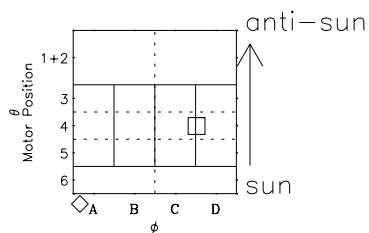

# Galileo EPD Real-Time Omni 97274

Software Version: RTLINE\_OMNI V 1.20  
Data Production: 06-03-00  
Plot Production: Sun Sep 16 03:18:42 2001

- ◇ = Jupiter look direction
- = Corotation look direction