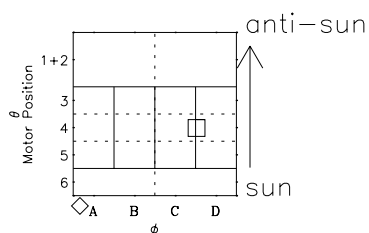

Galileo EPD Real-Time Omni 97274

Software Version: RTLINE_OMNI V 1.20
Data Production: 06-03-00
Plot Production: Sun Sep 16 03:18:42 2001

◇ = Jupiter look direction
□ = Corotation look direction