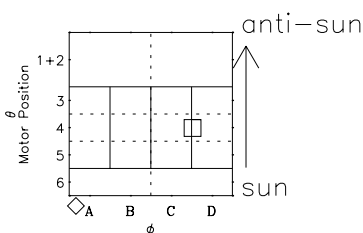

Galileo EPD Real-Time Six-Sector 97274

Software Version: RTLINE_R6 V 1.20
Data Production: 06-03-00
Plot Production: Sun Sep 16 03:18:51 2001

◇ = Jupiter look direction
□ = Corotation look direction