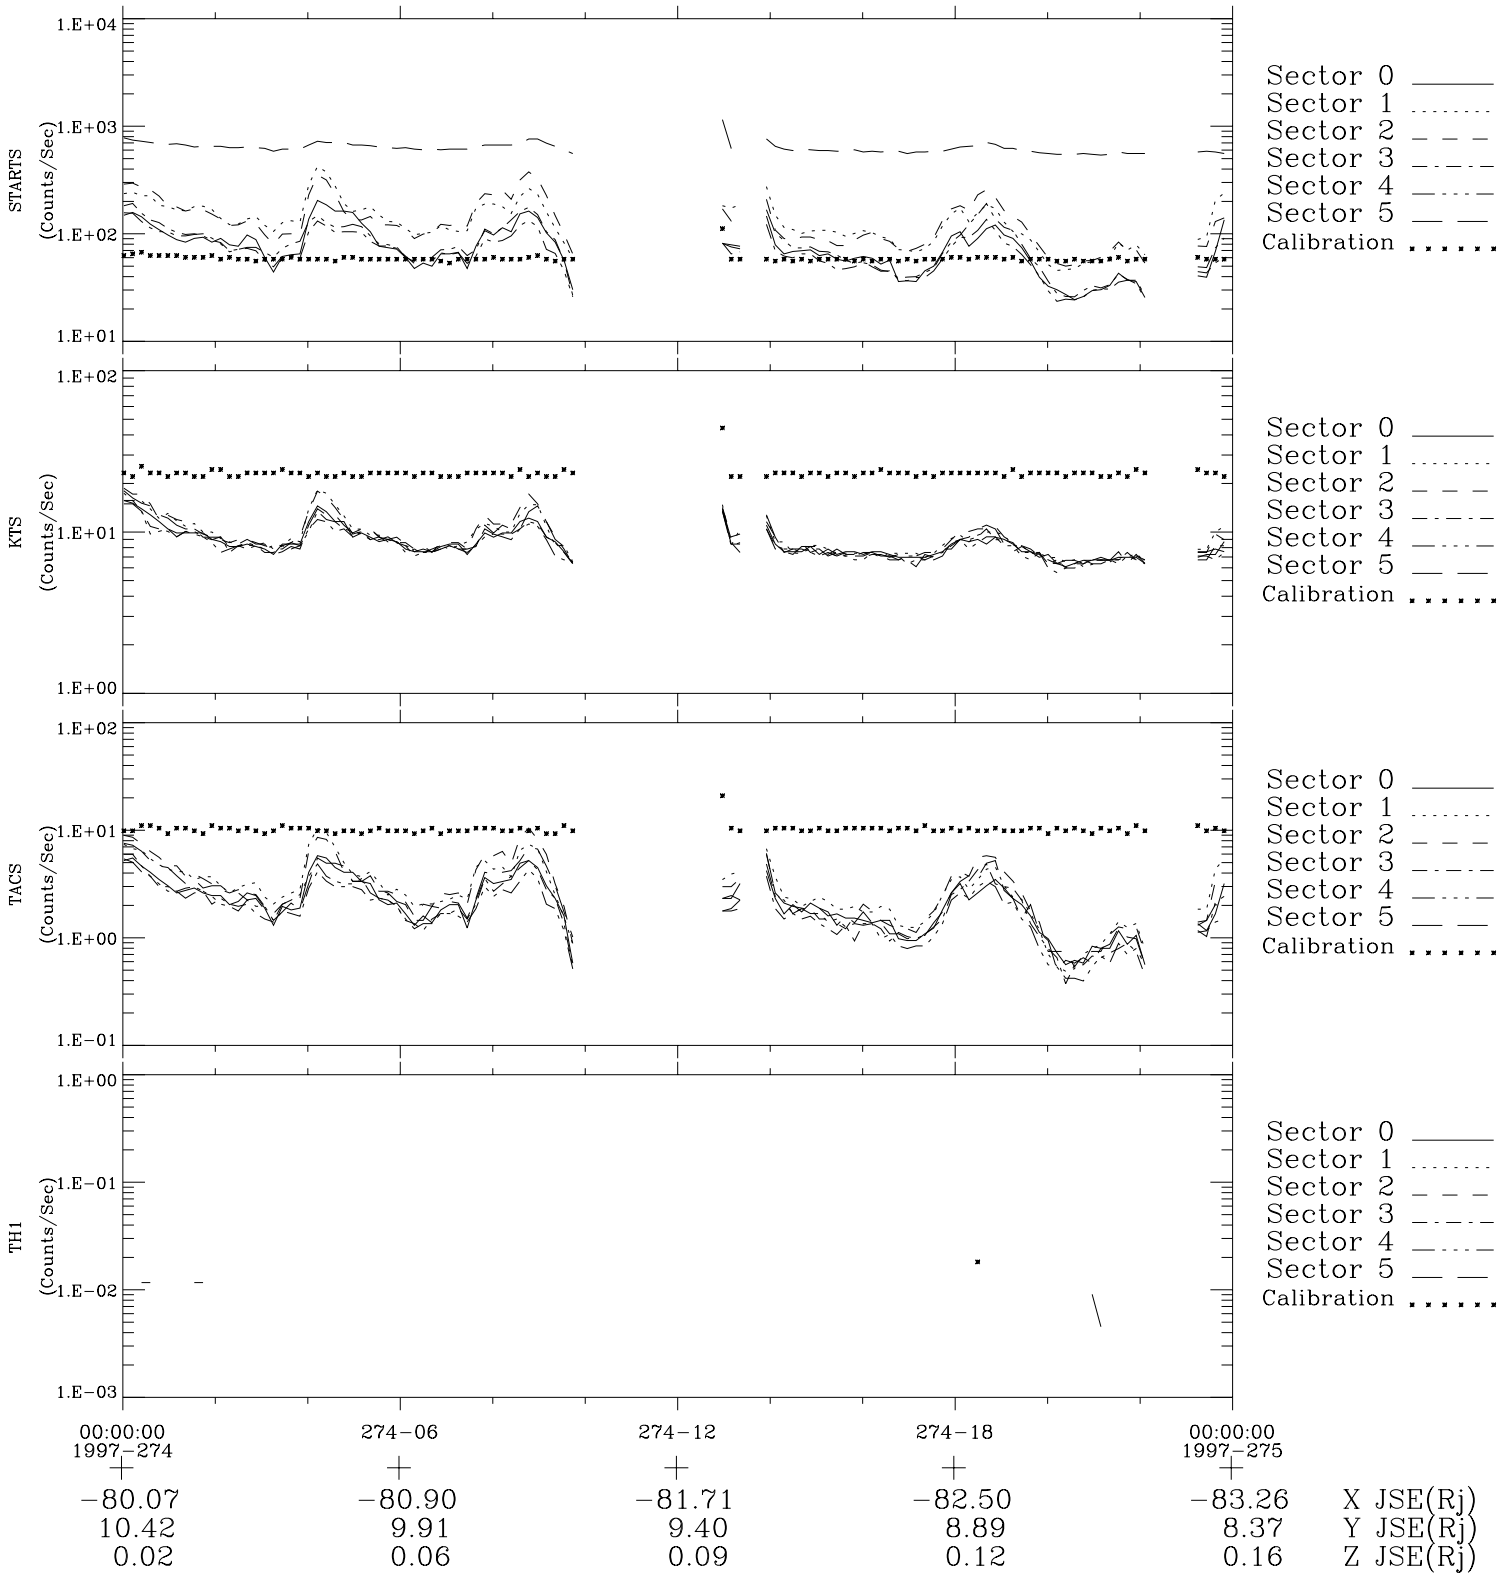

Galileo EPD Real-Time Six-Sector 97274

Software Version: RTLINE_R6 V 1.20
Data Production: 06-03-00
Plot Production: Sun Sep 16 03:18:51 2001

◇ = Jupiter look direction
□ = Corotation look direction