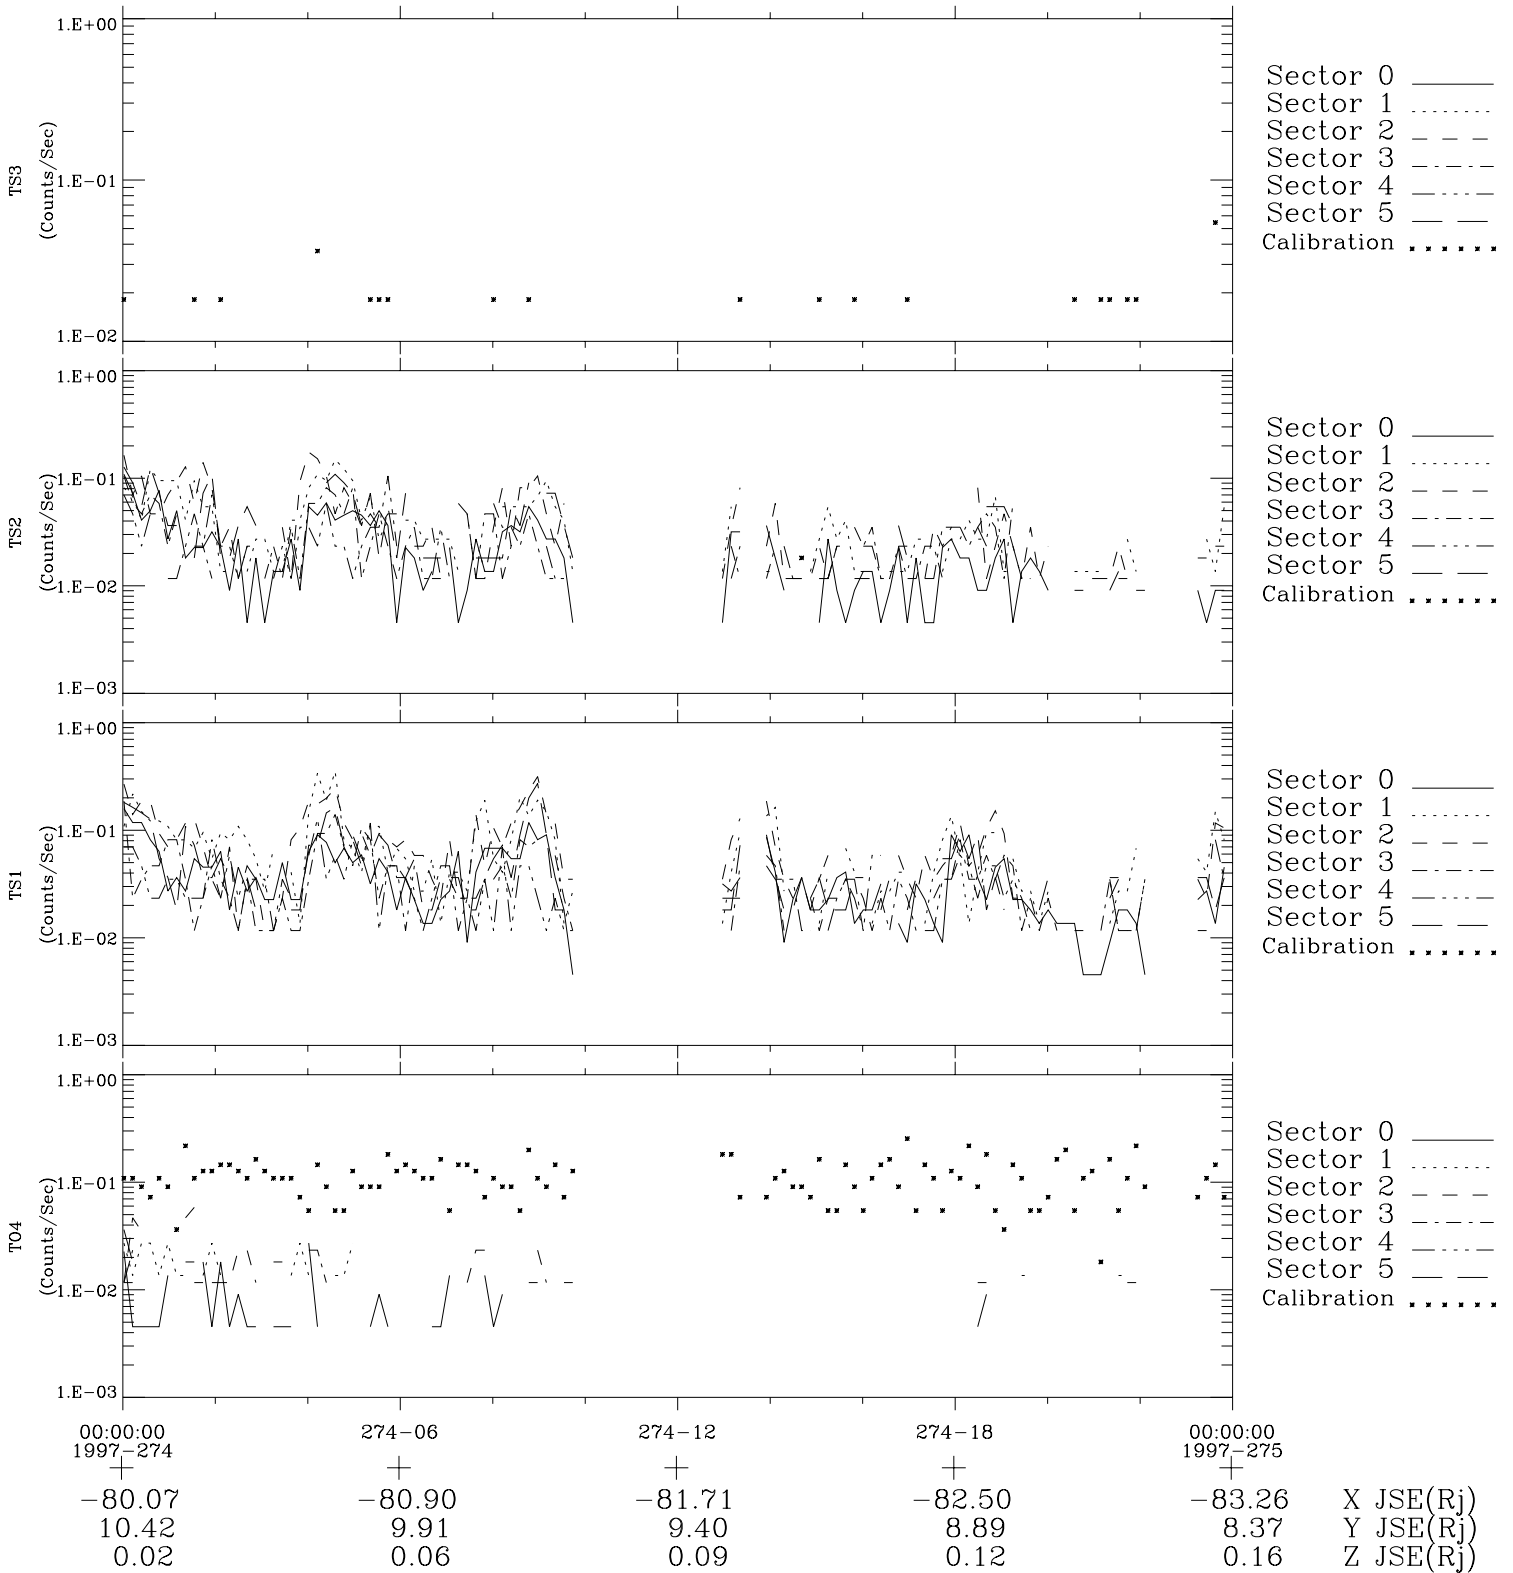

Galileo EPD Real-Time Six-Sector 97274

Software Version: RTLINE_R6 V 1.20
Data Production: 06-03-00
Plot Production: Sun Sep 16 03:18:50 2001

◇ = Jupiter look direction
□ = Corotation look direction