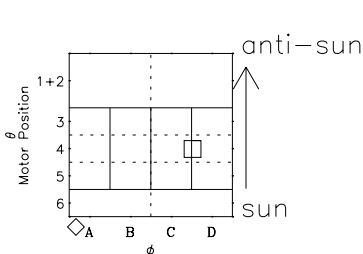

Galileo EPD Real-Time Six-Sector 97274

Software Version: RTLINE_R6 V 1.20
Data Production: 06-03-00
Plot Production: Sun Sep 16 03:18:50 2001

◇ = Jupiter look direction
□ = Corotation look direction