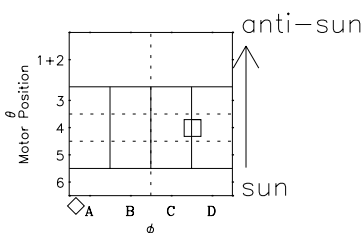

# Galileo EPD Real-Time Six-Sector 97274

Software Version: RTLINE\_R6 V 1.20  
Data Production: 06-03-00  
Plot Production: Sun Sep 16 03:18:50 2001

◇ = Jupiter look direction  
□ = Corotation look direction