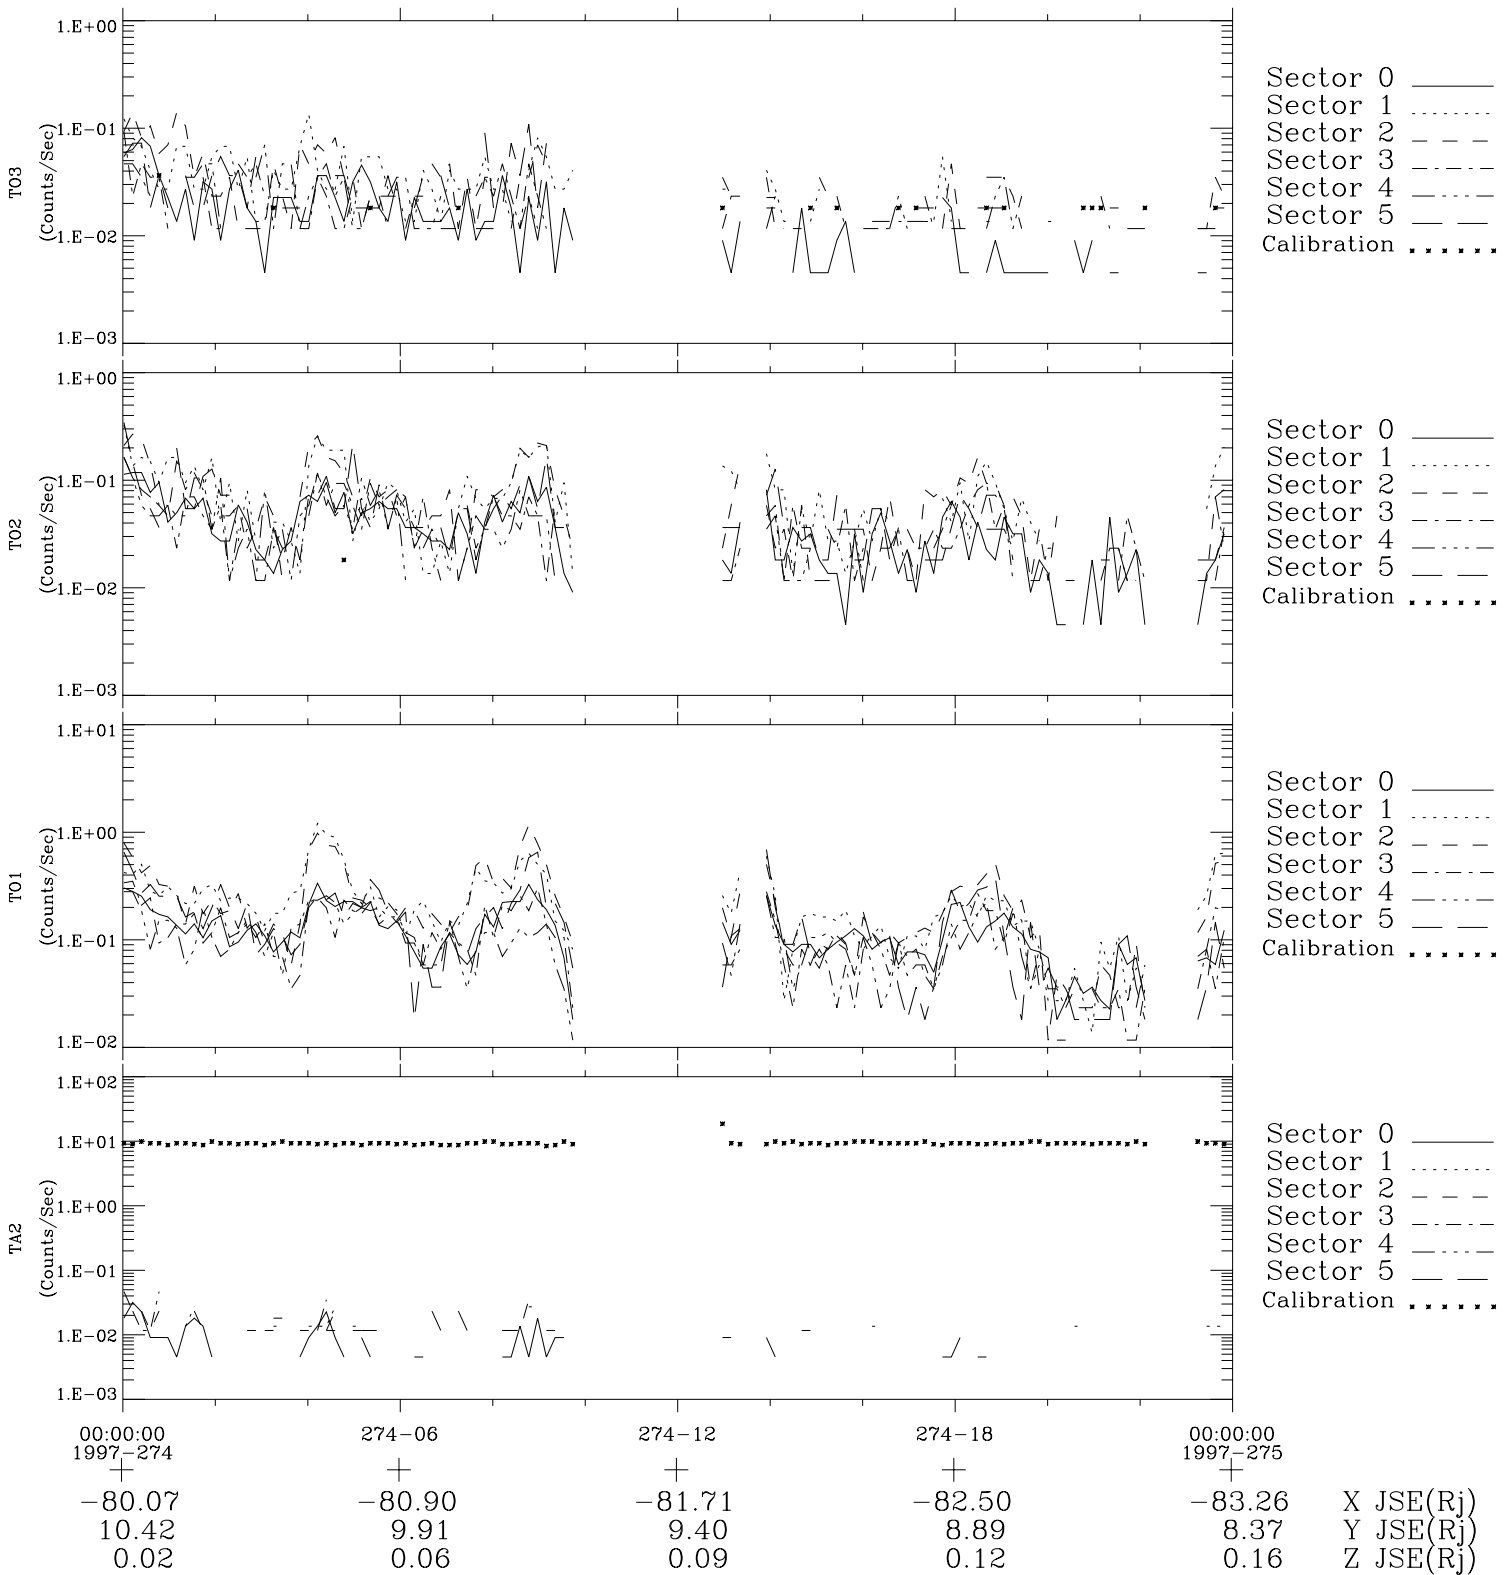

# Galileo EPD Real-Time Six-Sector 97274

Software Version: RTLINE\_R6 V 1.20  
Data Production: 06-03-00  
Plot Production: Sun Sep 16 03:18:50 2001

◇ = Jupiter look direction  
□ = Corotation look direction