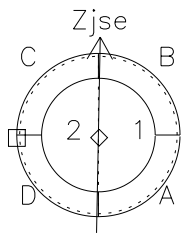

# Galileo EPD Real-Time Six-Sector 97274

Software Version: RTLINE\_R6 V 1.20  
Data Production: 06-03-00  
Plot Production: Sun Sep 16 03:18:50 2001

◇ = Jupiter look direction  
□ = Corotation look direction