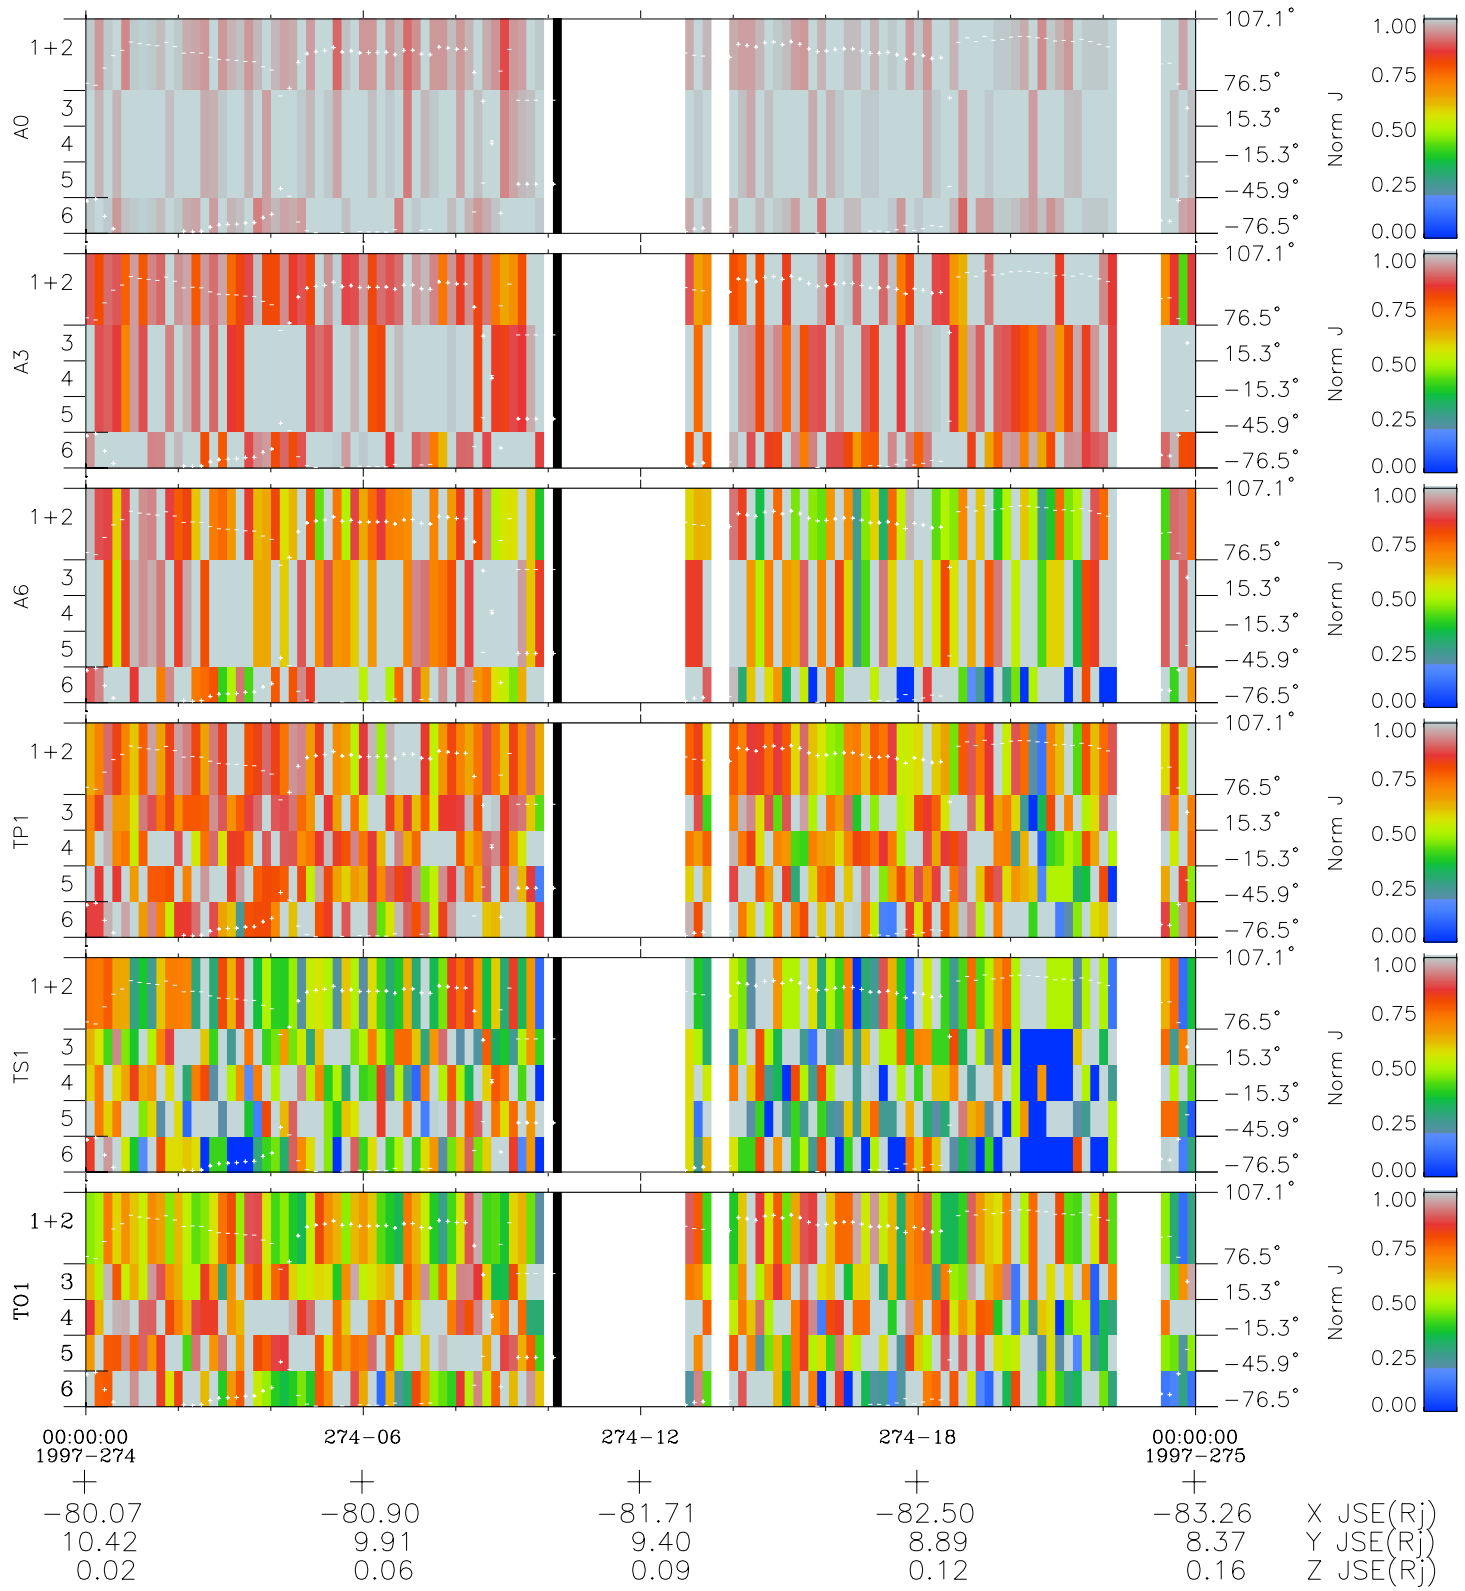

# Galileo EPD Real Elevation Anisotropies 97274

Software Version: RTELEV\_NORM V 1.20  
Data Production: 06-03-00  
Plot Production: Sun Sep 16 03:18:00 2001  
Color File: wondr3  
Geofactor File: 1.1

- ◇ = Jupiter look direction
- = Corotation look direction