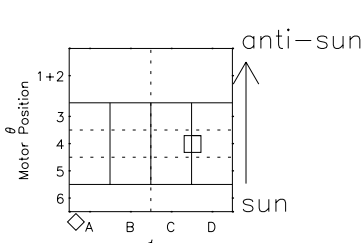

# Galileo EPD Real Elevation Anisotropies 97274

Software Version: RTELEV\_NORM V 1.20  
Data Production: 06-03-00  
Plot Production: Sun Sep 16 03:18:00 2001  
Color File: wondr3  
Geofactor File: 1.1

- ◇ = Jupiter look direction
- = Corotation look direction