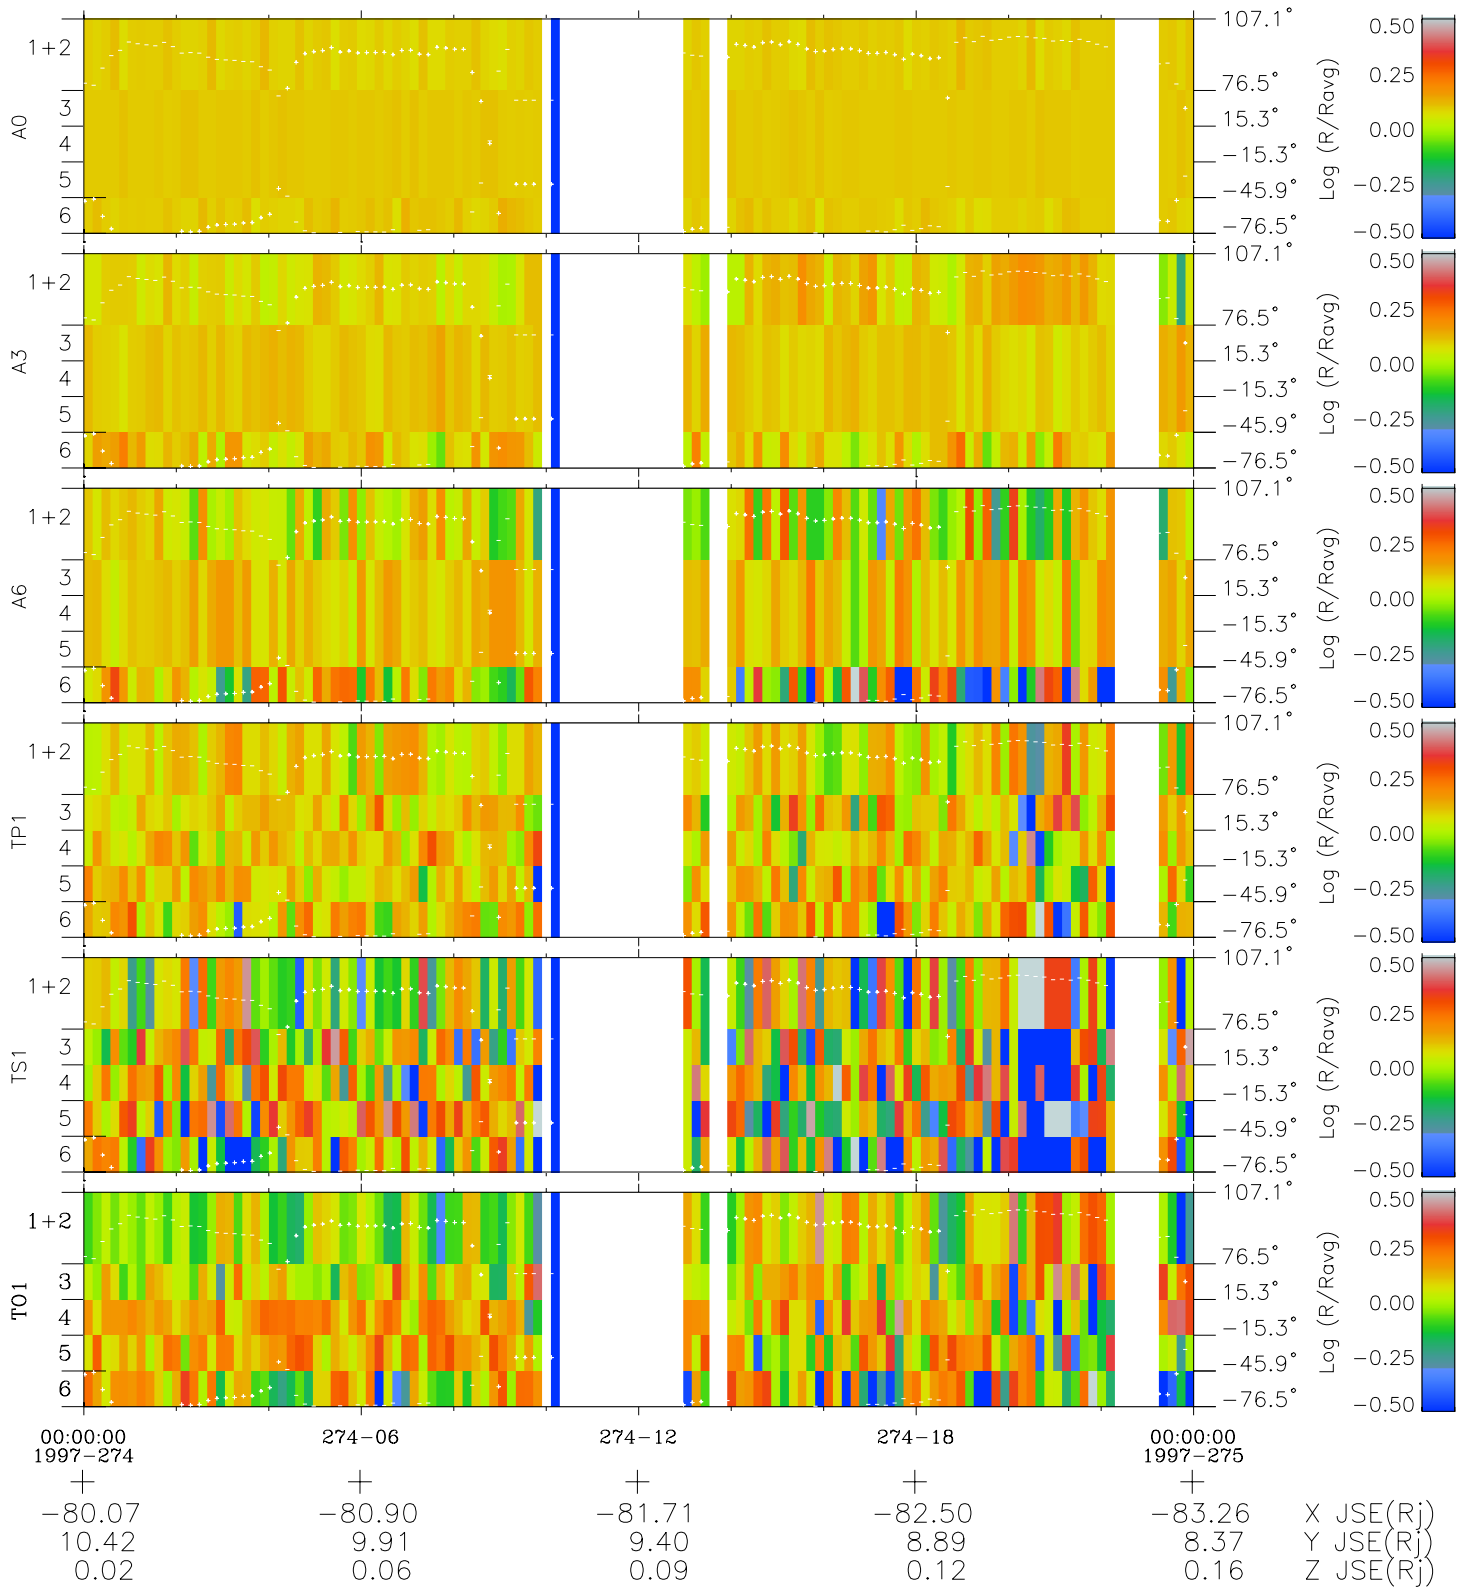

# Galileo EPD Real Elevation Anisotropies 97274

Software Version: RTELEV\_MEAN V 1.20  
 Data Production: 06-03-00  
 Plot Production: Sun Sep 16 03:17:39 2001  
 Color File: wondr3  
 Geofactor File: 1.1

- ◇ = Jupiter look direction
- = Corotation look direction