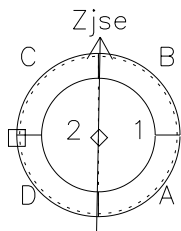

# Galileo EPD Real Time Azimuth Anisotropies 97274

Software Version: RTAZIM\_NORM V 1.20  
 Data Production: 06-03-00  
 Plot Production: Sun Sep 16 03:18:36 2001  
 Color File: wondr3  
 Geofactor File: 1.1

- ◇ = Jupiter look direction
- = Corotation look direction