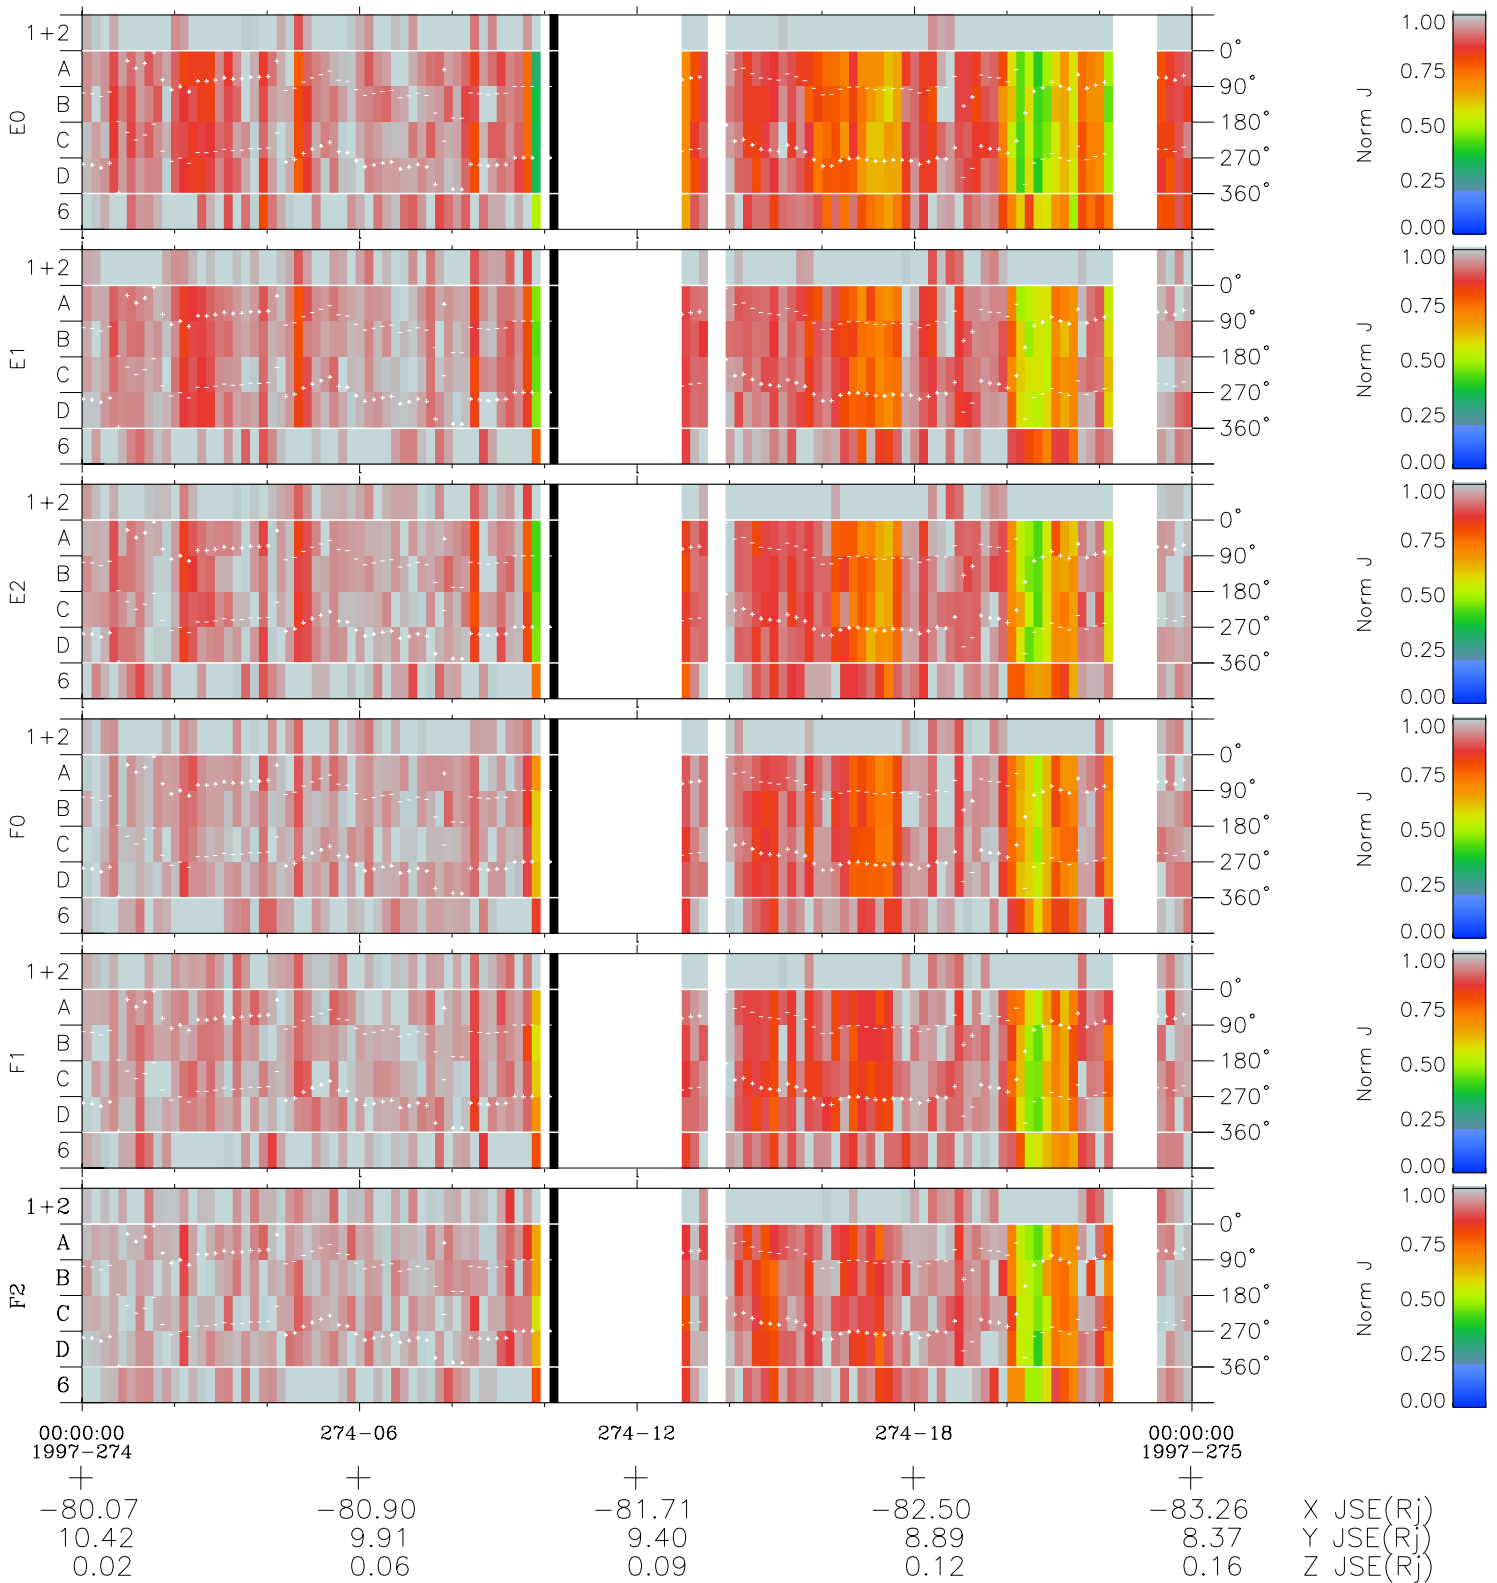

# Galileo EPD Real Time Azimuth Anisotropies 97274

Software Version: RTAZIM\_NORM V 1.20  
 Data Production: 06-03-00  
 Plot Production: Sun Sep 16 03:18:36 2001  
 Color File: wondr3  
 Geofactor File: 1.1

- ◇ = Jupiter look direction
- = Corotation look direction