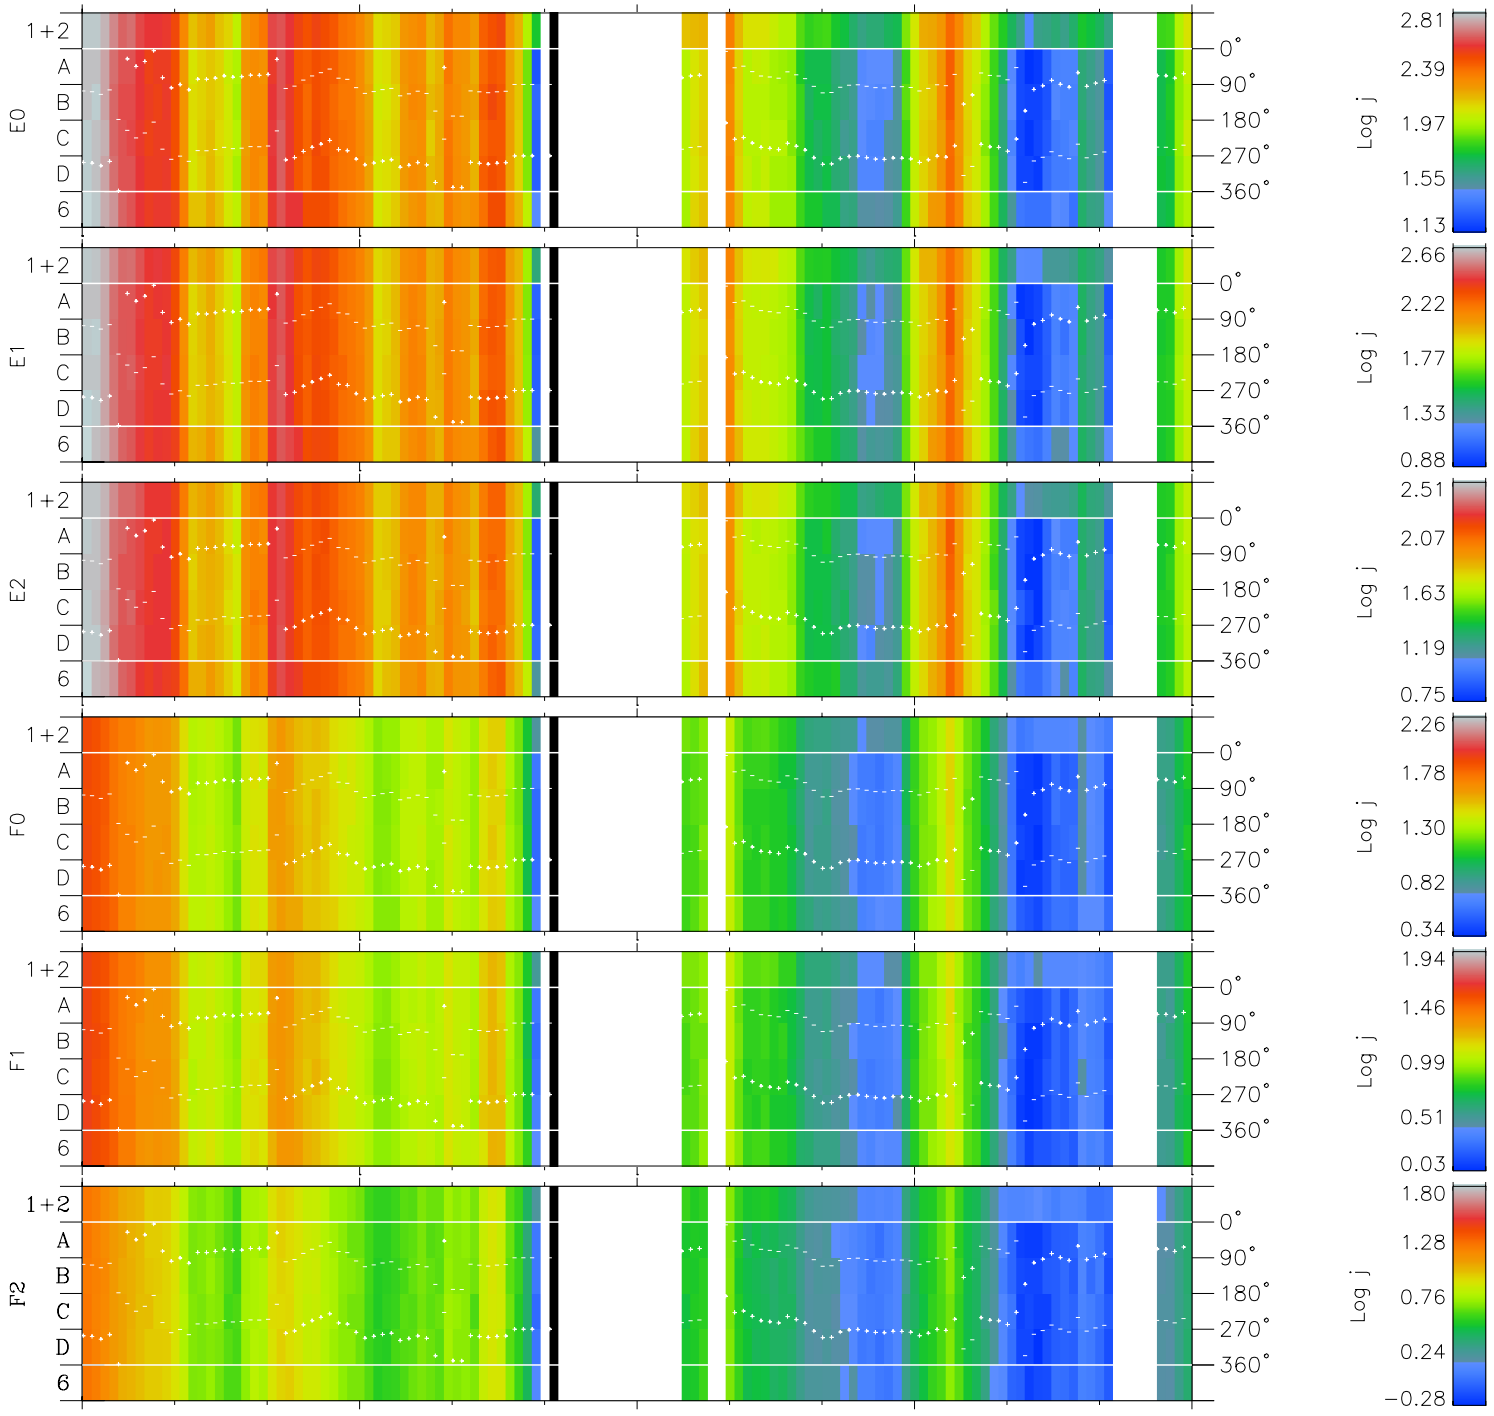

# Galileo EPD Real Time Azimuth Anisotropies 97274

Software Version: RTAZIM\_FLUX V 1.20  
 Data Production: 06-03-00  
 Plot Production: Sun Sep 16 03:18:26 2001  
 Color File: wondr3  
 Geofactor File: 1.1

00:00:00 1997-274	274-06	274-12	274-18	00:00:00 1997-275	
+	+	+	+	+	X JSE(R <sub>j</sub> )
-80.07	-80.90	-81.71	-82.50	-83.26	Y JSE(R <sub>j</sub> )
10.42	9.91	9.40	8.89	8.37	Z JSE(R <sub>j</sub> )
0.02	0.06	0.09	0.12	0.16	

- ◇ = Jupiter look direction
- = Corotation look direction