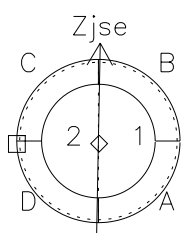

Galileo EPD Real Time Azimuth Anisotropies 97274

Software Version: RTAZIM_FLUX V 1.20
 Data Production: 06-03-00
 Plot Production: Sun Sep 16 03:18:21 2001
 Color File: wondr3
 Geofactor File: 1.1

00:00:00 1997-274	274-06	274-12	274-18	00:00:00 1997-275	
+	+	+	+	+	X JSE(R _j)
-80.07	-80.90	-81.71	-82.50	-83.26	Y JSE(R _j)
10.42	9.91	9.40	8.89	8.37	Z JSE(R _j)
0.02	0.06	0.09	0.12	0.16	

◇ = Jupiter look direction
 □ = Corotation look direction