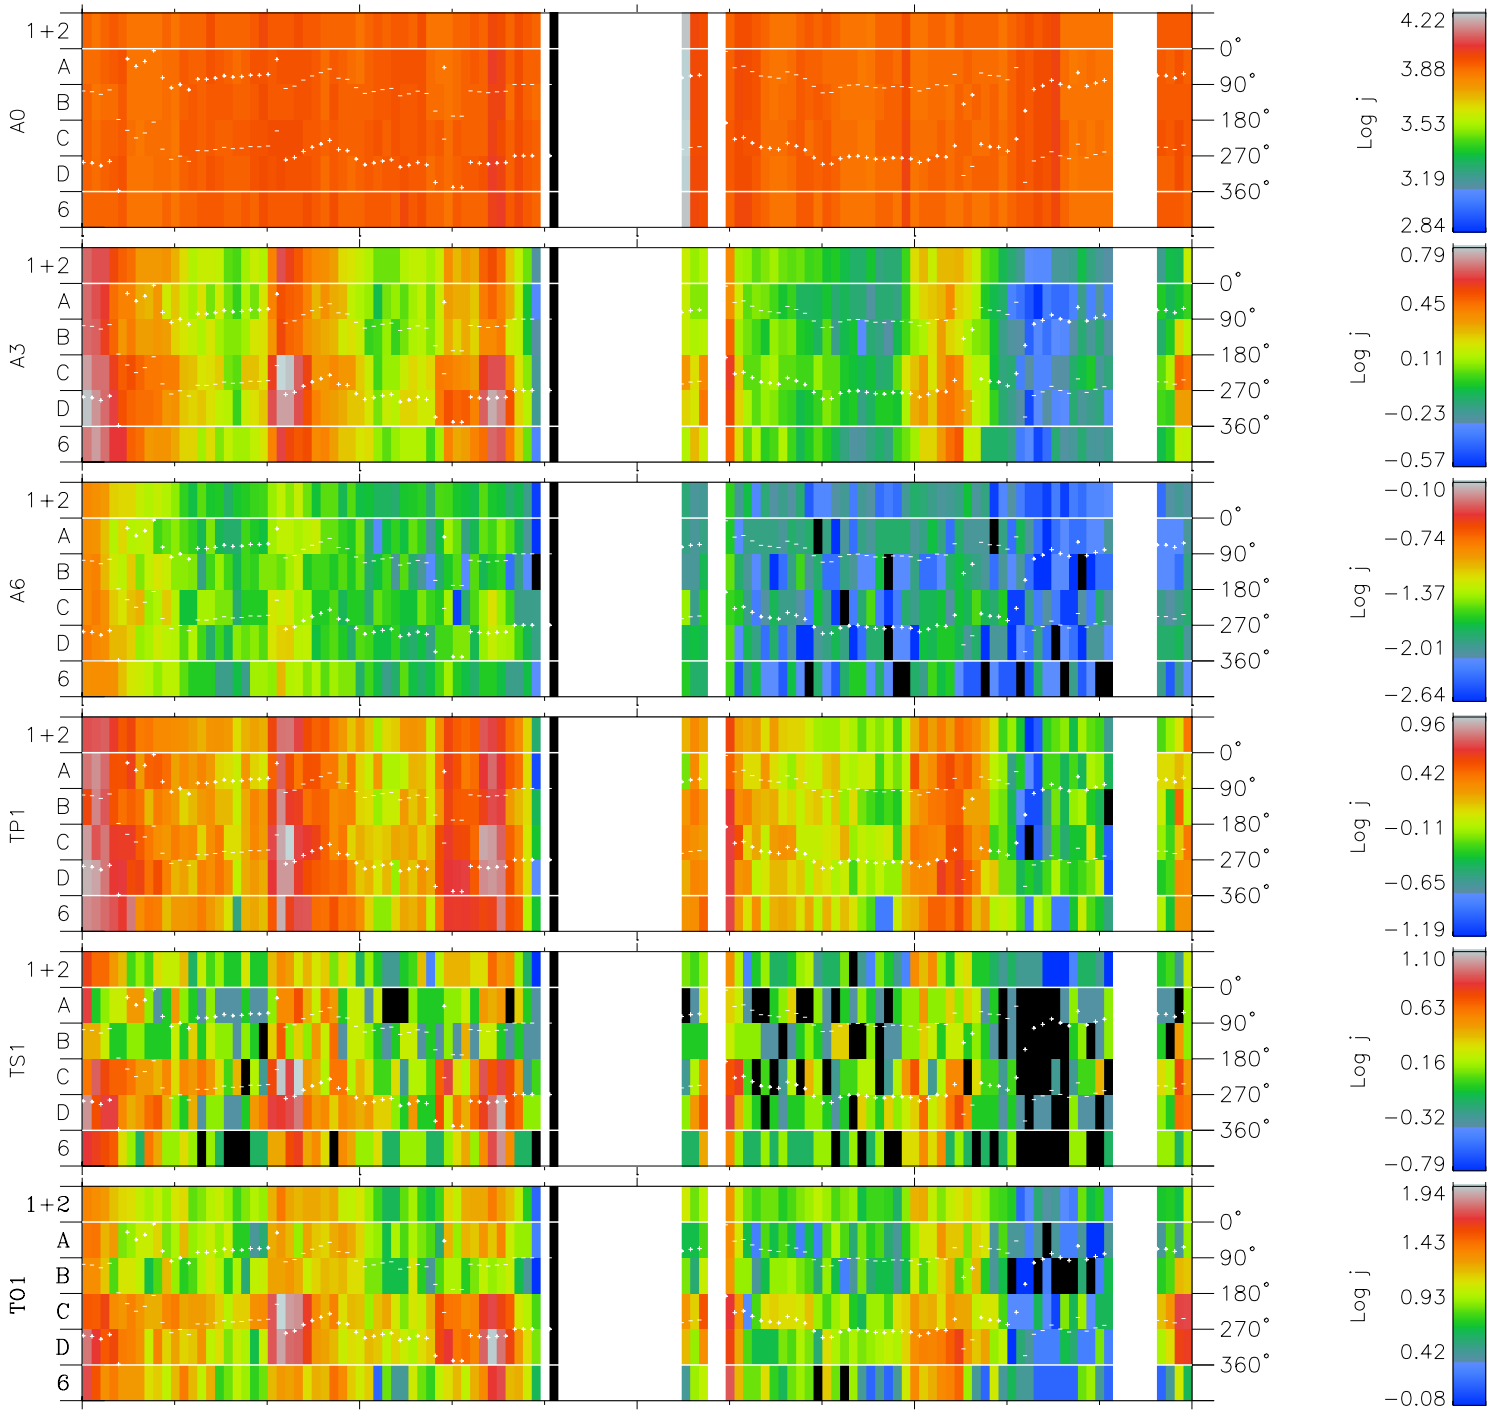

Galileo EPD Real Time Azimuth Anisotropies 97274

Software Version: RTAZIM_FLUX V 1.20
 Data Production: 06-03-00
 Plot Production: Sun Sep 16 03:18:21 2001
 Color File: wondr3
 Geofactor File: 1.1

00:00:00 1997-274	274-06	274-12	274-18	00:00:00 1997-275	
+	+	+	+	+	X JSE(R _j)
-80.07	-80.90	-81.71	-82.50	-83.26	Y JSE(R _j)
10.42	9.91	9.40	8.89	8.37	Z JSE(R _j)
0.02	0.06	0.09	0.12	0.16	

◇ = Jupiter look direction
 □ = Corotation look direction