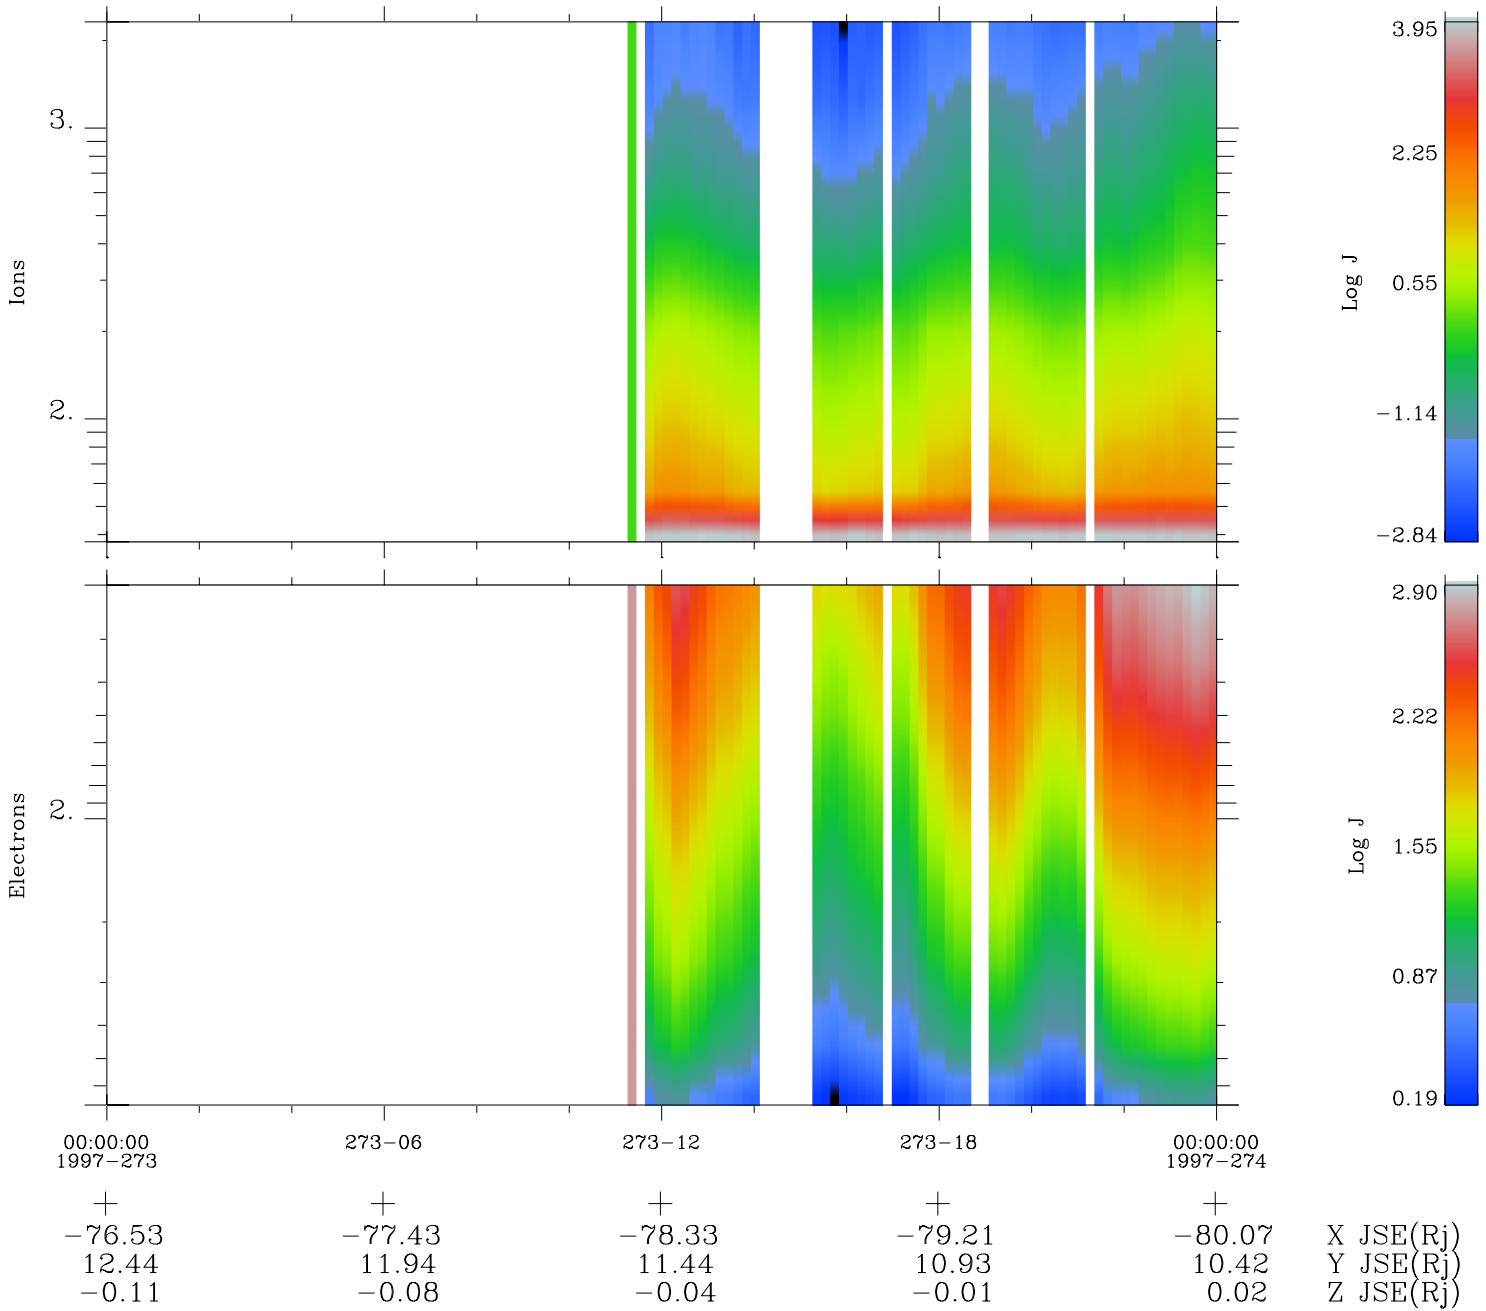

Galileo EPD Real Time Omni Spectrum 97273

Software Version: RTSPEC_OMNI V 1.20
 Data Production: 06-03-00
 Plot Production: Sun Sep 16 03:09:43 2001
 Color File: wondr3
 Geofactor File: 1.1

◇ = Jupiter look direction
 □ = Corotation look direction