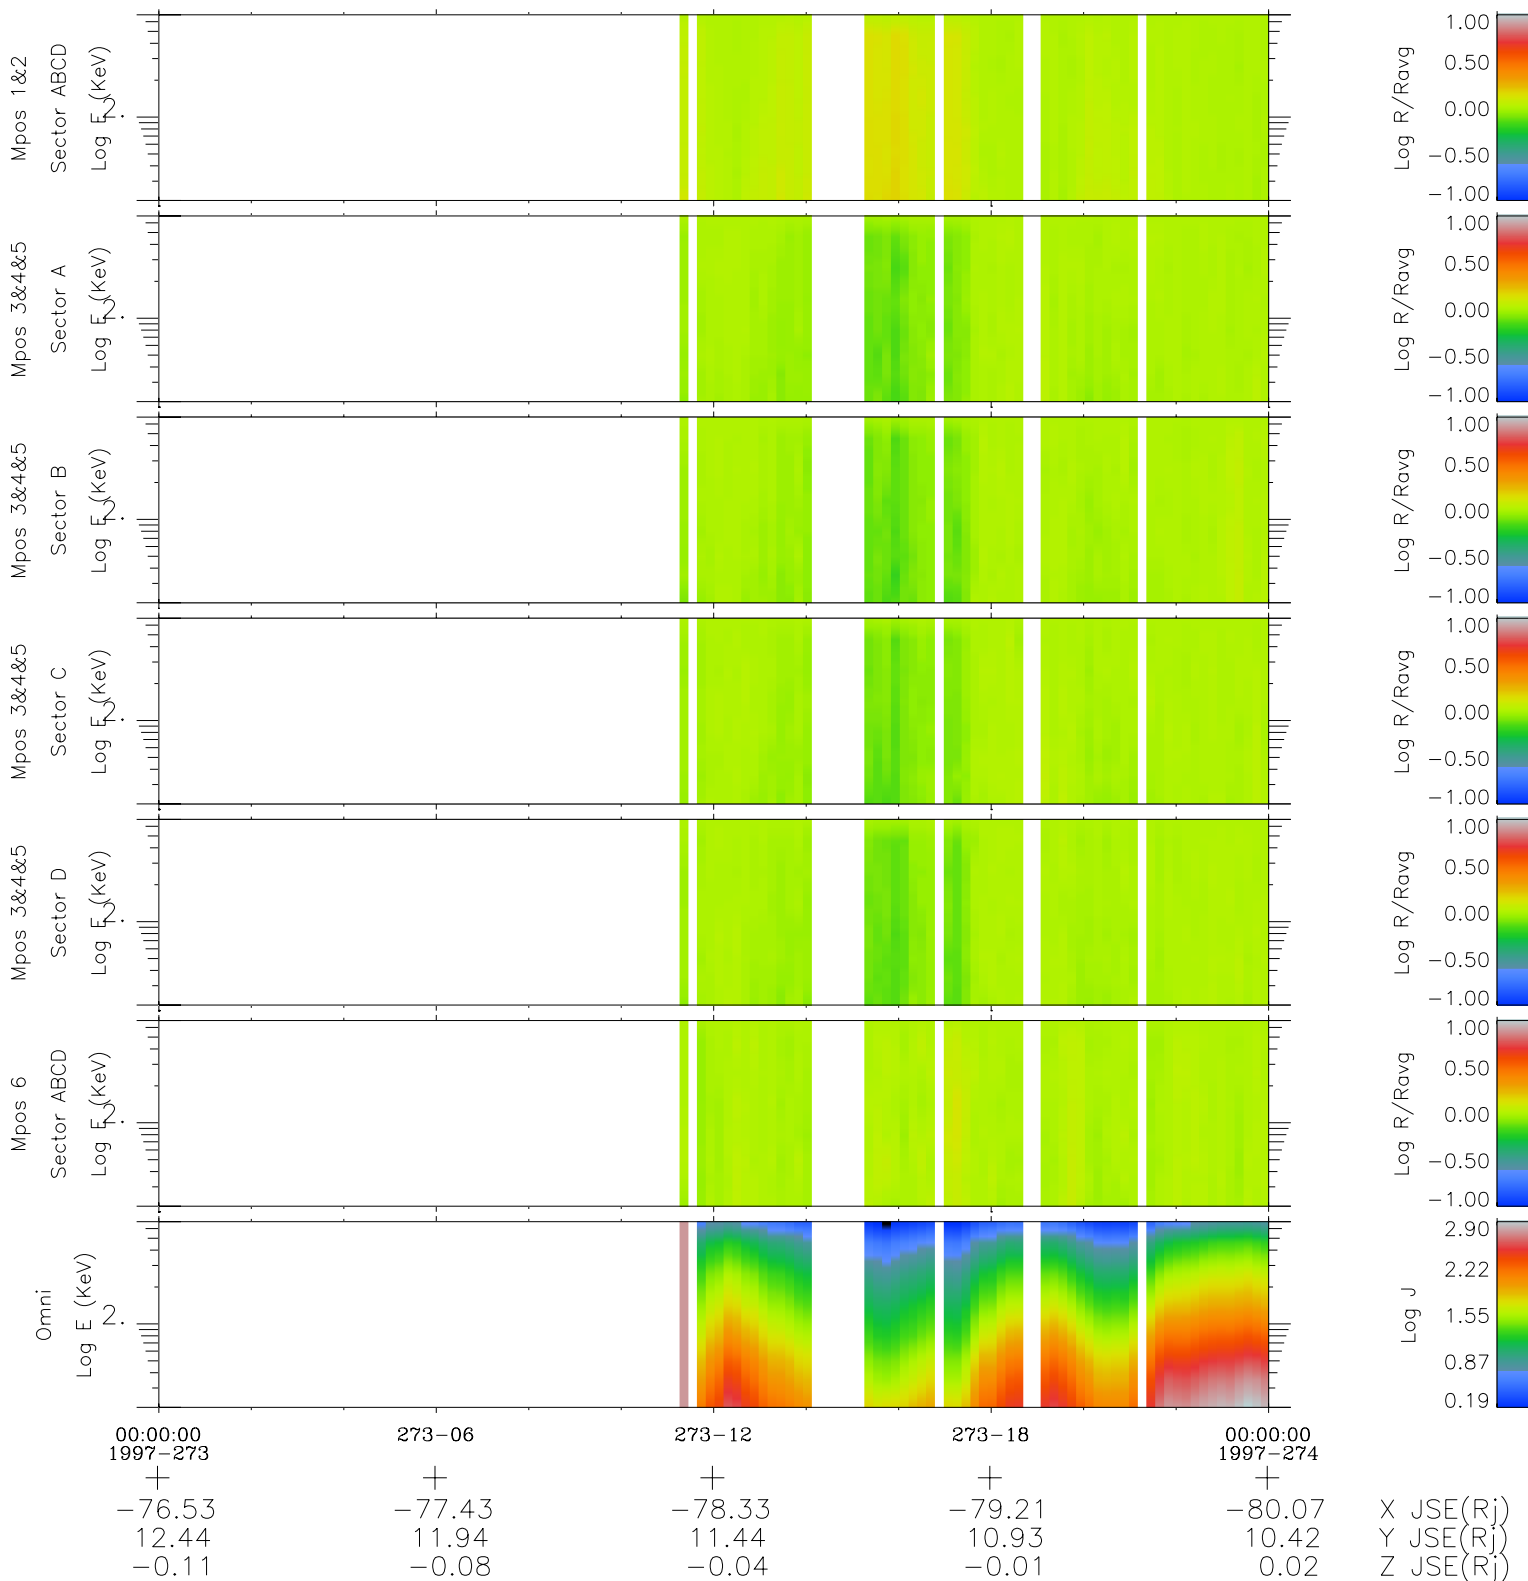

# Galileo EPD Real Time R6 Electrons Spectra 97273

Software Version: RTSPEC\_R6 V 1.20  
 Data Production: 06-03-00  
 Plot Production: Sun Sep 16 03:09:38 2001  
 Color File: wondr3  
 Geofactor File: 1.1

- ◇ = Jupiter look direction
- = Corotation look direction