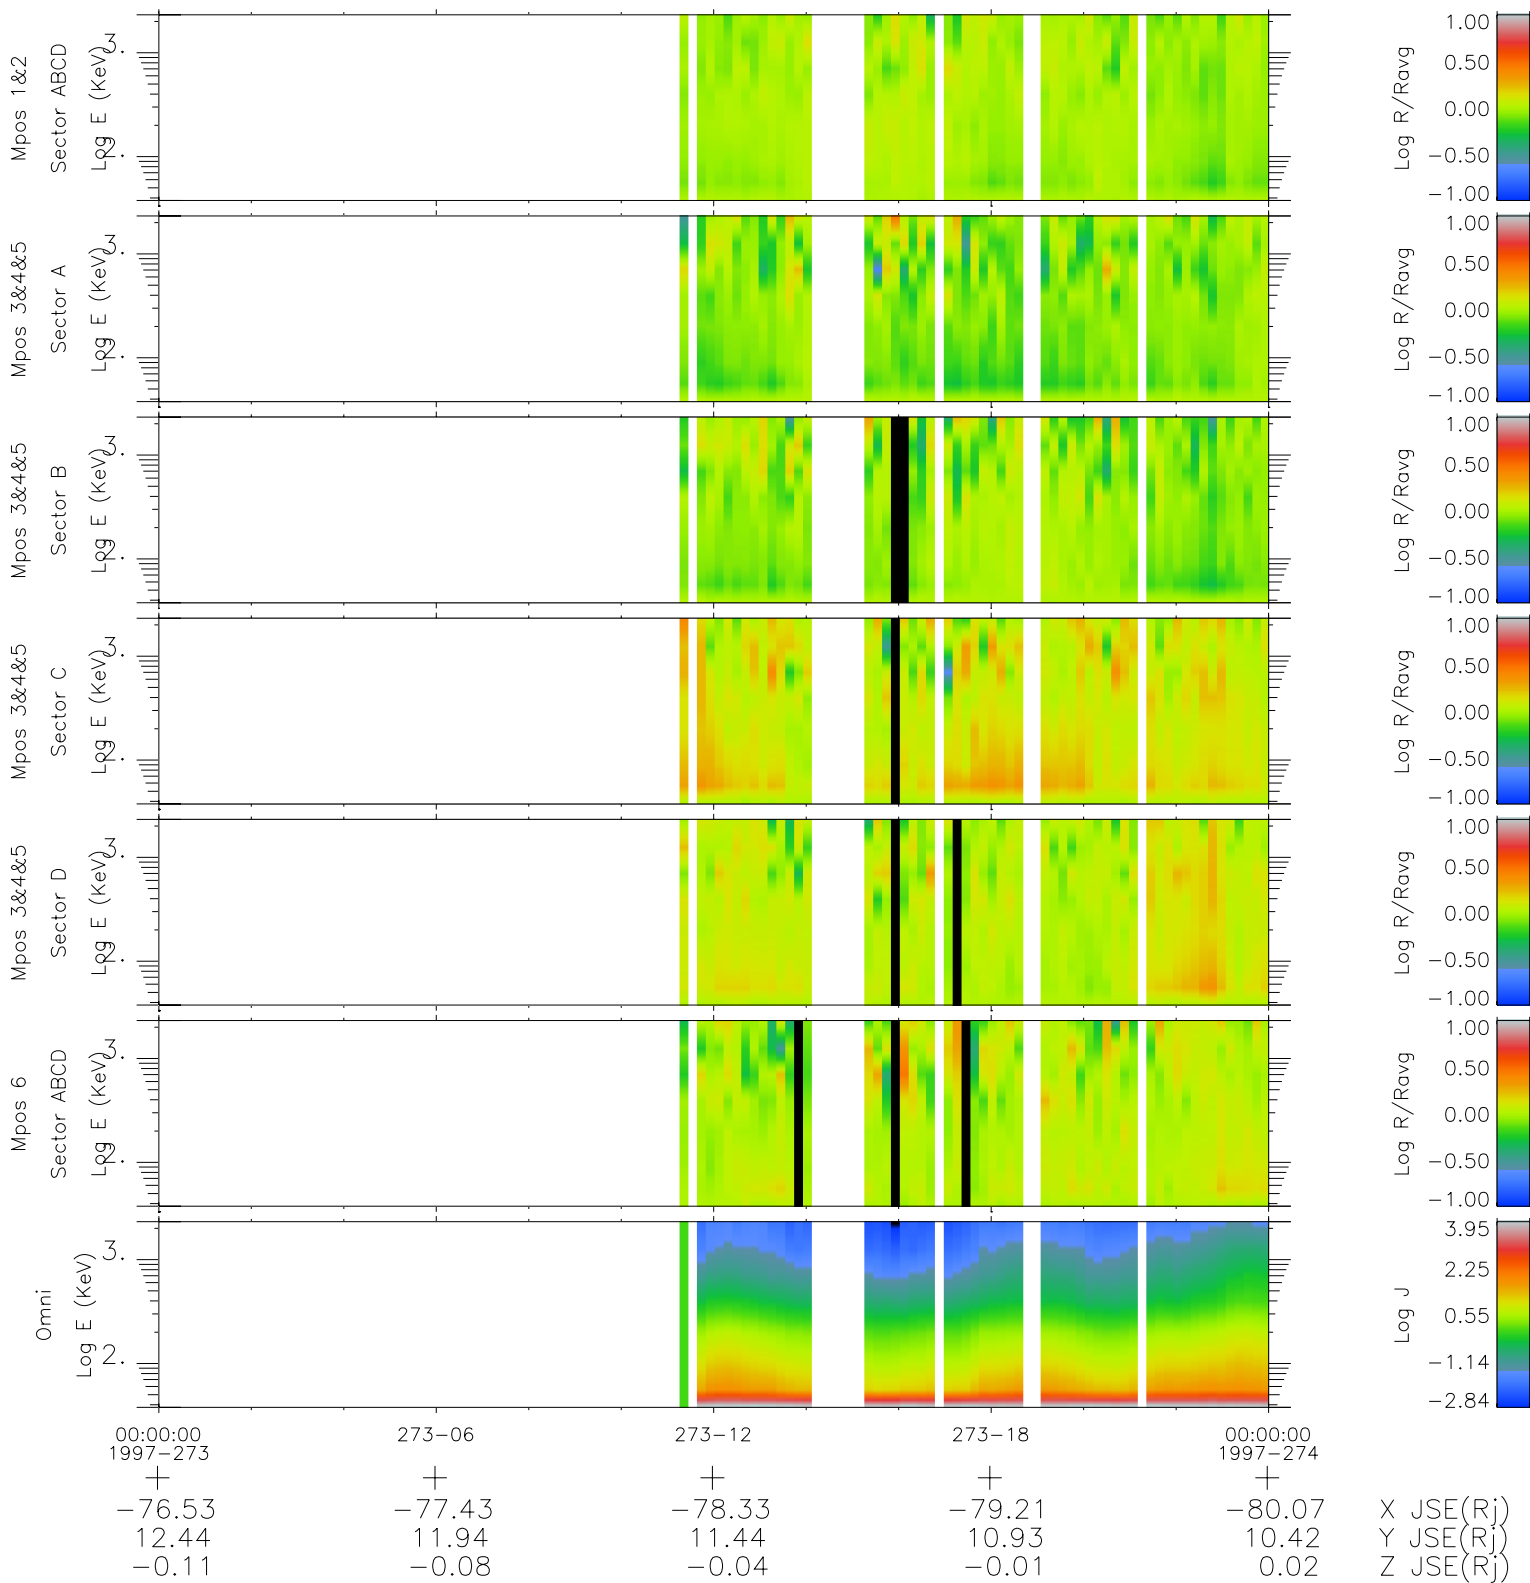

Galileo EPD Real Time R6 Ions Spectra 97273

Software Version: RTSPEC_R6 V 1.20
 Data Production: 06-03-00
 Plot Production: Sun Sep 16 03:09:33 2001
 Color File: wondr3
 Geofactor File: 1.1

- ◇ = Jupiter look direction
- = Corotation look direction