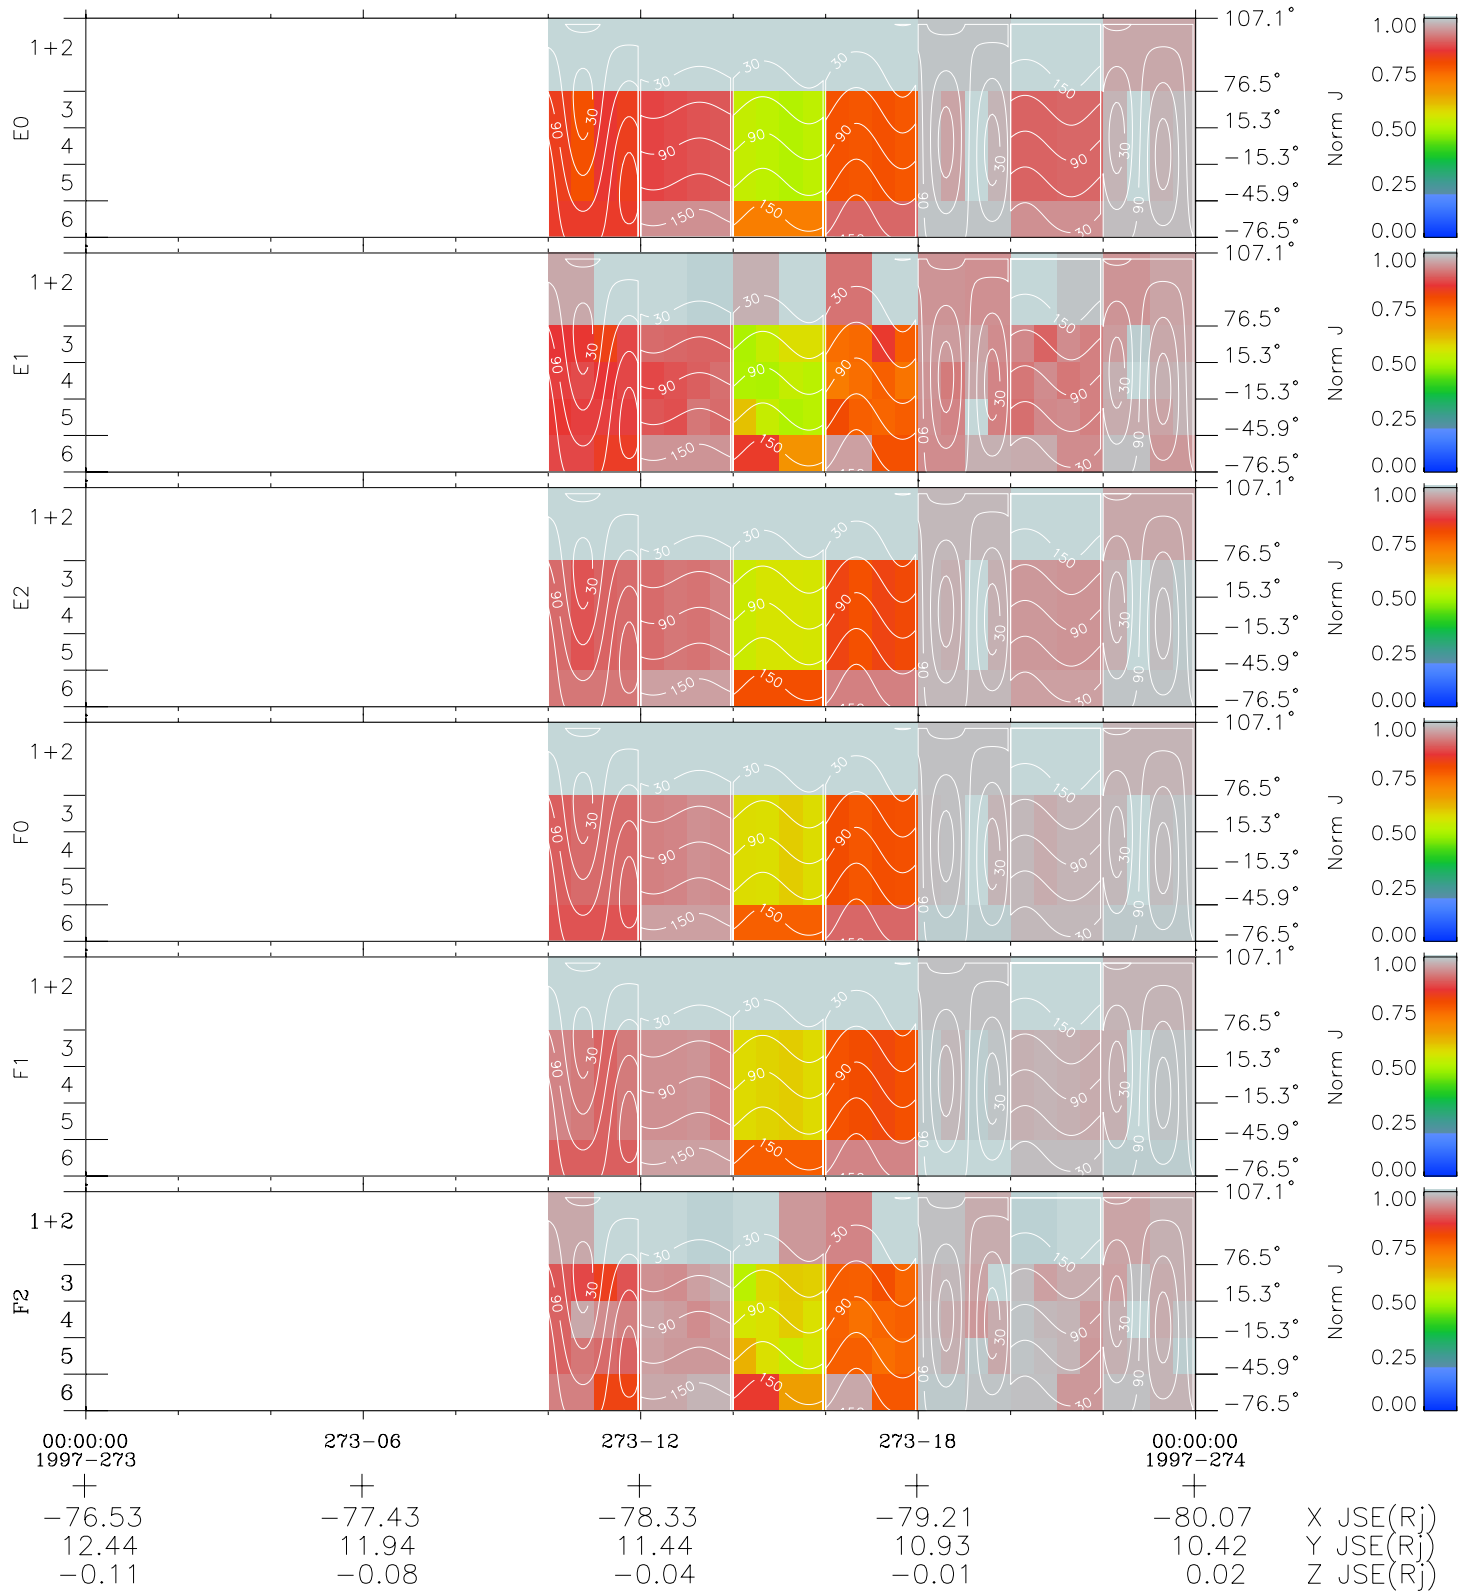

Galileo EPD Real Time All-Sky Anisotropies 97273

Software Version: RTSKY_NORM V 1.20
 Data Production: 06-03-00
 Plot Production: Sun Sep 16 03:10:11 2001
 Color File: wondr3
 Geofactor File: 1.1

- ◇ = Jupiter look direction
- = Corotation look direction