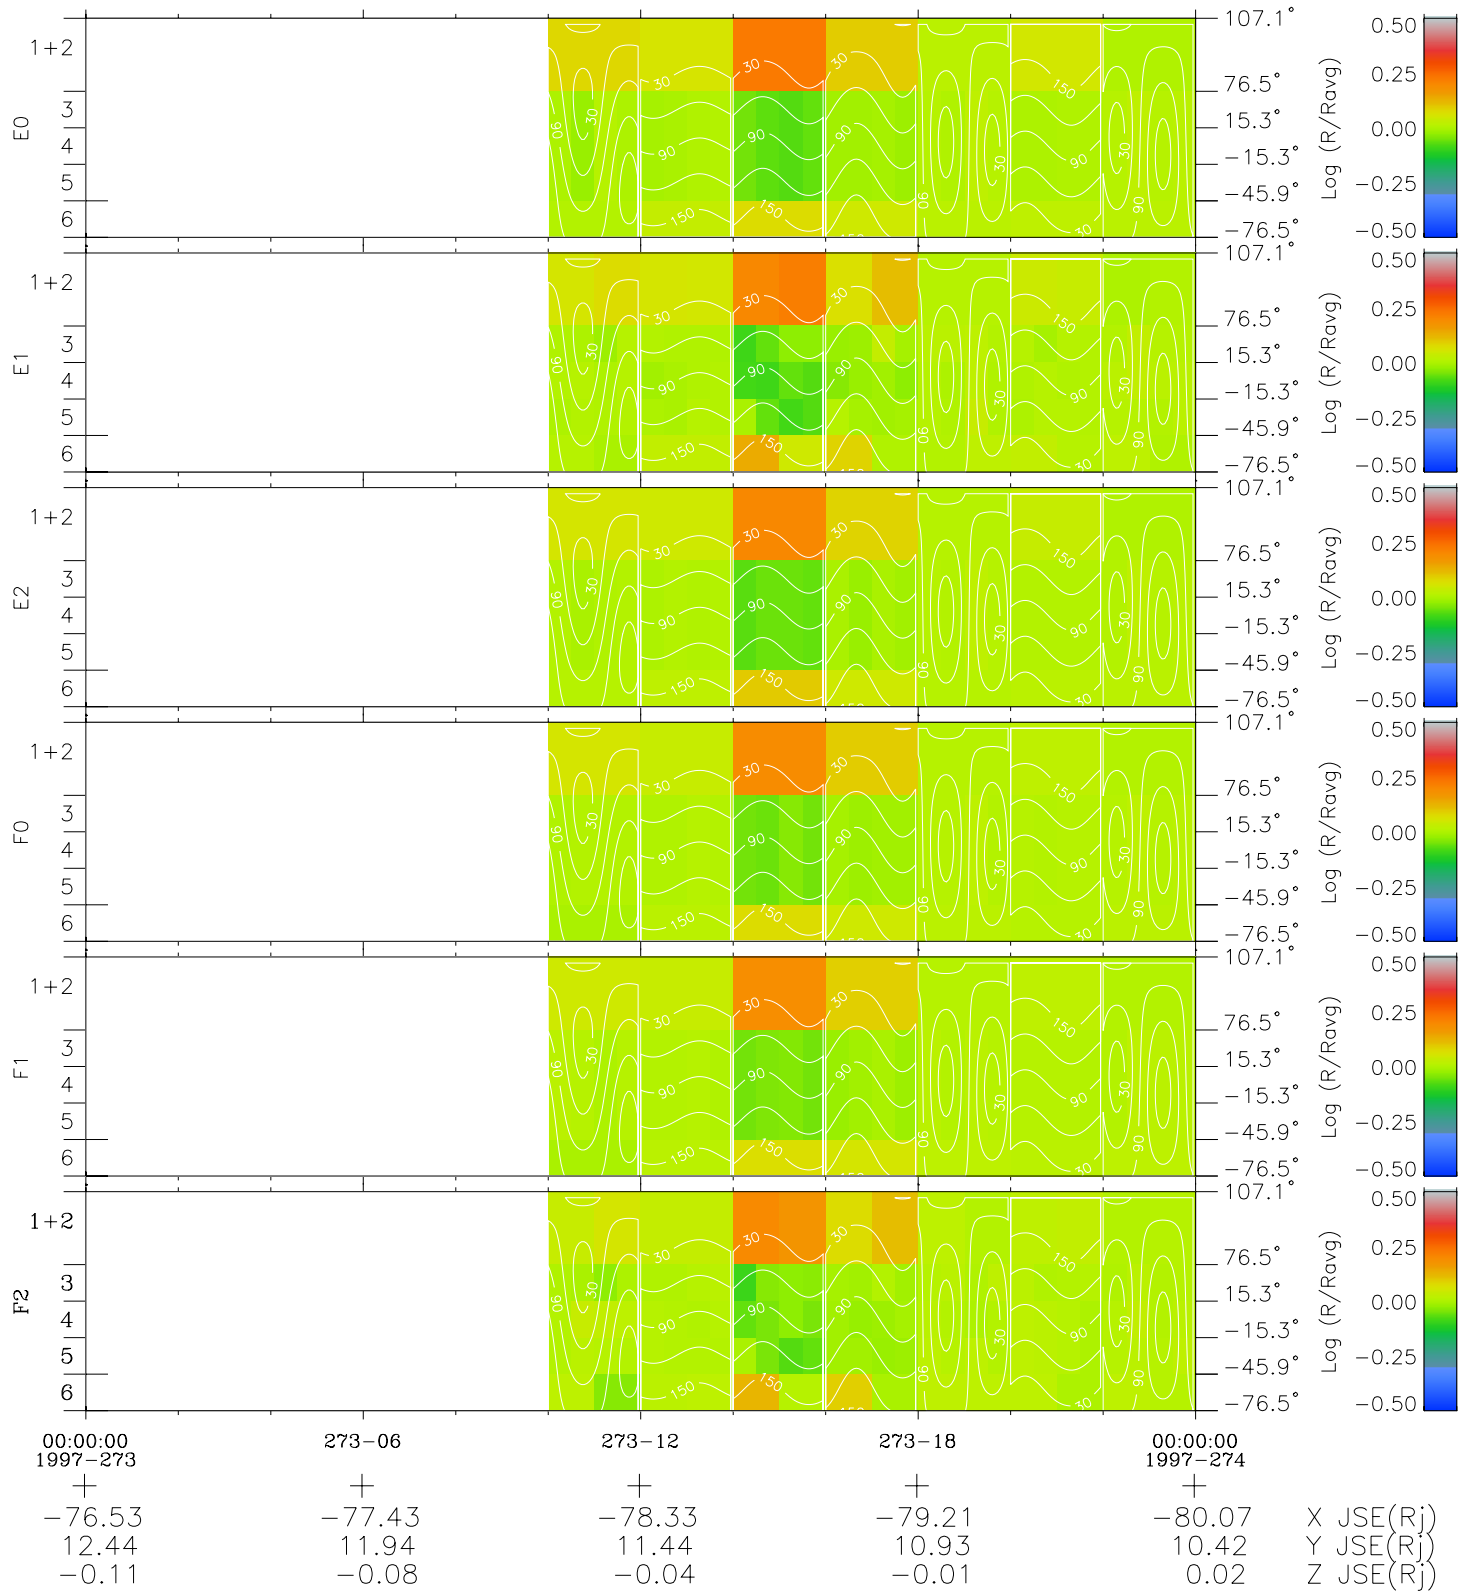

Galileo EPD Real Time All-Sky Anisotropies 97273

Software Version: RTSKY_MEAN V 1.20
Data Production: 06-03-00
Plot Production: Sun Sep 16 03:09:52 2001
Color File: wondr3
Geofactor File: 1.1

- ◇ = Jupiter look direction
- = Corotation look direction