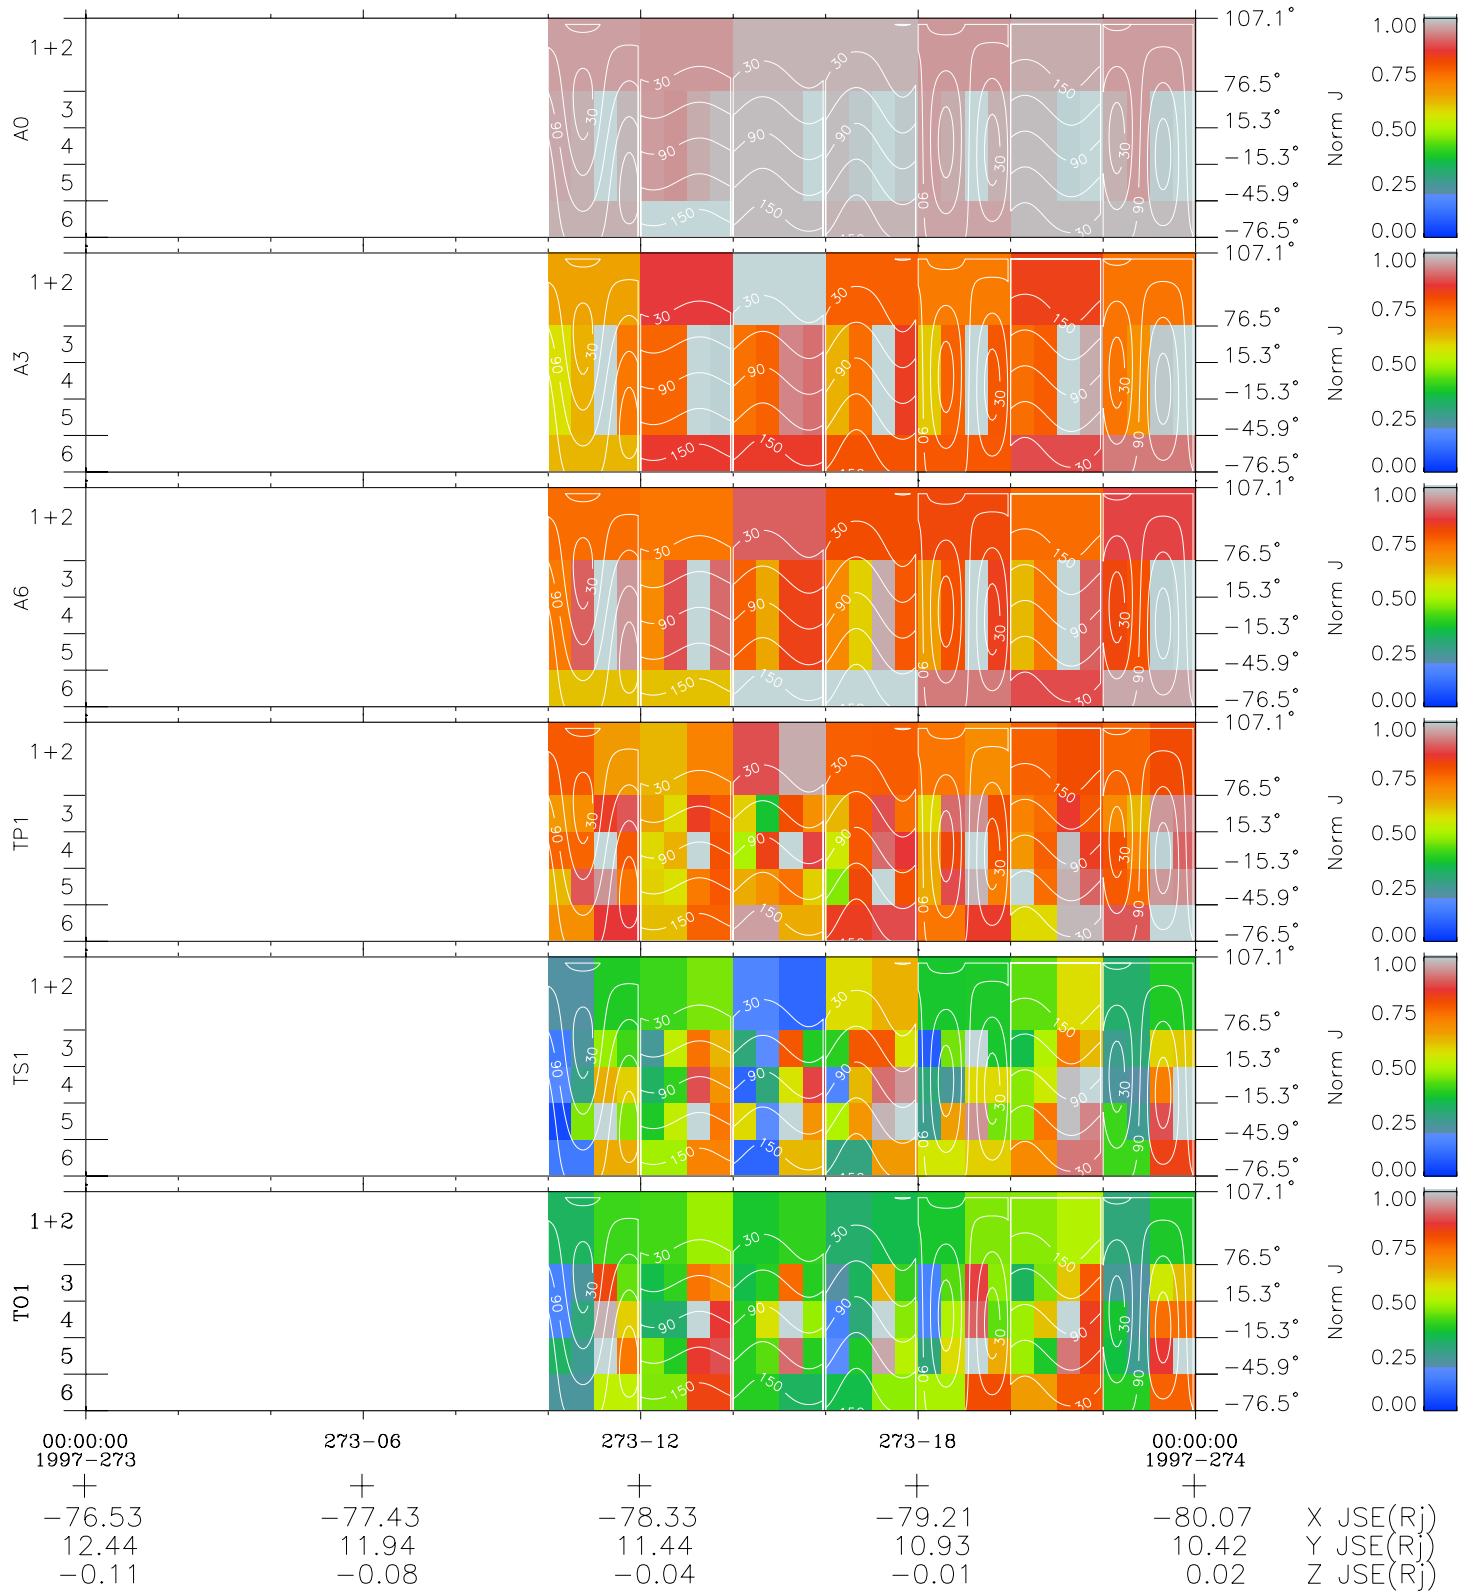

# Galileo EPD Real Time All-Sky Anisotropies 97273

Software Version: RTSKY\_NORM V 1.20  
Data Production: 06-03-00  
Plot Production: Sun Sep 16 03:10:07 2001  
Color File: wondr3  
Geofactor File: 1.1

- ◇ = Jupiter look direction
- = Corotation look direction