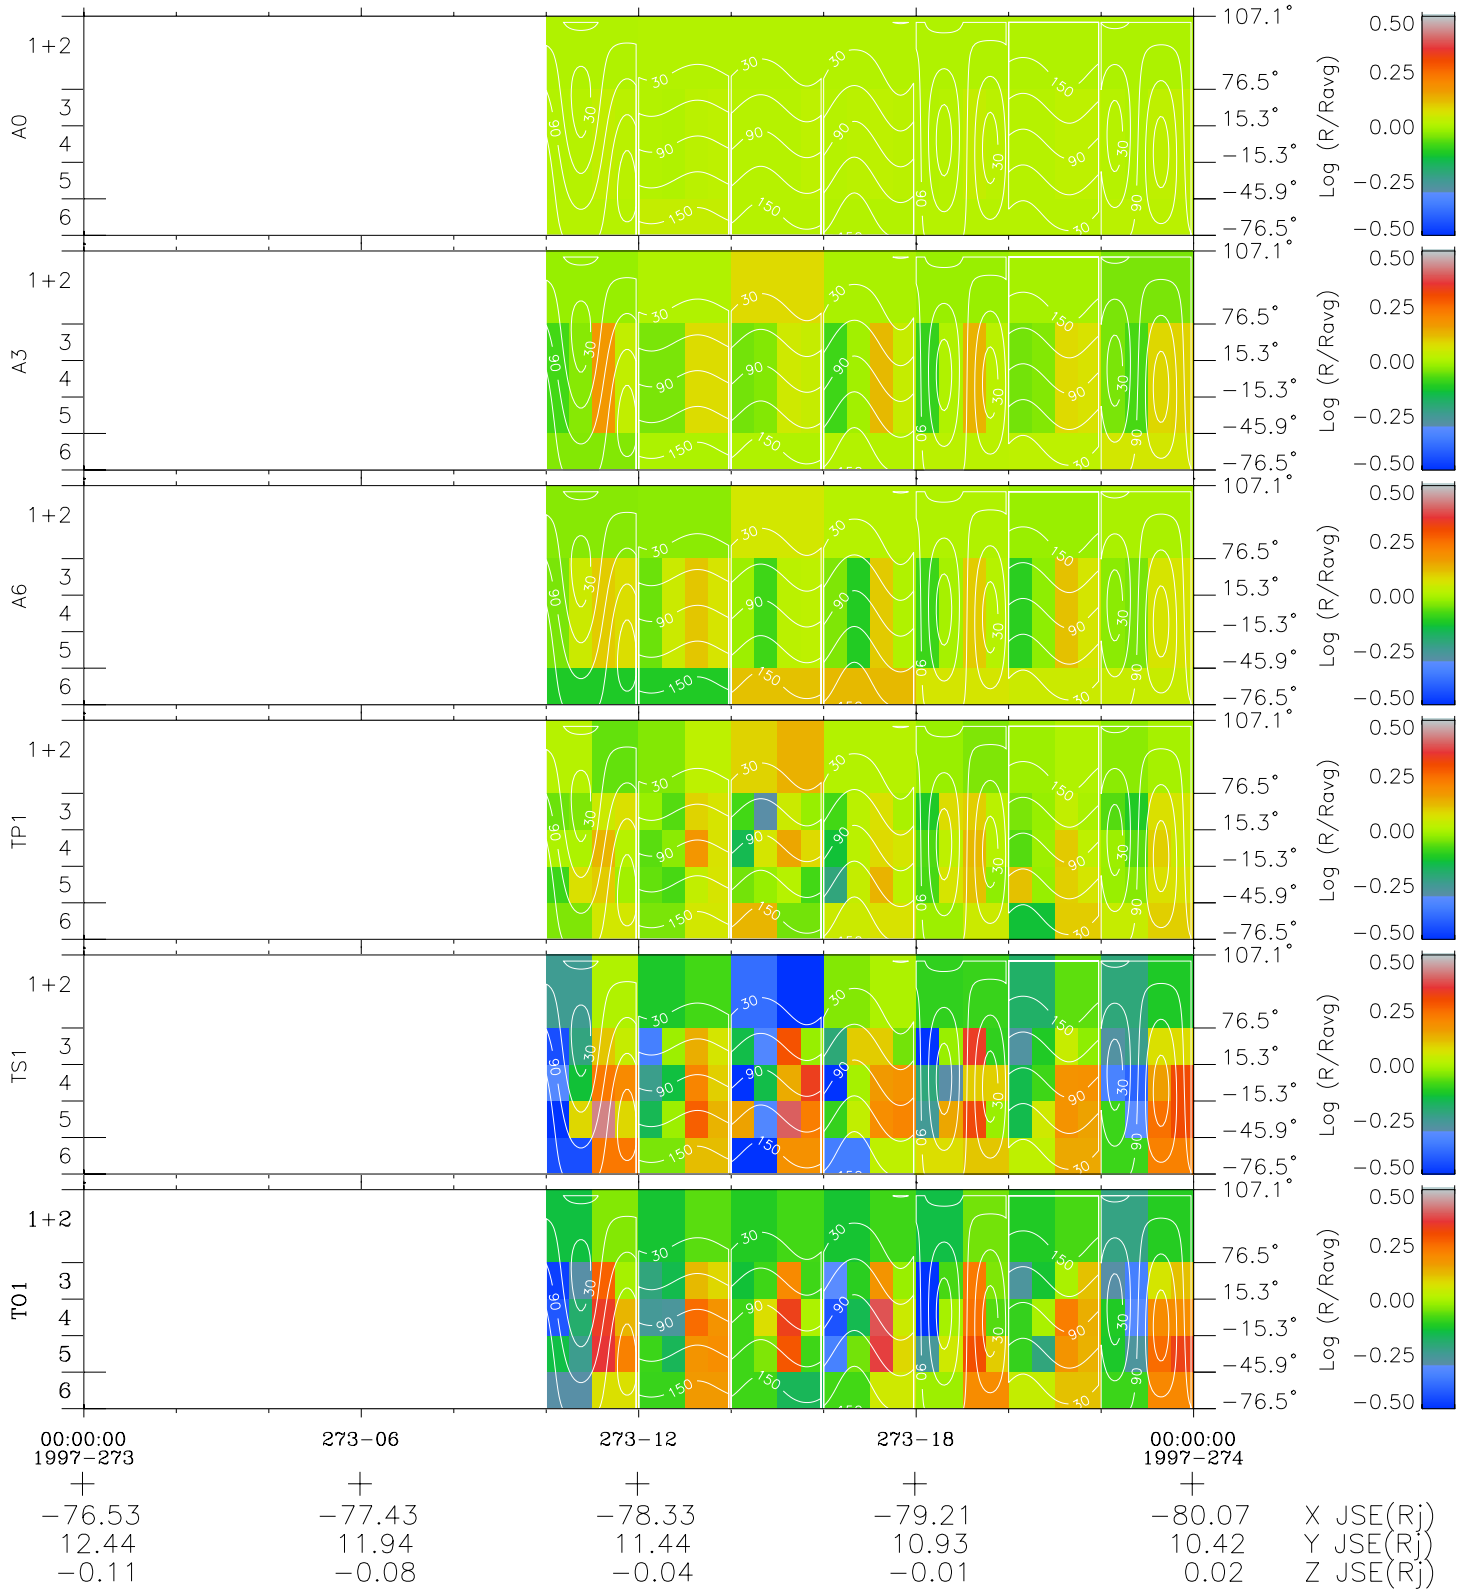

Galileo EPD Real Time All-Sky Anisotropies 97273

Software Version: RTSKY_MEAN V 1.20
Data Production: 06-03-00
Plot Production: Sun Sep 16 03:09:48 2001
Color File: wondr3
Geofactor File: 1.1

- ◇ = Jupiter look direction
- = Corotation look direction