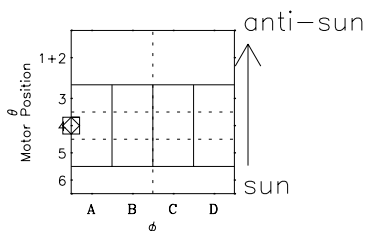

# Galileo EPD Real-Time Six-Sector 97273

Software Version: RTLINE\_R6 V 1.20  
Data Production: 06-03-00  
Plot Production: Sun Sep 16 03:11:08 2001

◇ = Jupiter look direction  
□ = Corotation look direction