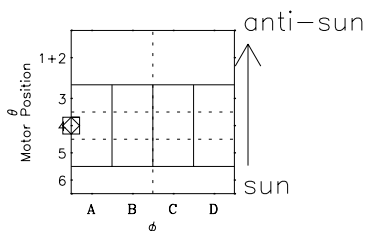

Galileo EPD Real-Time Six-Sector 97273

Software Version: RTLINE_R6 V 1.20
Data Production: 06-03-00
Plot Production: Sun Sep 16 03:11:07 2001

\diamond = Jupiter look direction
 \square = Corotation look direction