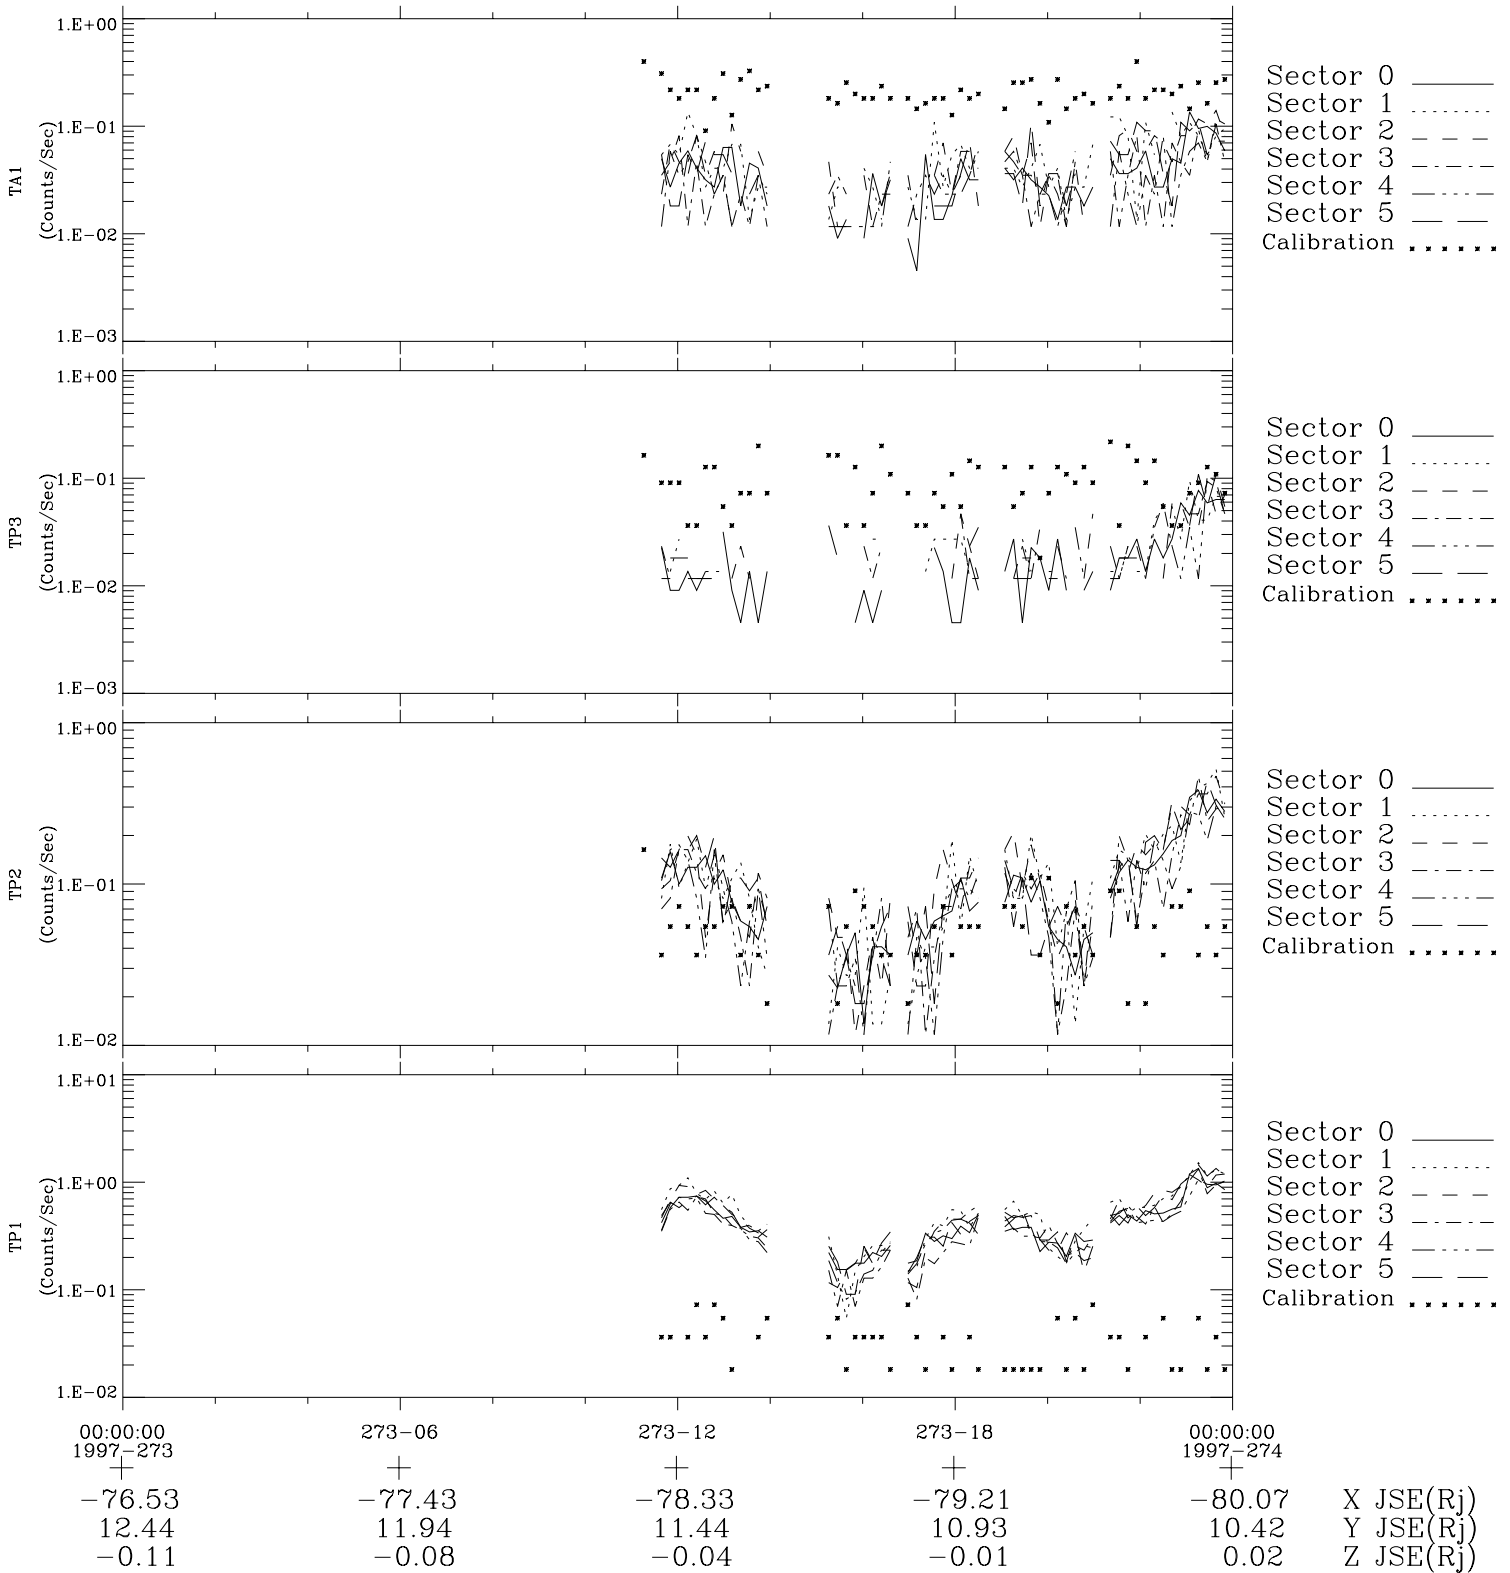

Galileo EPD Real-Time Six-Sector 97273

Software Version: RTLINE_R6 V 1.20
Data Production: 06-03-00
Plot Production: Sun Sep 16 03:11:06 2001

◇ = Jupiter look direction
□ = Corotation look direction