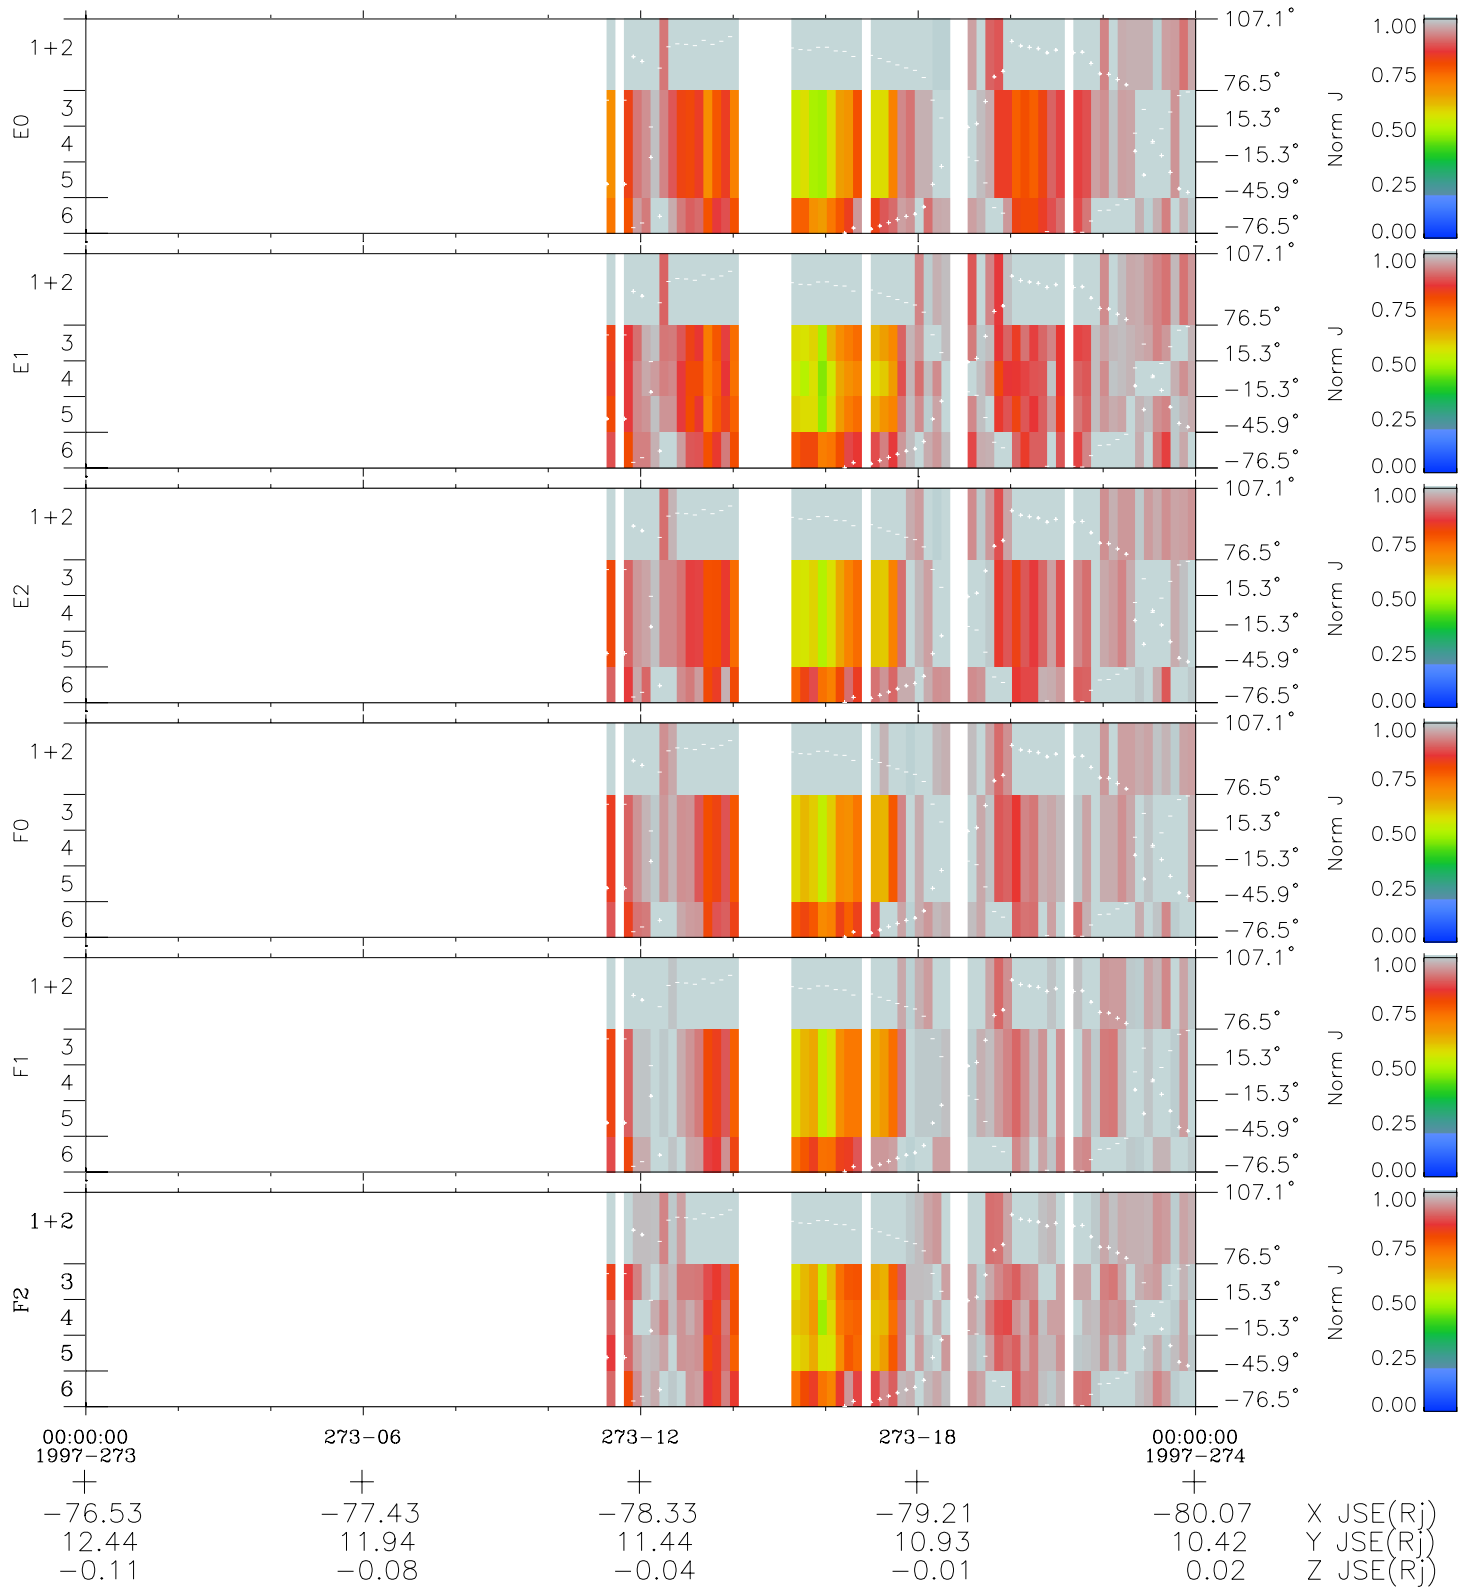

Galileo EPD Real Elevation Anisotropies 97273

Software Version: RTELEV_NORM V 1.20
 Data Production: 06-03-00
 Plot Production: Sun Sep 16 03:10:35 2001
 Color File: wondr3
 Geofactor File: 1.1

- ◇ = Jupiter look direction
- = Corotation look direction