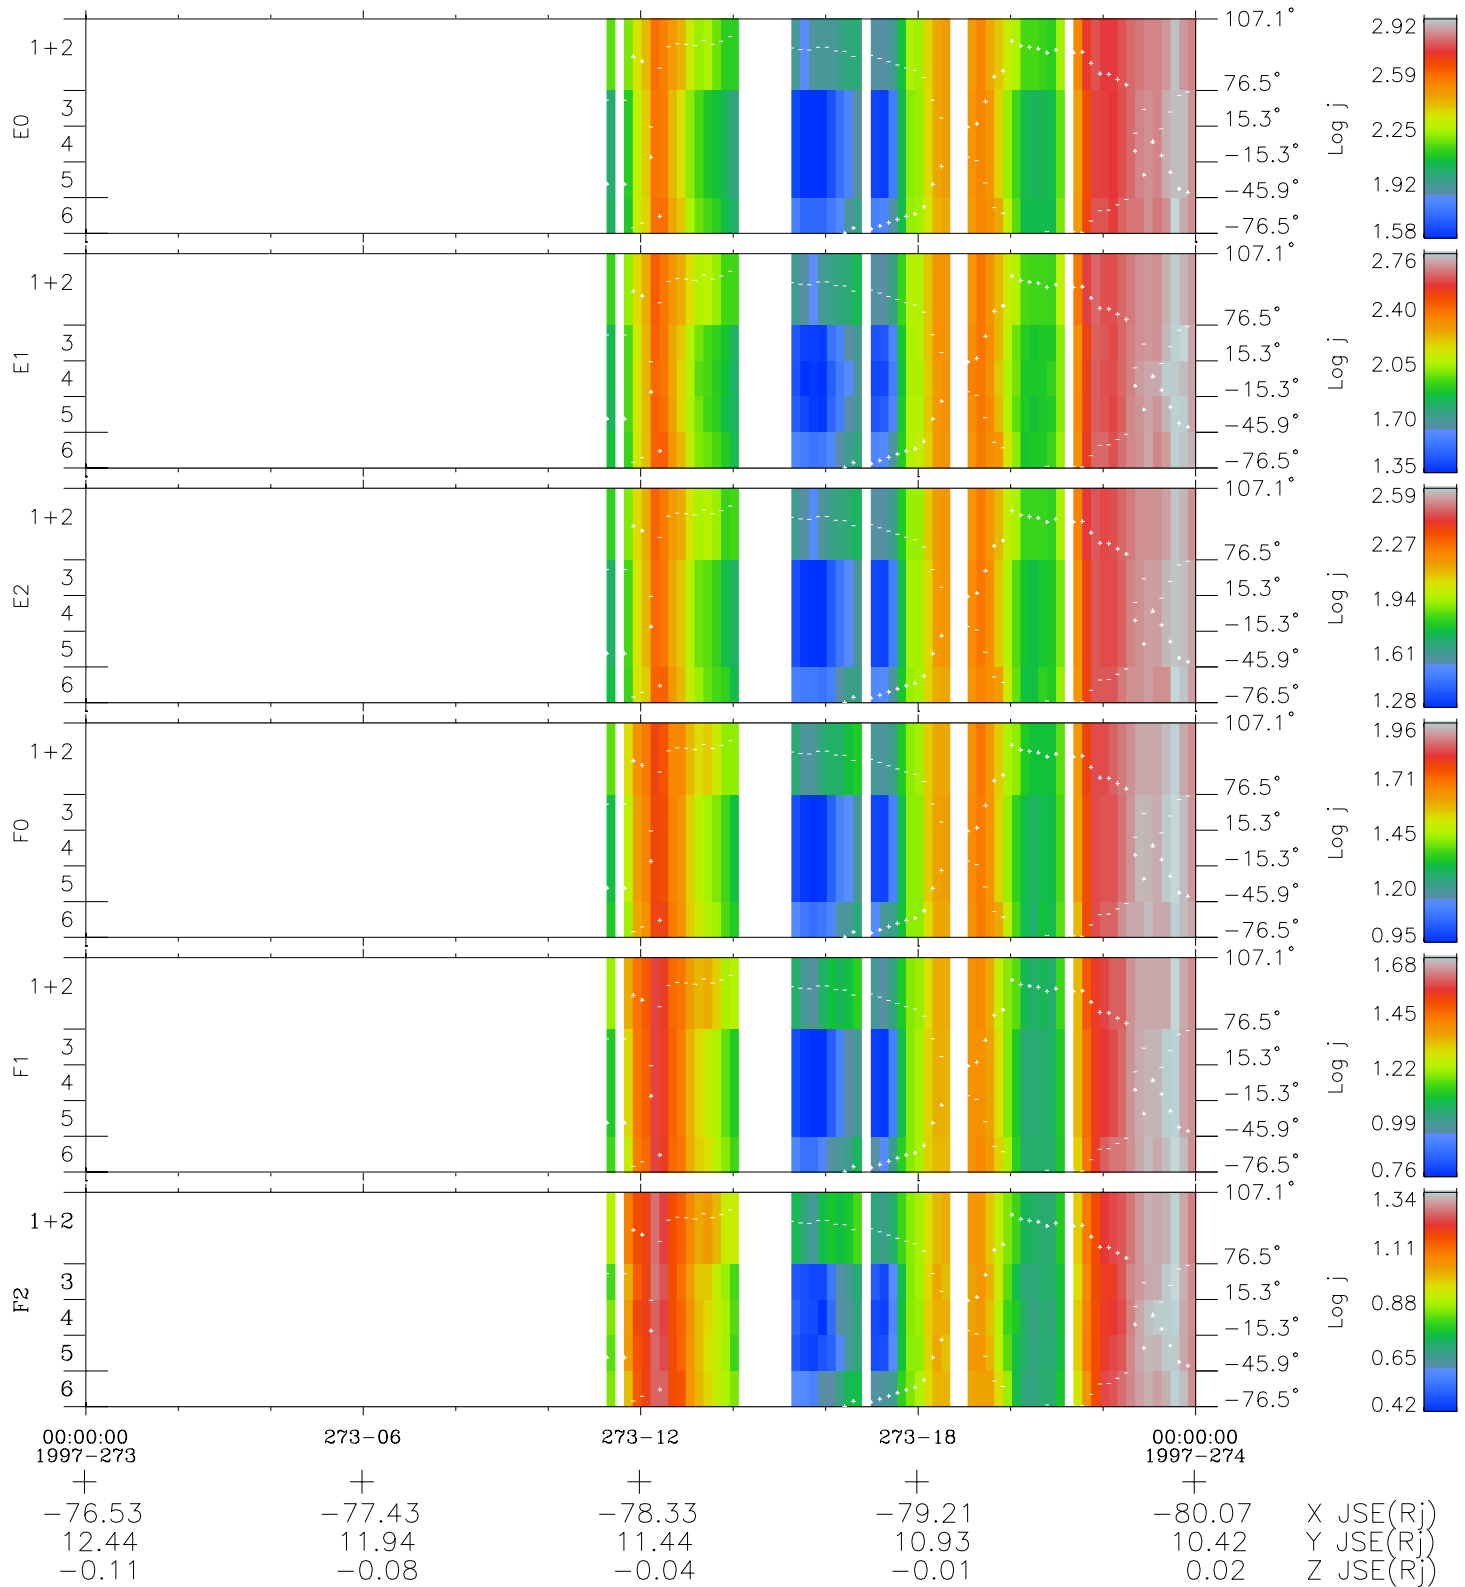

# Galileo EPD Real Elevation Anisotropies 97273

Software Version: RTELEV\_FLUX V 1.20  
Data Production: 06-03-00  
Plot Production: Sun Sep 16 03:10:27 2001  
Color File: wondr3  
Geofactor File: 1.1

- ◇ = Jupiter look direction
- = Corotation look direction