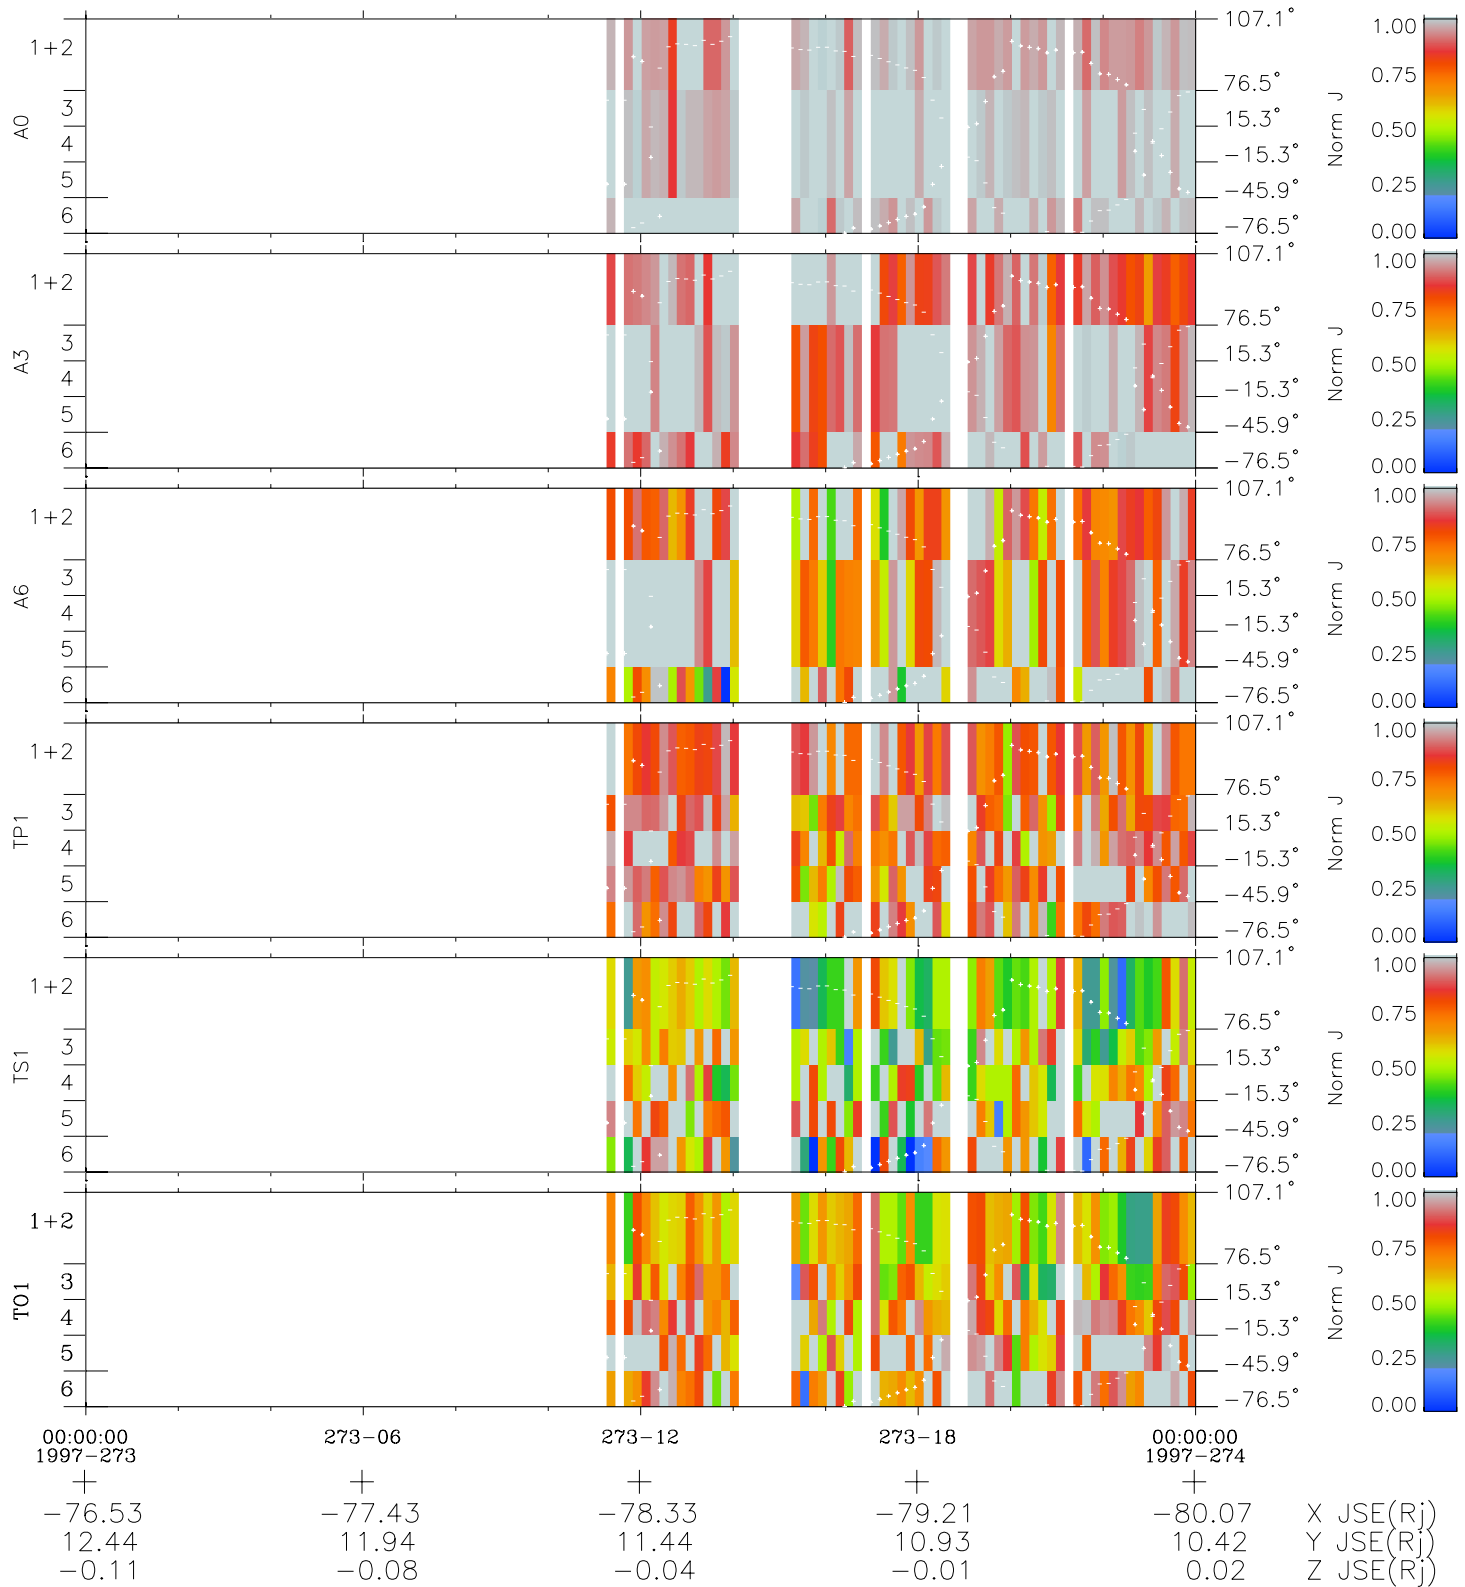

Galileo EPD Real Elevation Anisotropies 97273

Software Version: RTELEV_NORM V 1.20
Data Production: 06-03-00
Plot Production: Sun Sep 16 03:10:32 2001
Color File: wondr3
Geofactor File: 1.1

- ◇ = Jupiter look direction
- = Corotation look direction