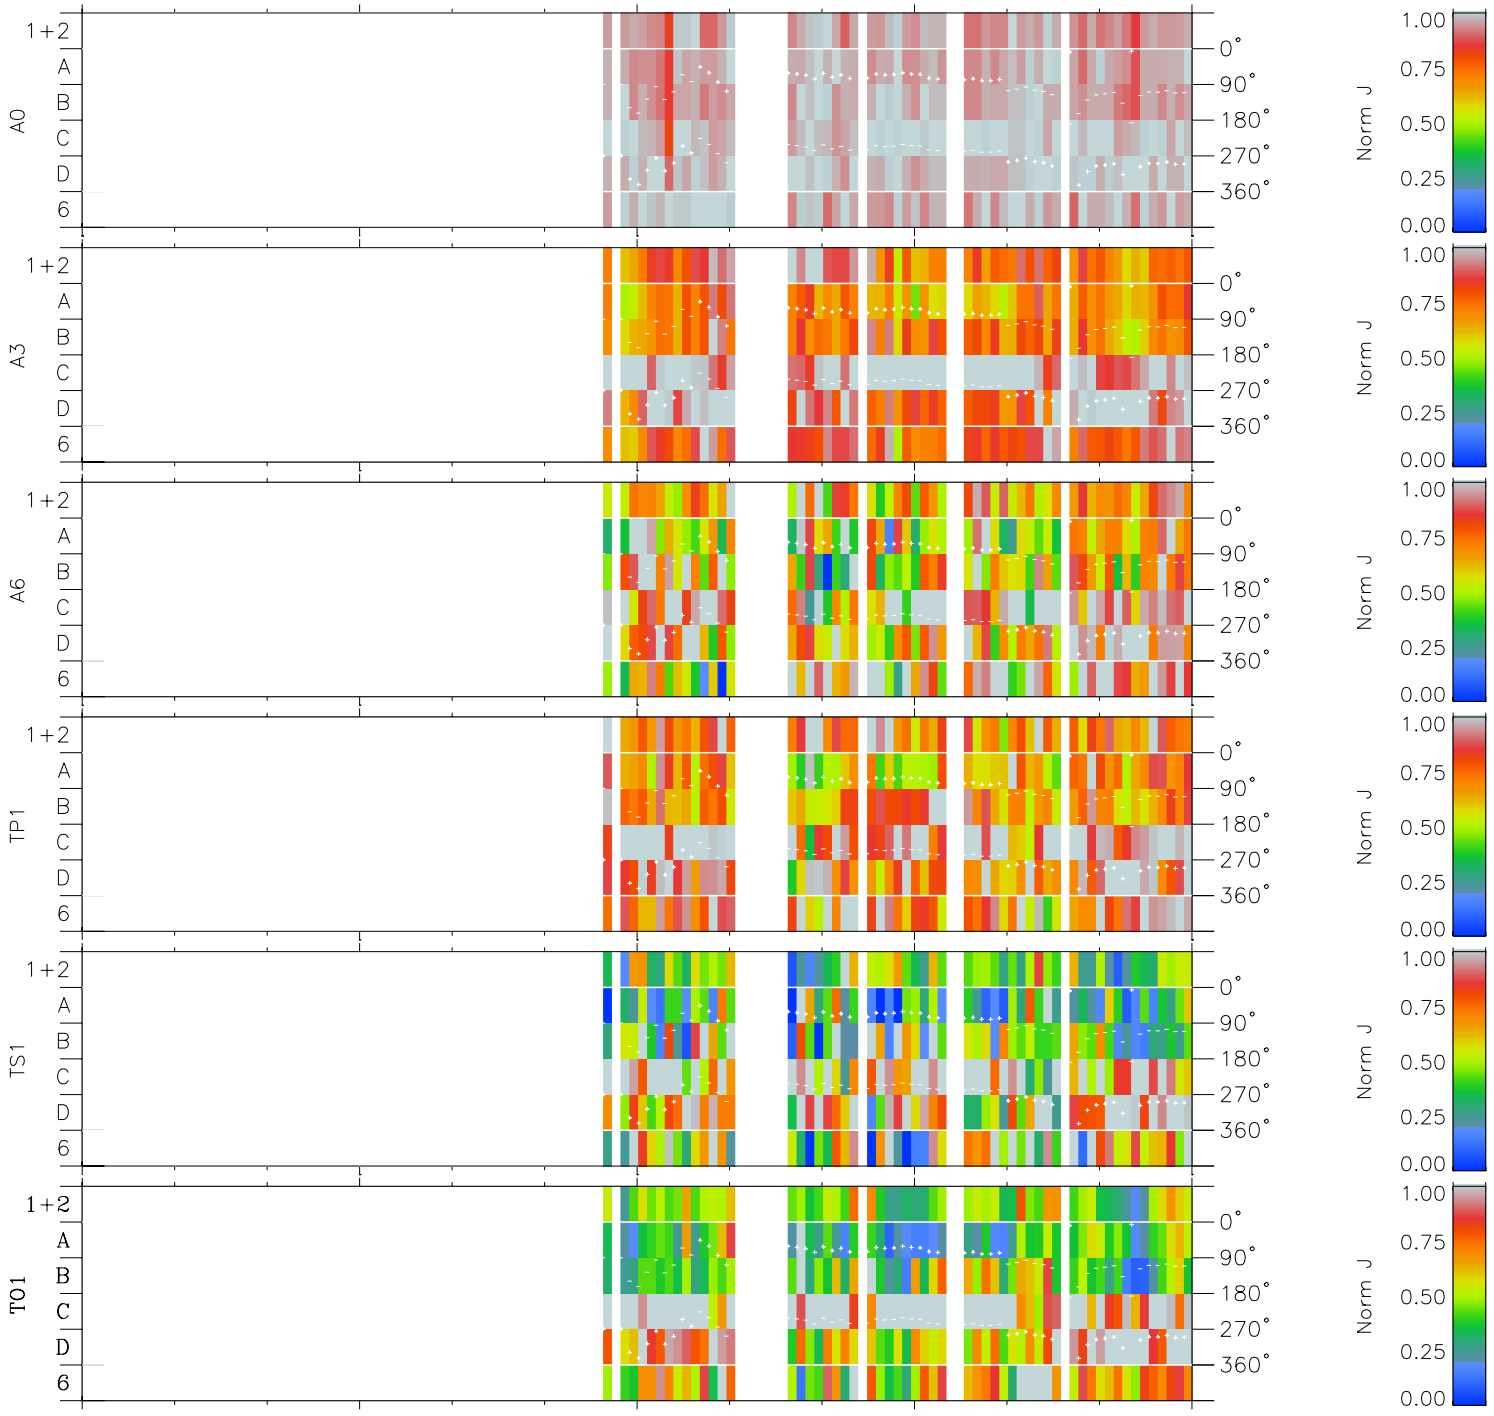

Galileo EPD Real Time Azimuth Anisotropies 97273

Software Version: RTAZIM_NORM V 1.20
Data Production: 06-03-00
Plot Production: Sun Sep 16 03:10:54 2001
Color File: wondr3
Geofactor File: 1.1

00:00:00 1997-273	273-06	273-12	273-18	00:00:00 1997-274	
+	+	+	+	+	X JSE(R _j)
-76.53	-77.43	-78.33	-79.21	-80.07	Y JSE(R _j)
12.44	11.94	11.44	10.93	10.42	Z JSE(R _j)
-0.11	-0.08	-0.04	-0.01	0.02	

- ◇ = Jupiter look direction
- = Corotation look direction