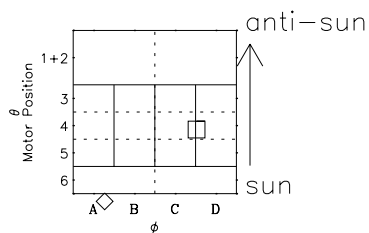

Galileo EPD Real-Time Omni 97272

Software Version: RTLINE_OMNI V 1.20
Data Production: 06-03-00
Plot Production: Sun Sep 16 03:03:49 2001

- ◇ = Jupiter look direction
- = Corotation look direction