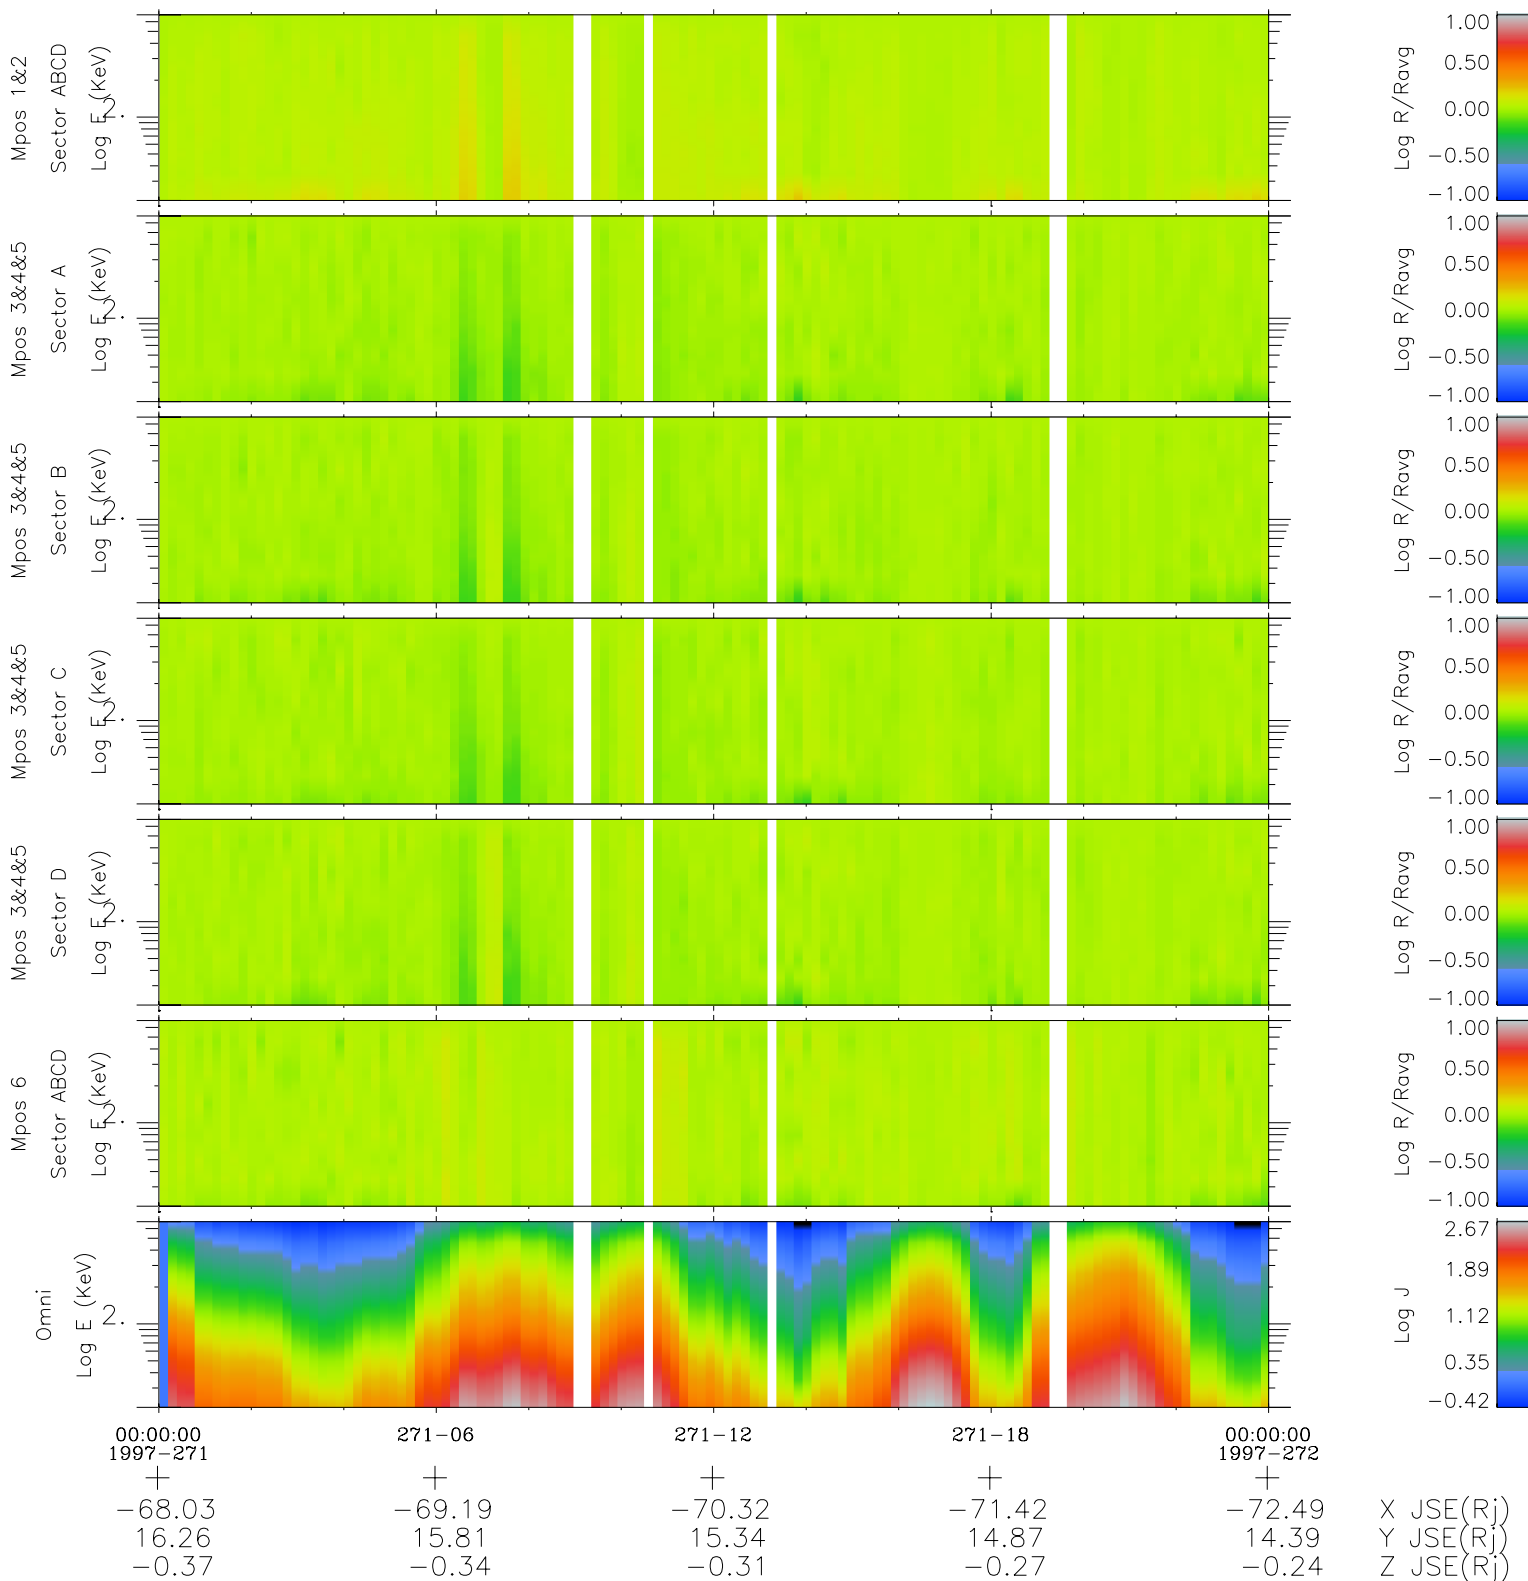

# Galileo EPD Real Time R6 Electrons Spectra 97271

Software Version: RTSPEC\_R6 V 1.20  
 Data Production: 06-03-00  
 Plot Production: Sun Sep 16 02:53:53 2001  
 Color File: wondr3  
 Geofactor File: 1.1

◇ = Jupiter look direction  
 □ = Corotation look direction