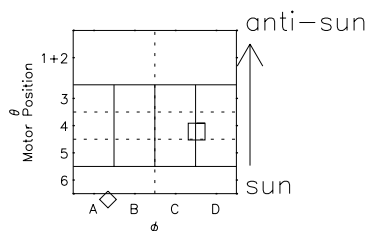

Galileo EPD Real Time R6 Ions Spectra 97271

Software Version: RTSPEC_R6 V 1.20
 Data Production: 06-03-00
 Plot Production: Sun Sep 16 02:53:46 2001
 Color File: wondr3
 Geofactor File: 1.1

- ◇ = Jupiter look direction
- = Corotation look direction