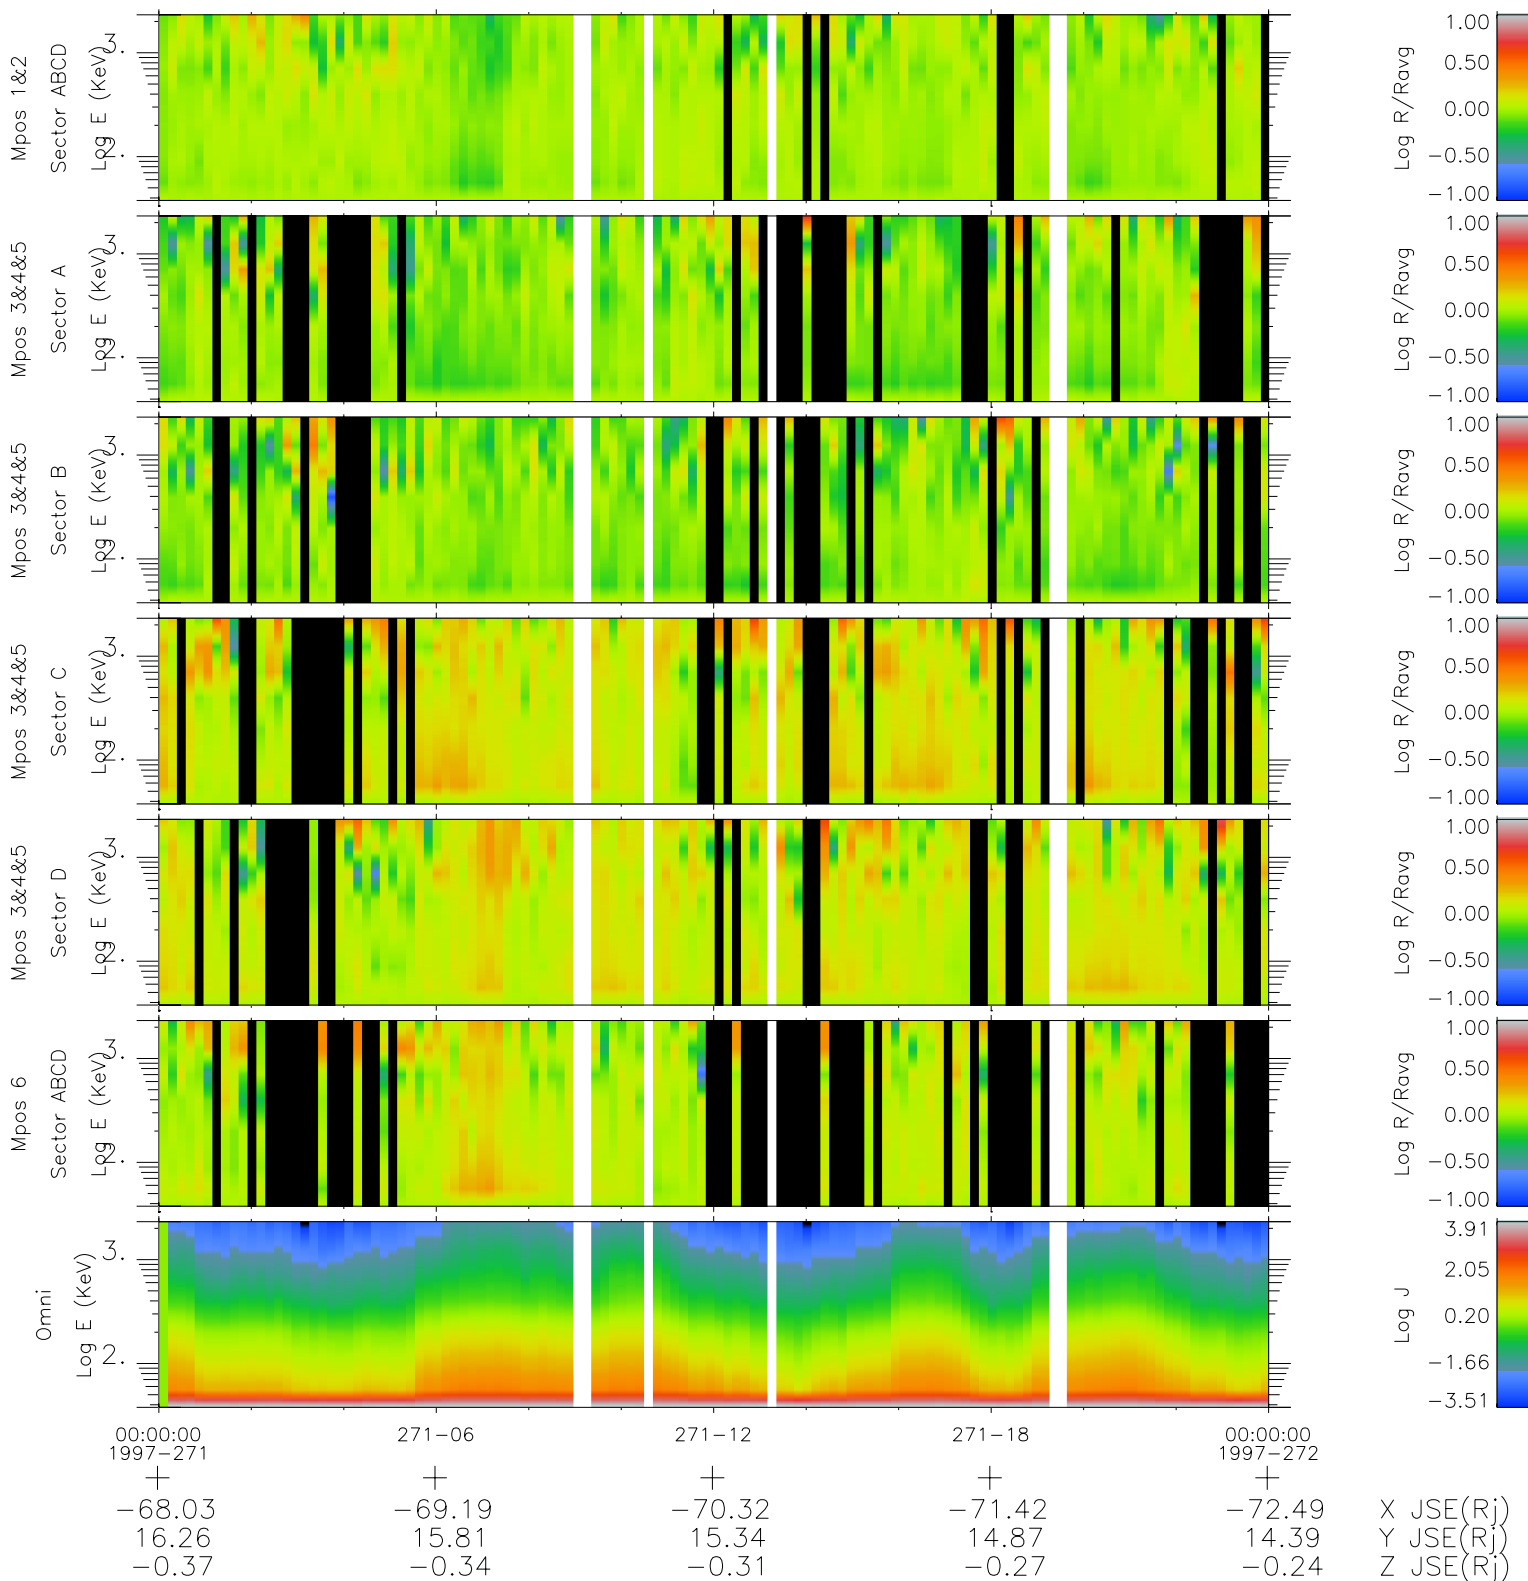

Galileo EPD Real Time R6 Ions Spectra 97271

Software Version: RTSPEC_R6 V 1.20
 Data Production: 06-03-00
 Plot Production: Sun Sep 16 02:53:46 2001
 Color File: wondr3
 Geofactor File: 1.1

- ◇ = Jupiter look direction
- = Corotation look direction