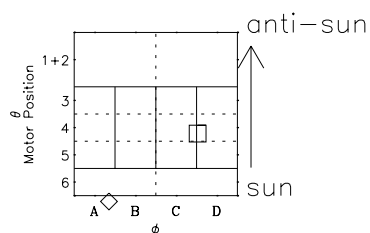

Galileo EPD Real-Time Omni 97271

Software Version: RTLINE_OMNI V 1.20
Data Production: 06-03-00
Plot Production: Sun Sep 16 02:56:01 2001

◇ = Jupiter look direction
□ = Corotation look direction