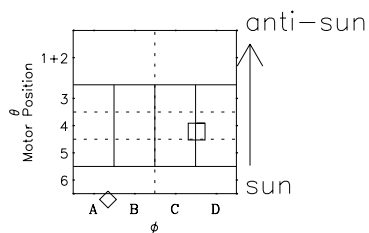

Galileo EPD Real-Time Omni 97271

Software Version: RTLINE_OMNI V 1.20
Data Production: 06-03-00
Plot Production: Sun Sep 16 02:56:01 2001

- ◇ = Jupiter look direction
- = Corotation look direction