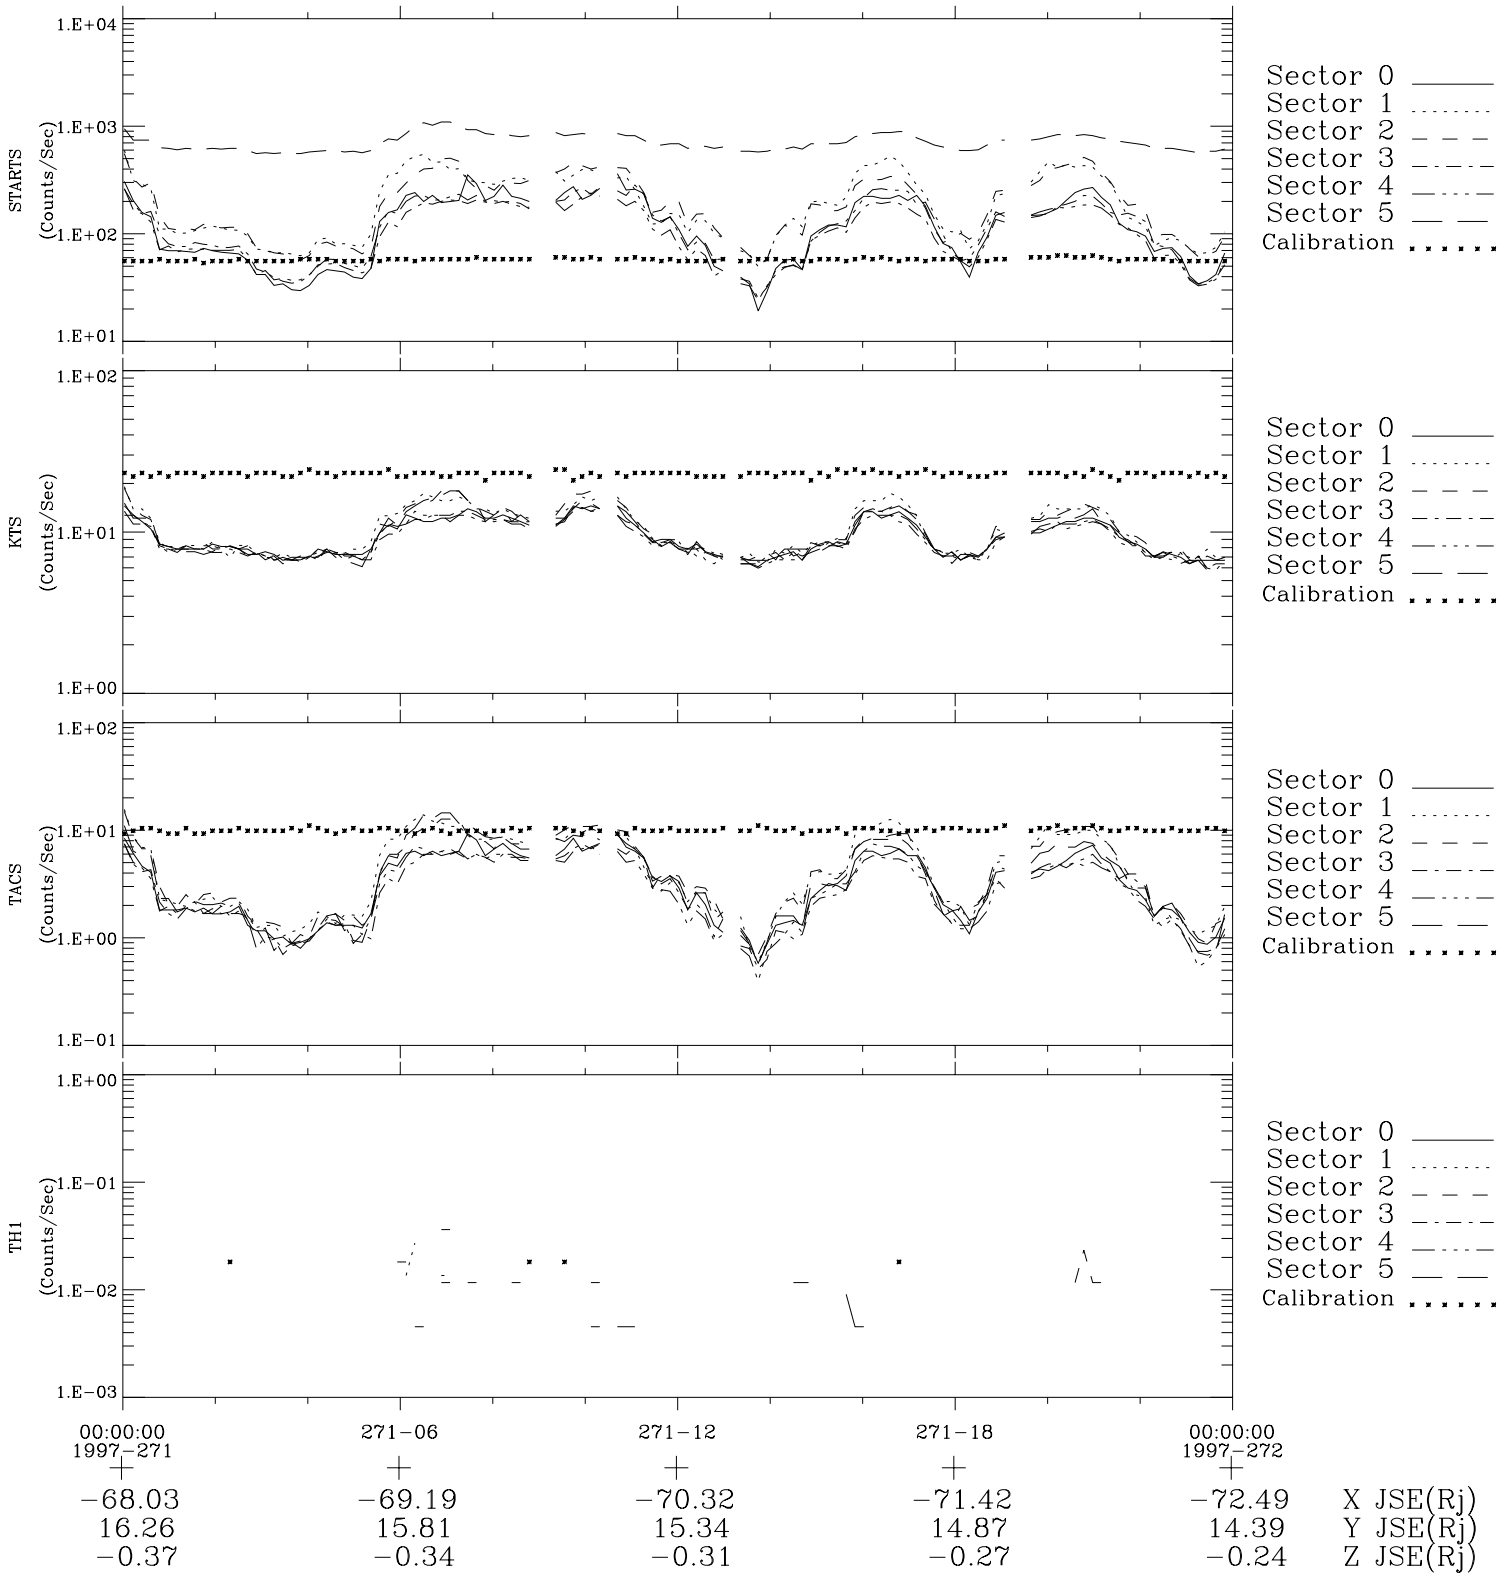

Galileo EPD Real-Time Six-Sector 97271

Software Version: RTLINE_R6 V 1.20
Data Production: 06-03-00
Plot Production: Sun Sep 16 02:56:10 2001

◇ = Jupiter look direction
□ = Corotation look direction