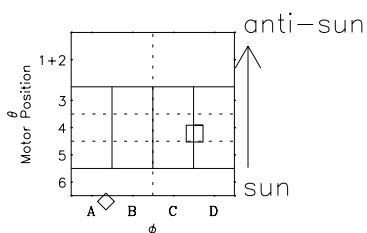

Galileo EPD Real-Time Six-Sector 97271

Software Version: RTLINE_R6 V 1.20
Data Production: 06-03-00
Plot Production: Sun Sep 16 02:56:10 2001

◇ = Jupiter look direction
□ = Corotation look direction