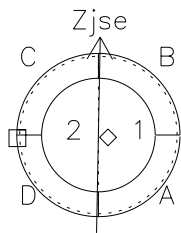

# Galileo EPD Real-Time Six-Sector 97271

Software Version: RTLINE\_R6 V 1.20  
Data Production: 06-03-00  
Plot Production: Sun Sep 16 02:56:08 2001

◇ = Jupiter look direction  
□ = Corotation look direction