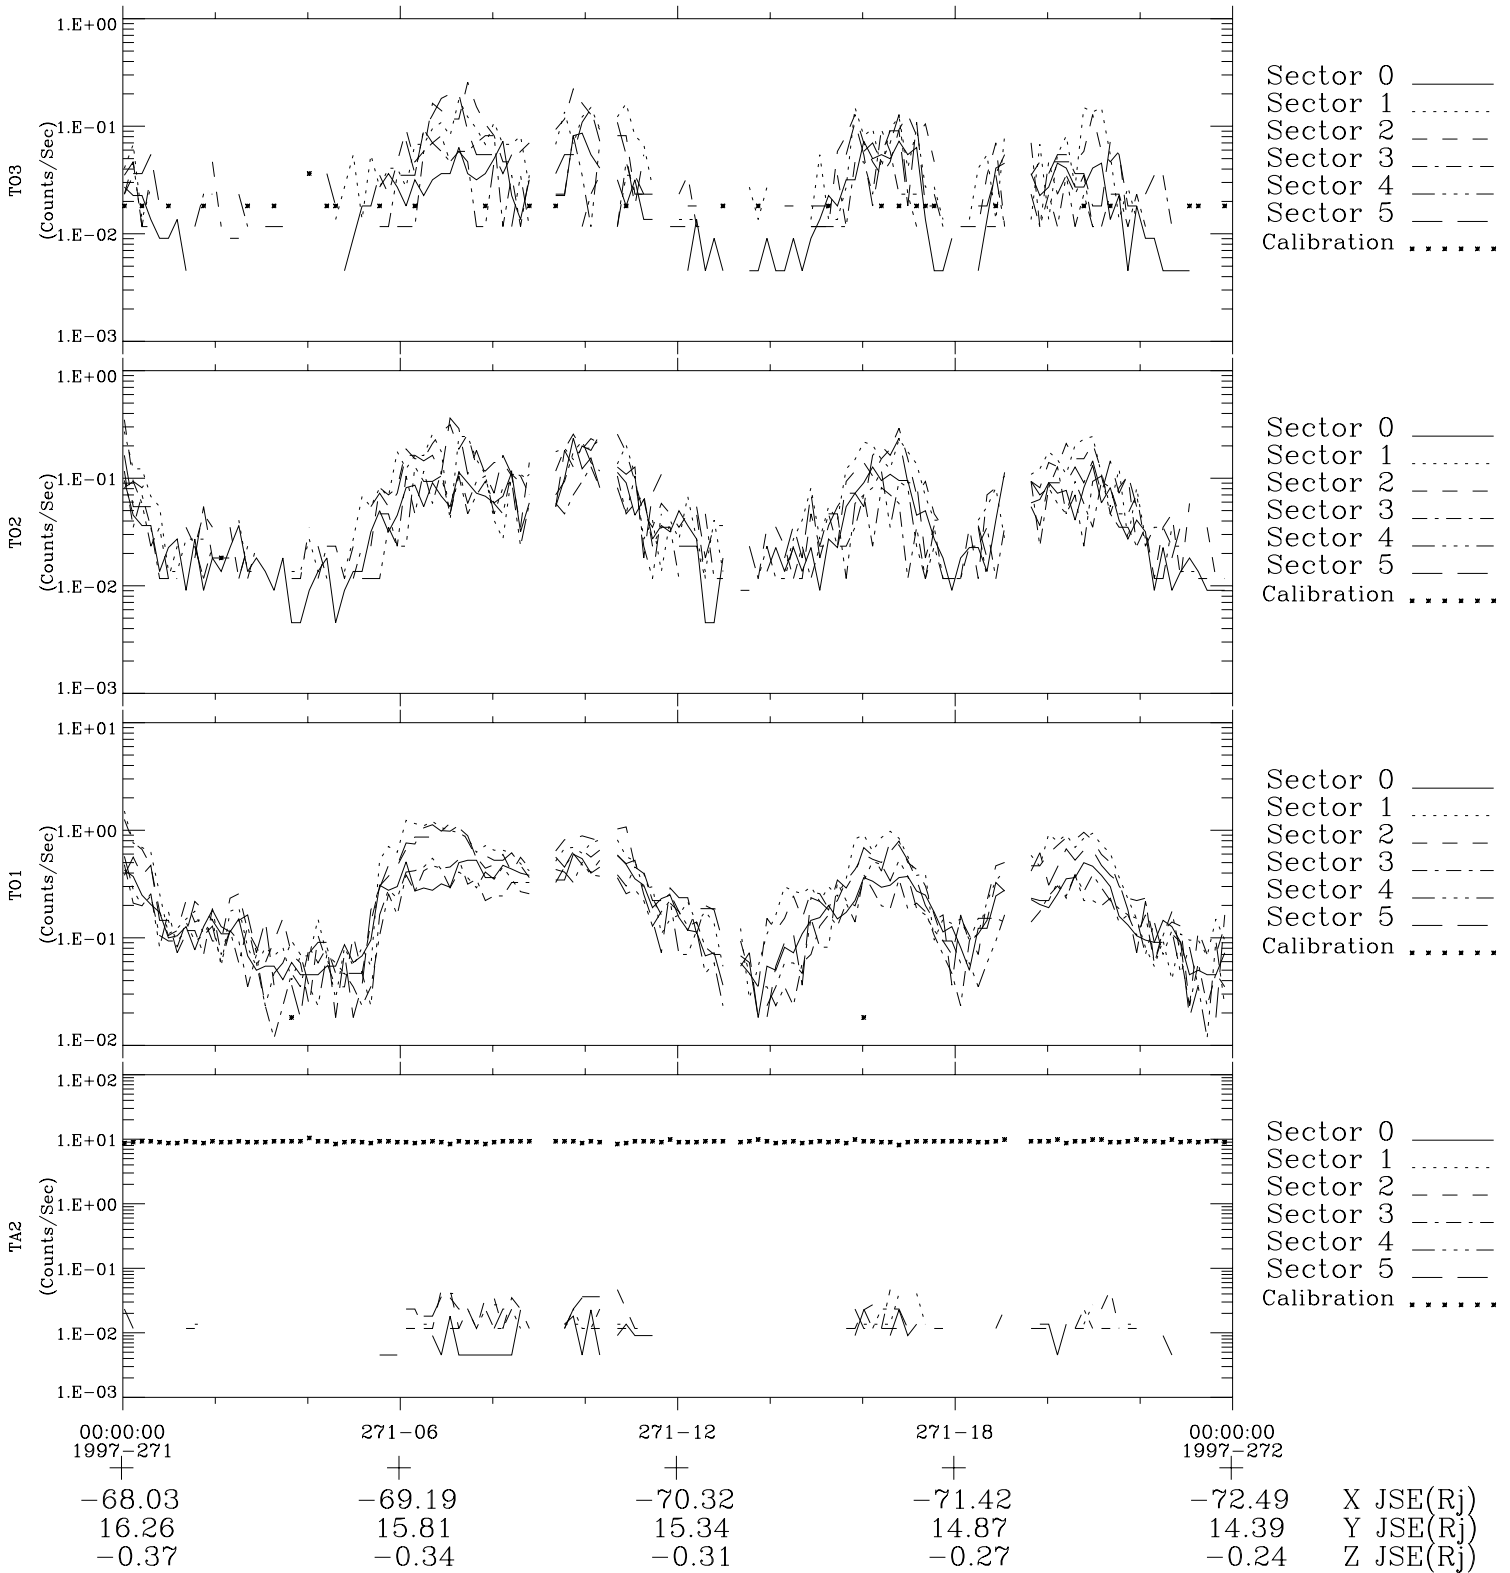

# Galileo EPD Real-Time Six-Sector 97271

Software Version: RTLINE\_R6 V 1.20  
Data Production: 06-03-00  
Plot Production: Sun Sep 16 02:56:08 2001

◇ = Jupiter look direction  
□ = Corotation look direction