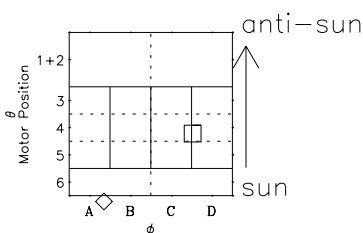

# Galileo EPD Real-Time Six-Sector 97271

Software Version: RTLINE\_R6 V 1.20  
Data Production: 06-03-00  
Plot Production: Sun Sep 16 02:56:08 2001

◇ = Jupiter look direction  
□ = Corotation look direction