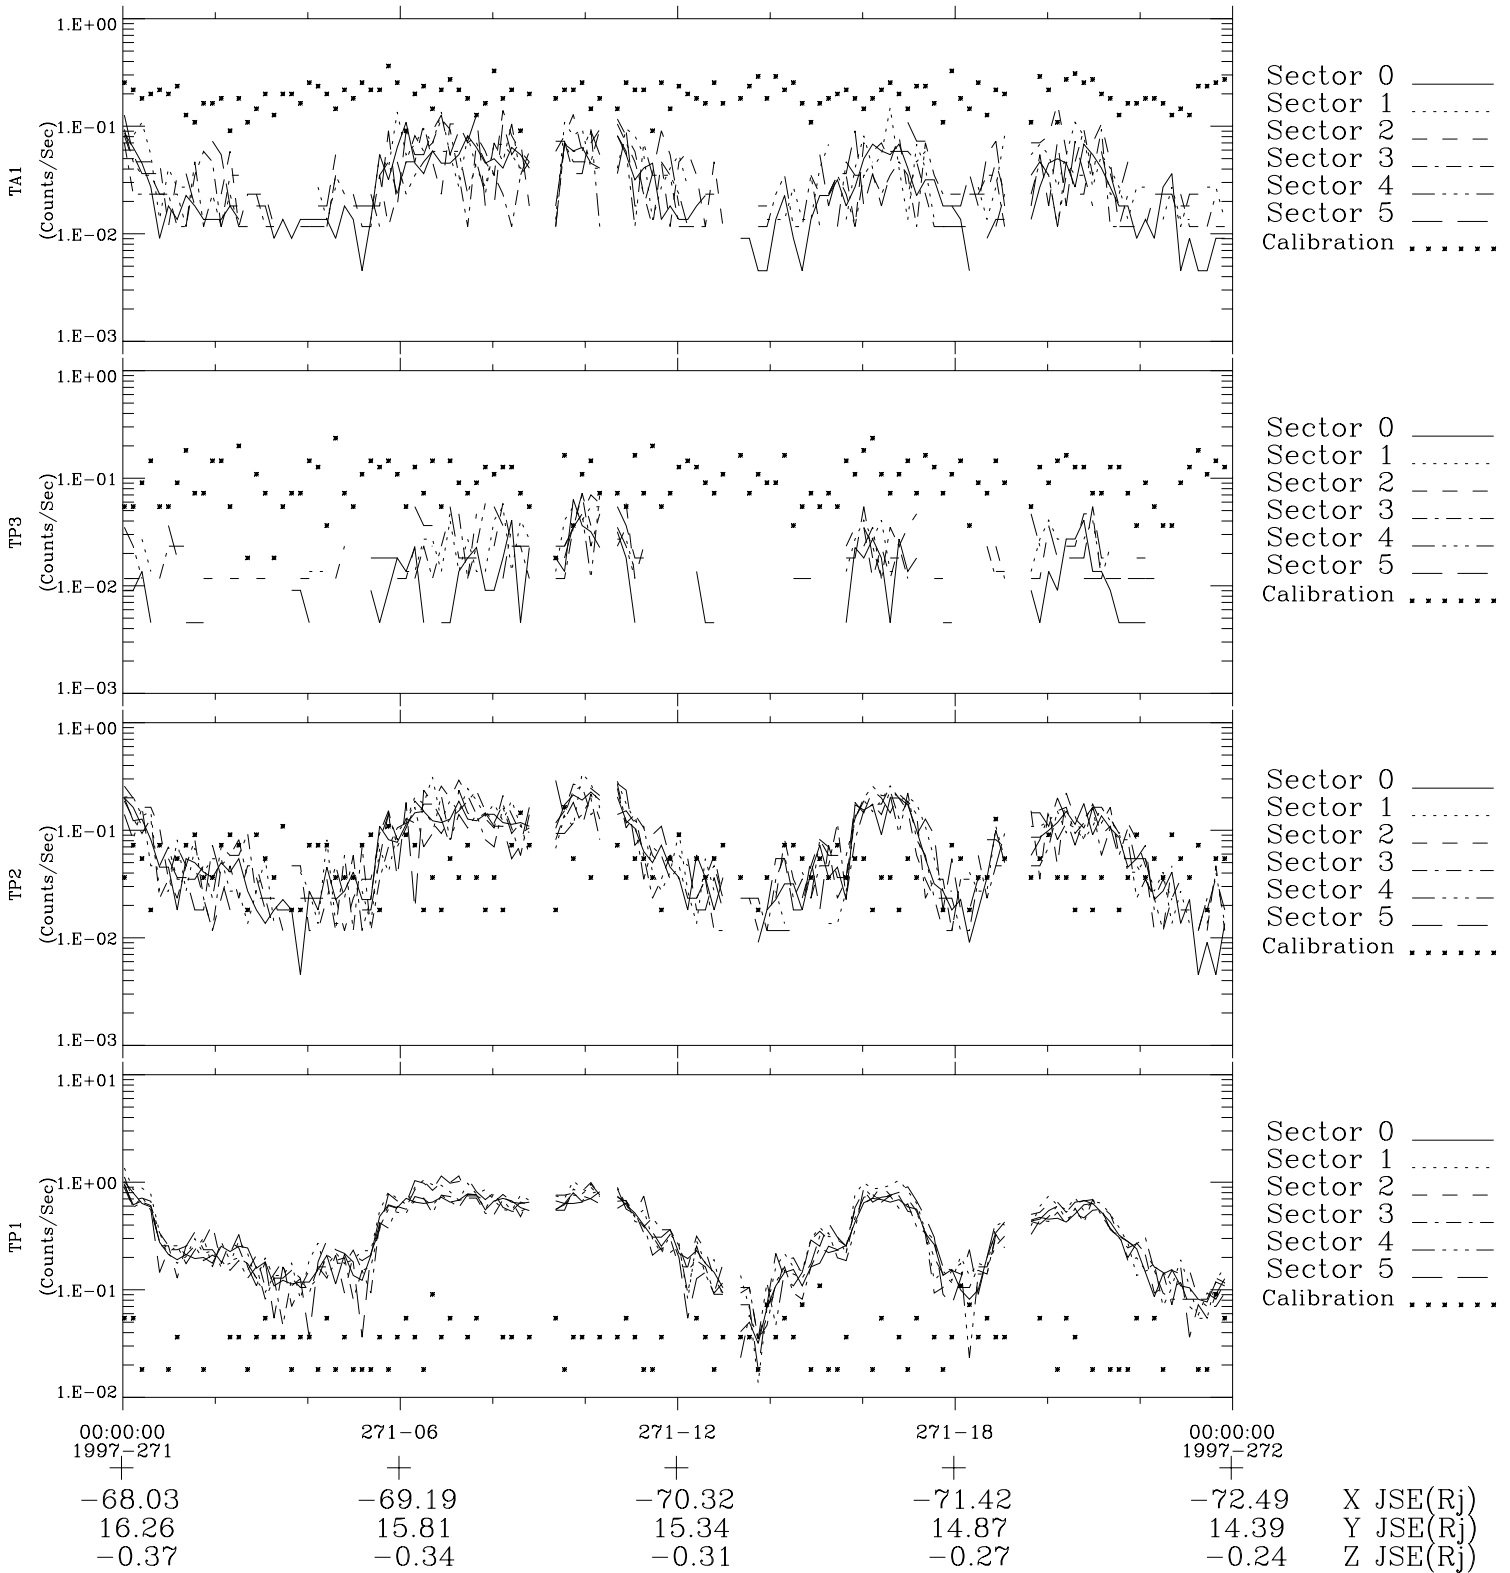

Galileo EPD Real-Time Six-Sector 97271

Software Version: RTLINE_R6 V 1.20
Data Production: 06-03-00
Plot Production: Sun Sep 16 02:56:07 2001

◇ = Jupiter look direction
□ = Corotation look direction