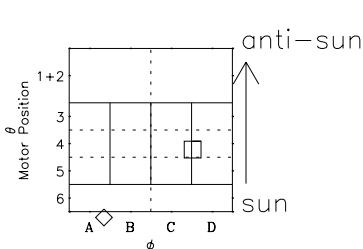

Galileo EPD Real-Time Six-Sector 97271

Software Version: RTLINE_R6 V 1.20
Data Production: 06-03-00
Plot Production: Sun Sep 16 02:56:07 2001

◇ = Jupiter look direction
□ = Corotation look direction