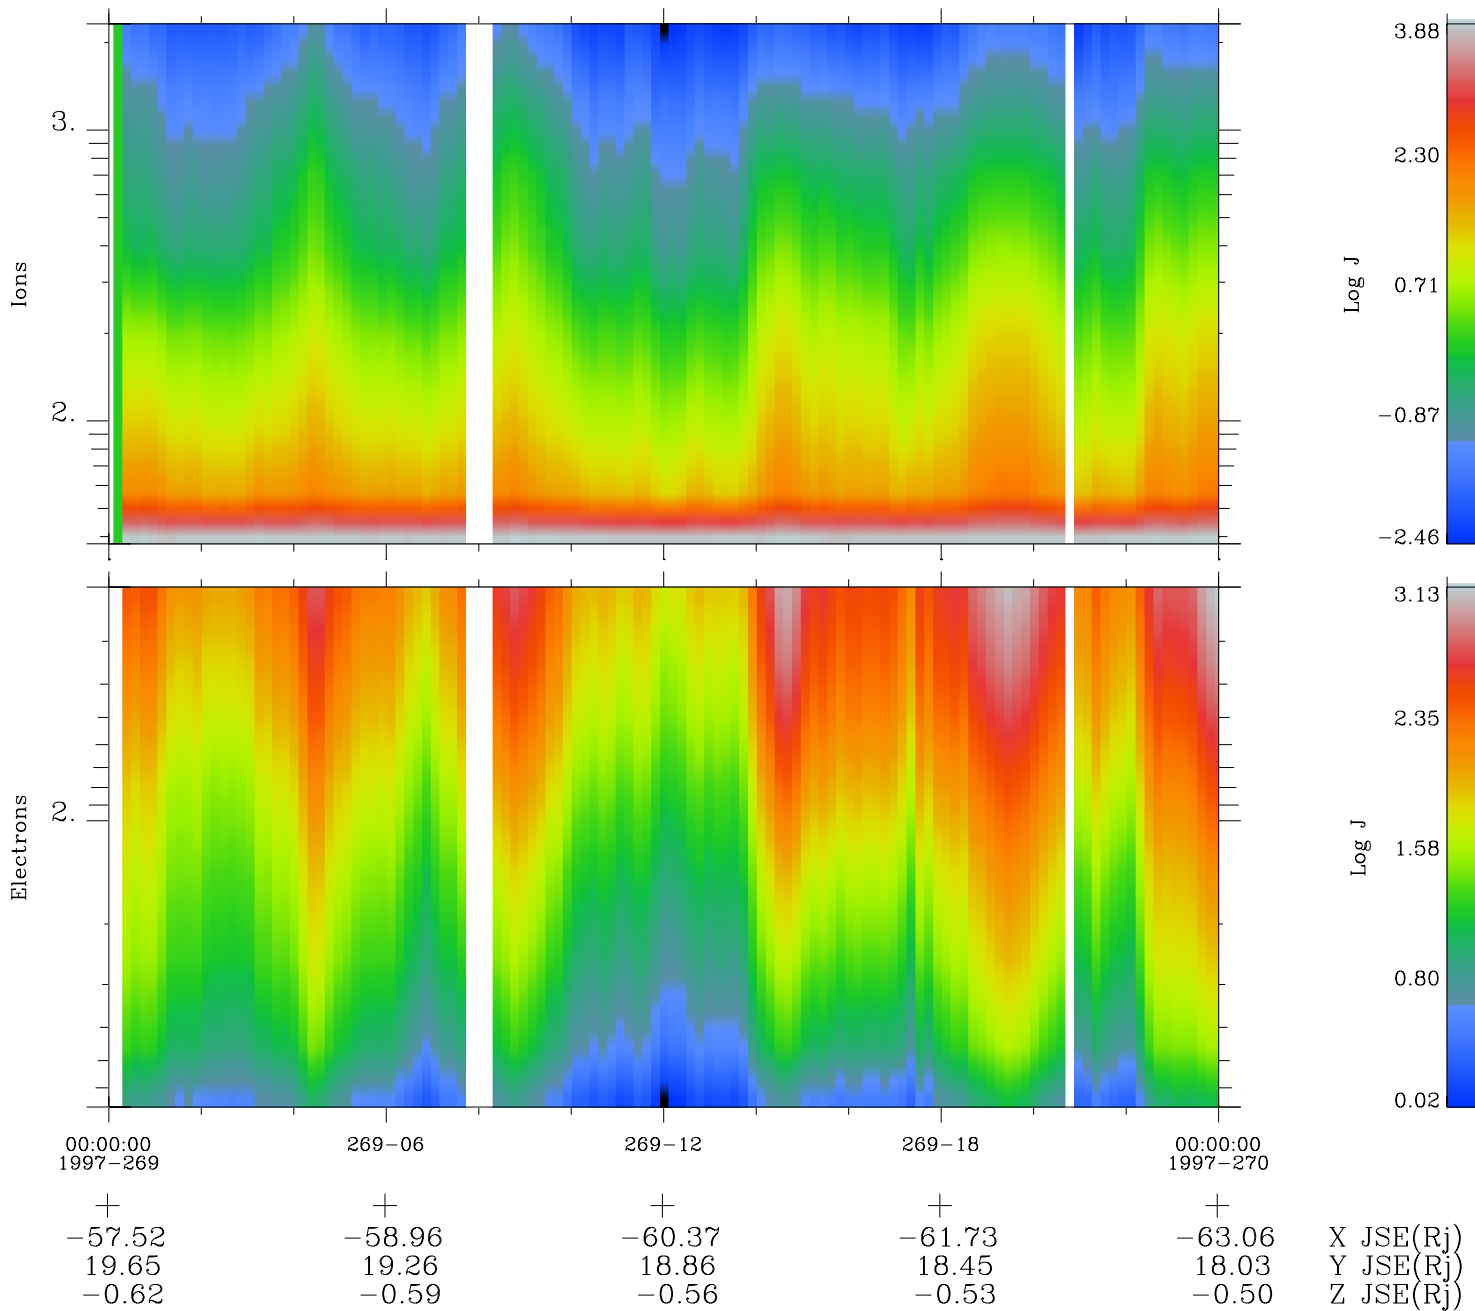

Galileo EPD Real Time Omni Spectrum 97269

Software Version: RTSPEC_OMNI V 1.20
 Data Production: 06-03-00
 Plot Production: Sun Sep 16 02:38:24 2001
 Color File: wondr3
 Geofactor File: 1.1

- ◇ = Jupiter look direction
- = Corotation look direction