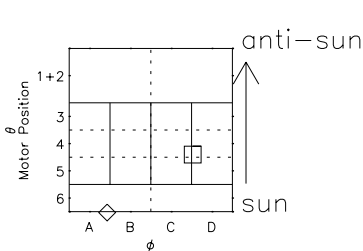

Galileo EPD Real Time R6 Ions Spectra 97269

Software Version: RTSPEC_R6 V 1.20
 Data Production: 06-03-00
 Plot Production: Sun Sep 16 02:38:11 2001
 Color File: wondr3
 Geofactor File: 1.1

- ◇ = Jupiter look direction
- = Corotation look direction