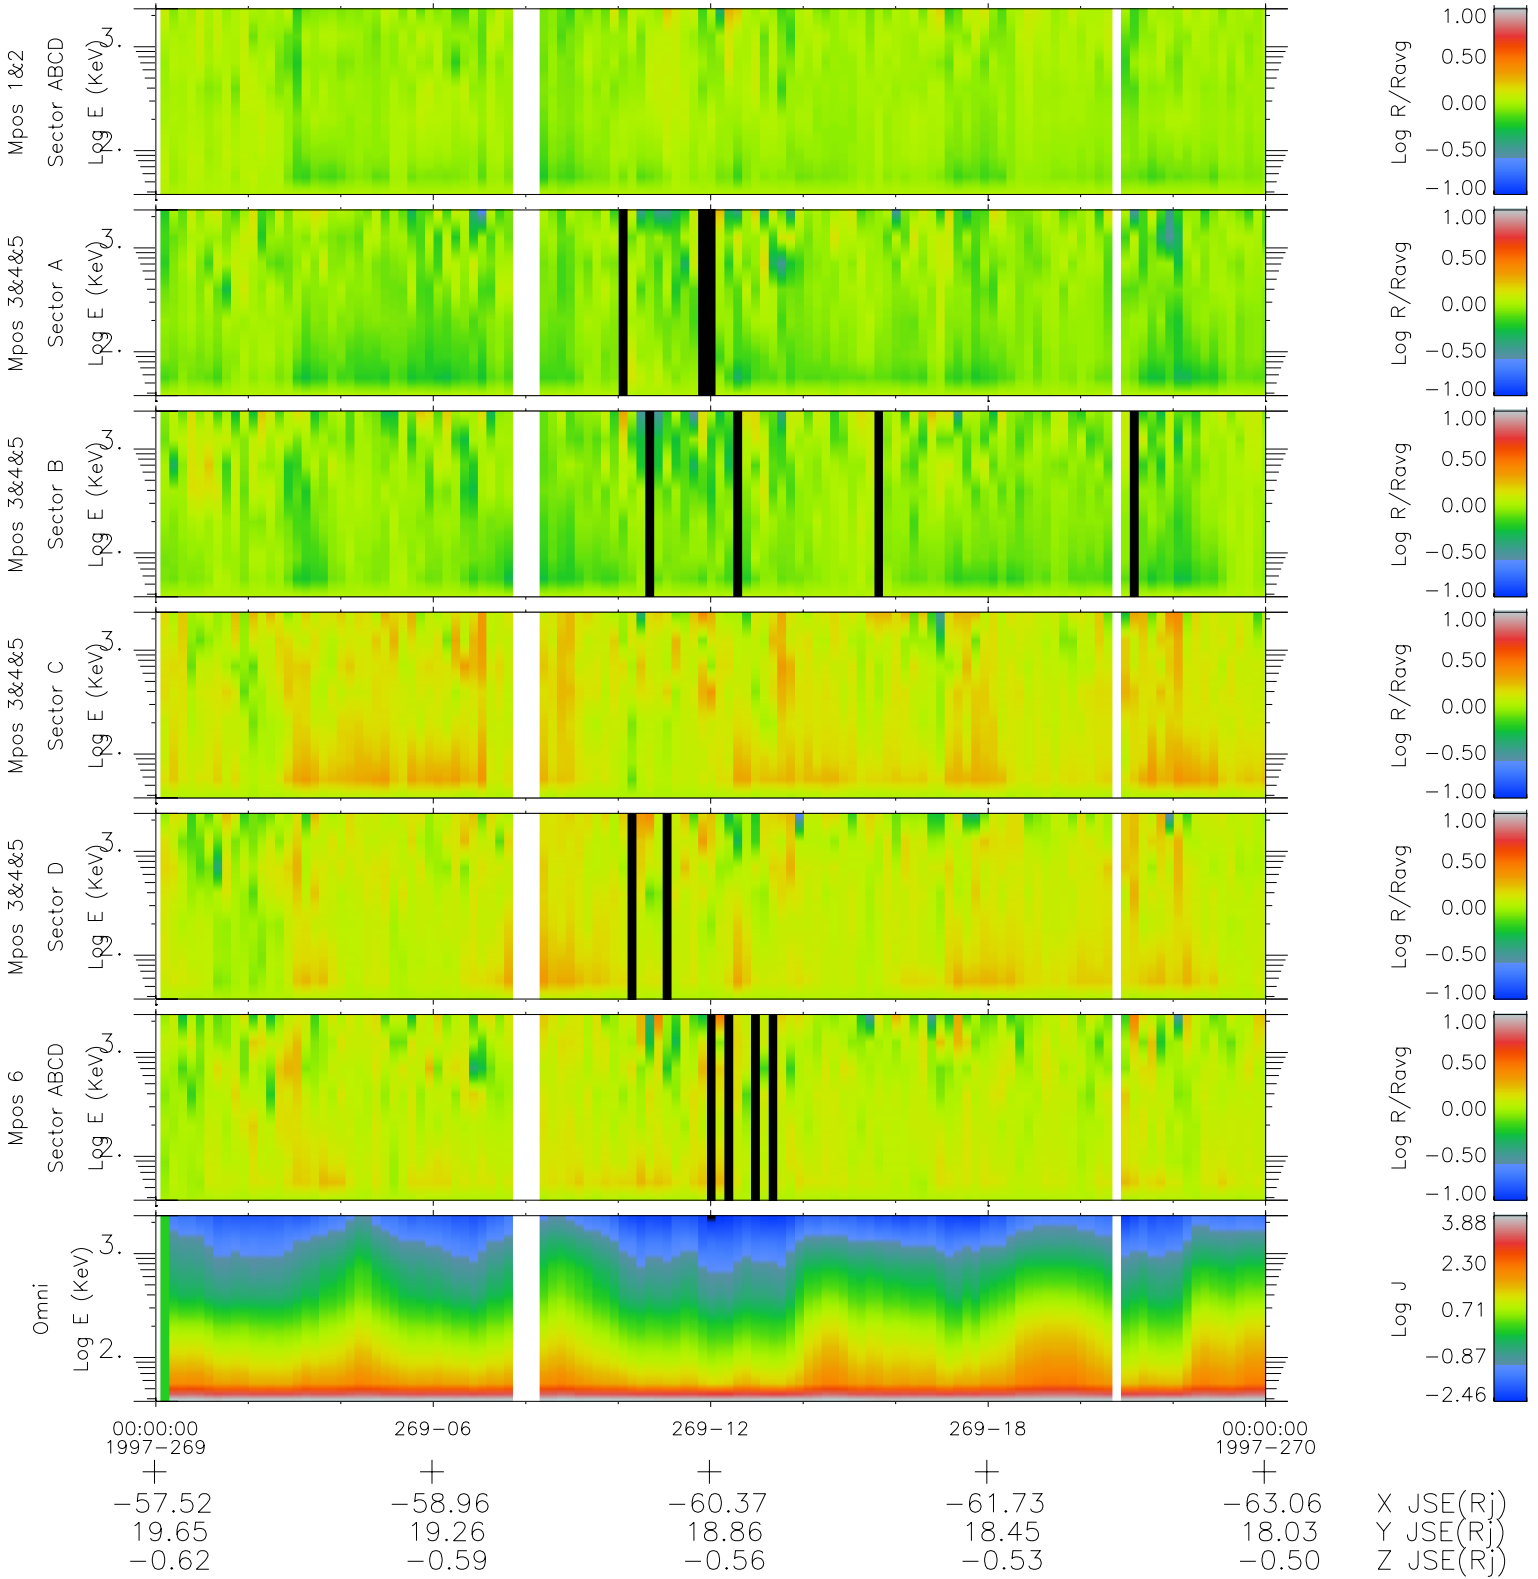

Galileo EPD Real Time R6 Ions Spectra 97269

Software Version: RTSPEC_R6 V 1.20
 Data Production: 06-03-00
 Plot Production: Sun Sep 16 02:38:11 2001
 Color File: wondr3
 Geofactor File: 1.1

- ◇ = Jupiter look direction
- = Corotation look direction