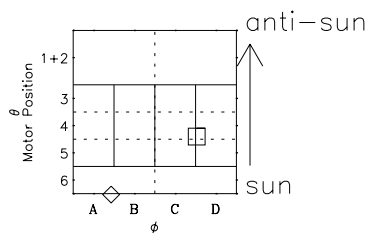

Galileo EPD Real-Time Omni 97269

Software Version: RTLINE_OMNI V 1.20
Data Production: 06-03-00
Plot Production: Sun Sep 16 02:40:28 2001

◇ = Jupiter look direction
□ = Corotation look direction