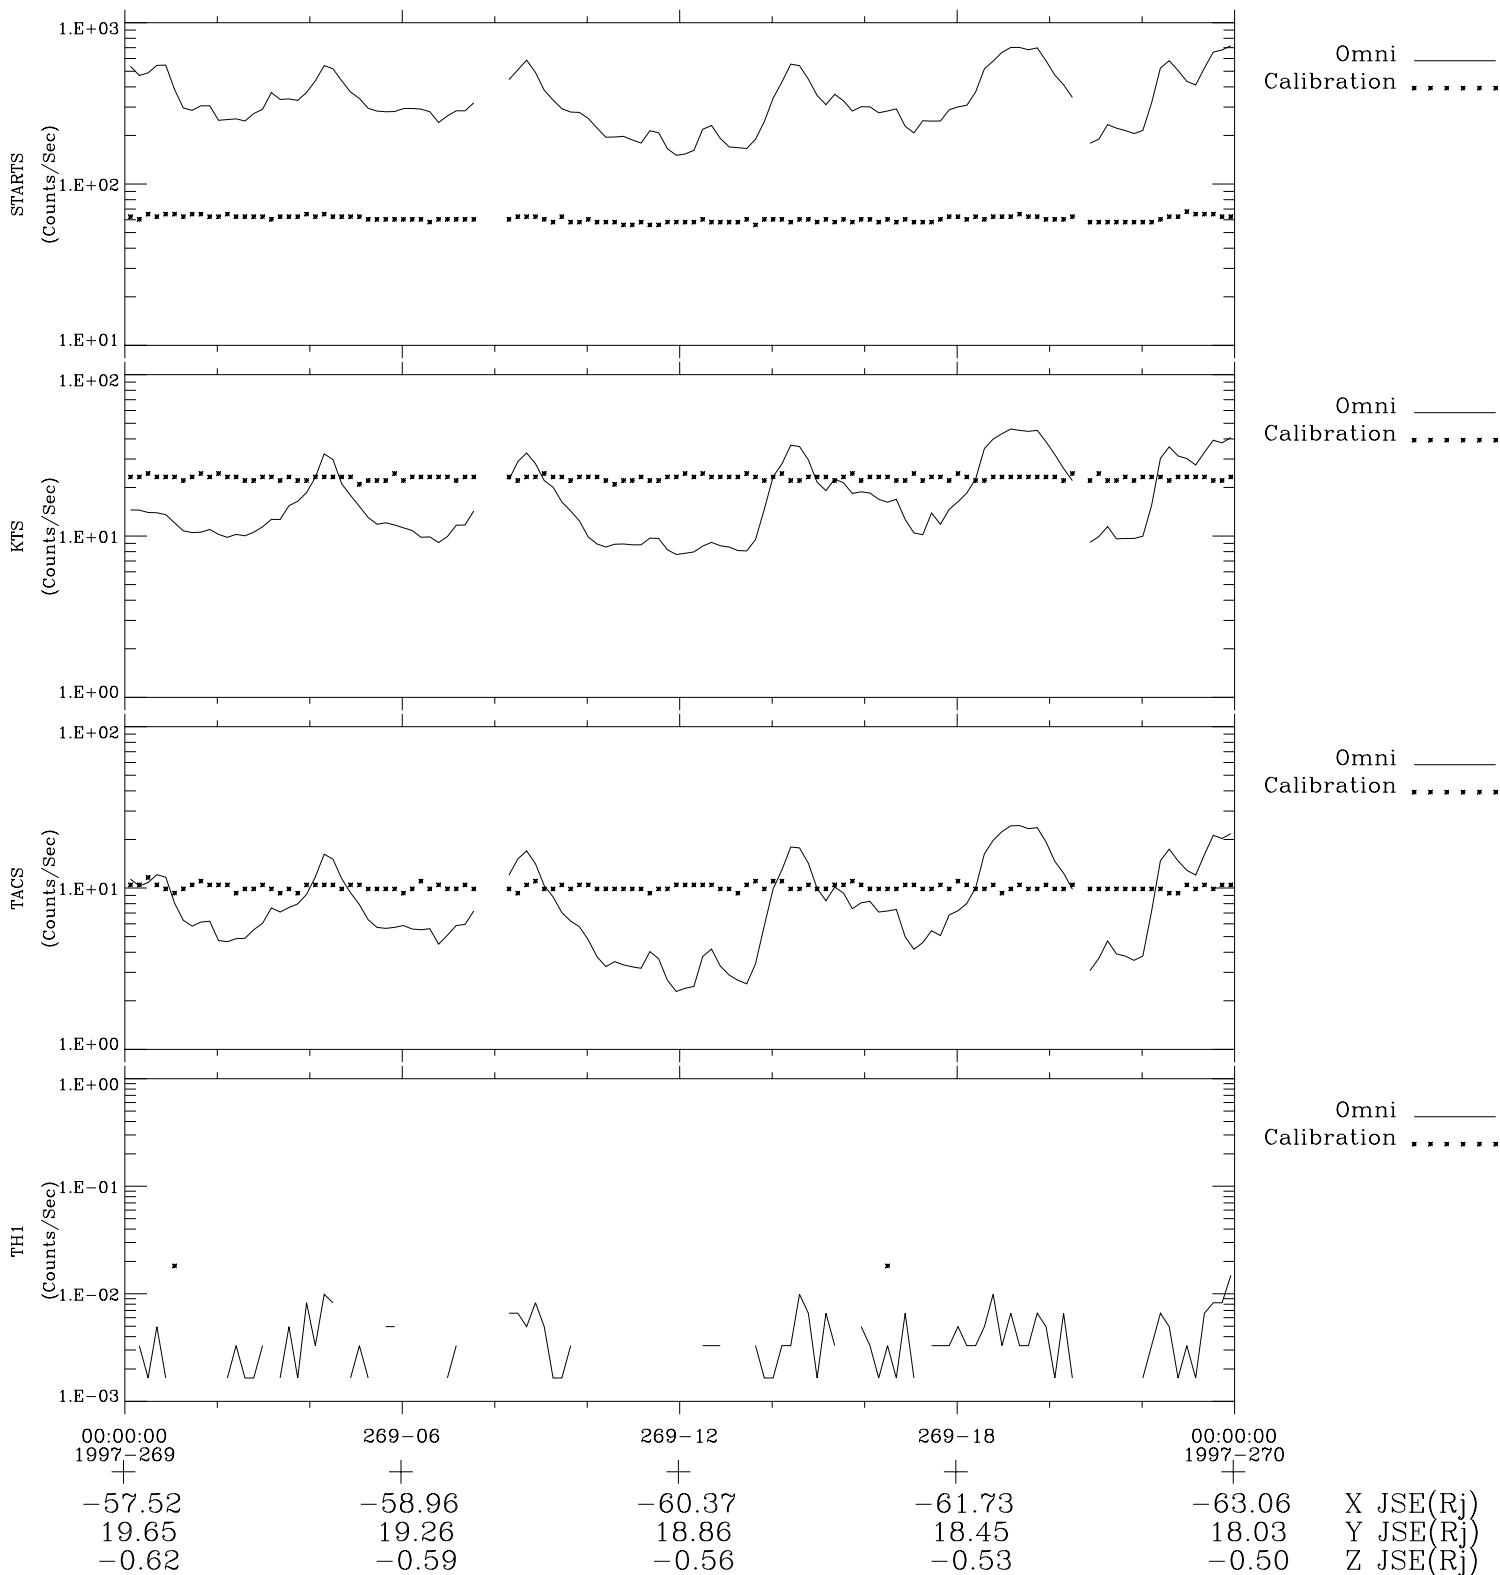

Galileo EPD Real-Time Omni 97269

Software Version: RTLINE_OMNI V 1.20
Data Production: 06-03-00
Plot Production: Sun Sep 16 02:40:28 2001

◇ = Jupiter look direction
□ = Corotation look direction