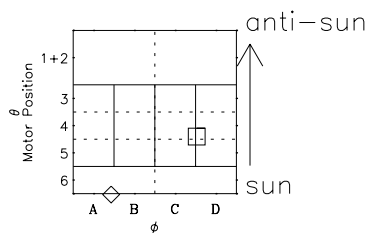

Galileo EPD Real-Time Omni 97269

Software Version: RTLINE_OMNI V 1.20
Data Production: 06-03-00
Plot Production: Sun Sep 16 02:40:27 2001

◇ = Jupiter look direction
□ = Corotation look direction