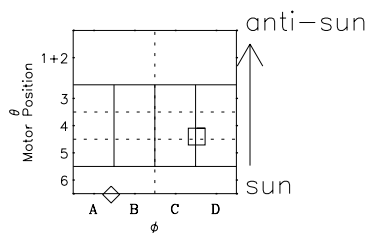

Galileo EPD Real-Time Omni 97269

Software Version: RTLINE_OMNI V 1.20
Data Production: 06-03-00
Plot Production: Sun Sep 16 02:40:26 2001

◇ = Jupiter look direction
□ = Corotation look direction