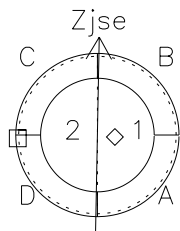

# Galileo EPD Real-Time Six-Sector 97269

Software Version: RTLINE\_R6 V 1.20  
Data Production: 06-03-00  
Plot Production: Sun Sep 16 02:40:35 2001

◇ = Jupiter look direction  
□ = Corotation look direction