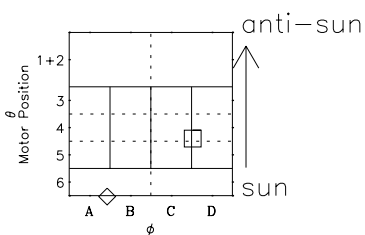

# Galileo EPD Real-Time Six-Sector 97269

Software Version: RTLINE\_R6 V 1.20  
Data Production: 06-03-00  
Plot Production: Sun Sep 16 02:40:35 2001

◇ = Jupiter look direction  
□ = Corotation look direction