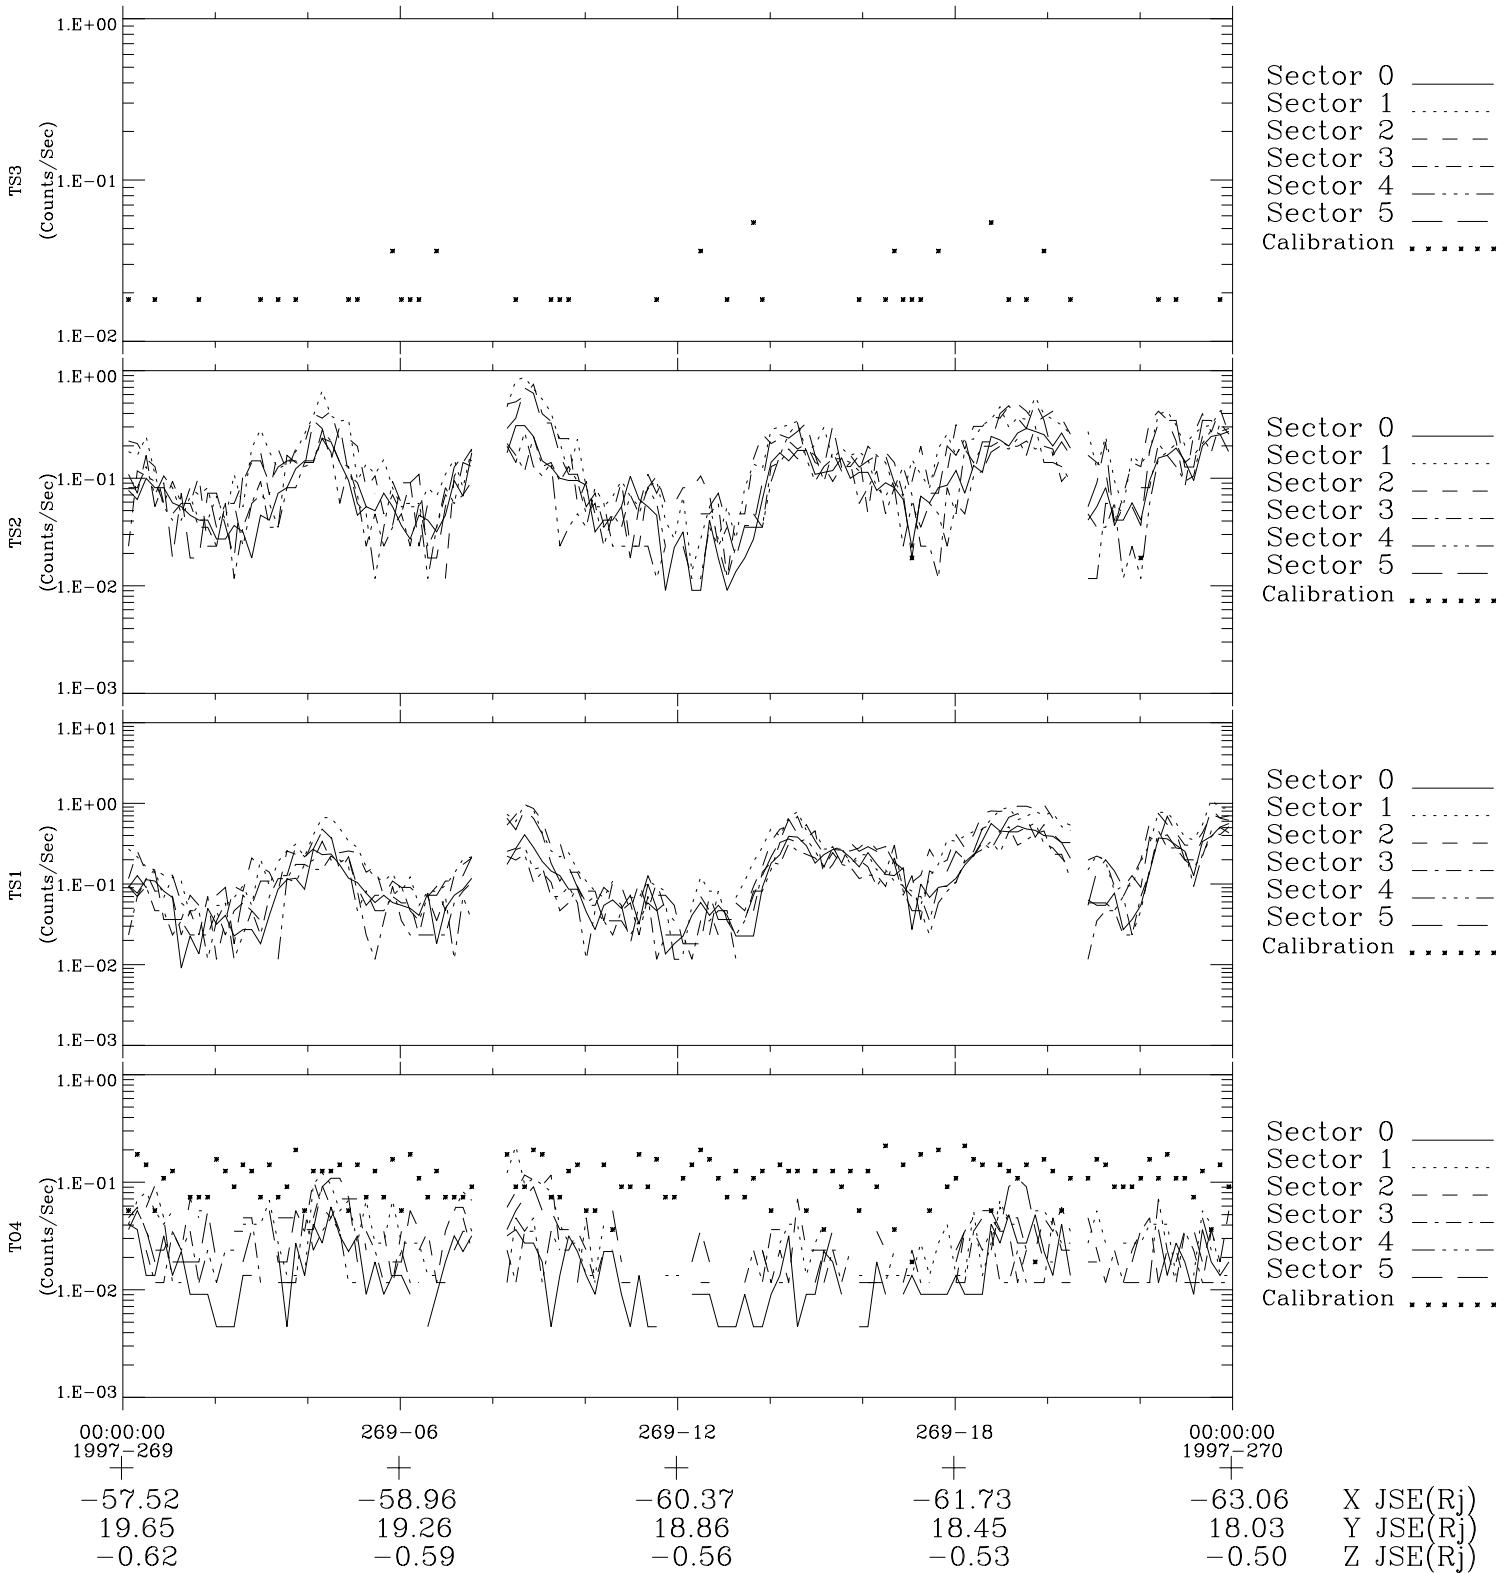

# Galileo EPD Real-Time Six-Sector 97269

Software Version: RTLINE\_R6 V 1.20  
Data Production: 06-03-00  
Plot Production: Sun Sep 16 02:40:35 2001

◇ = Jupiter look direction  
□ = Corotation look direction