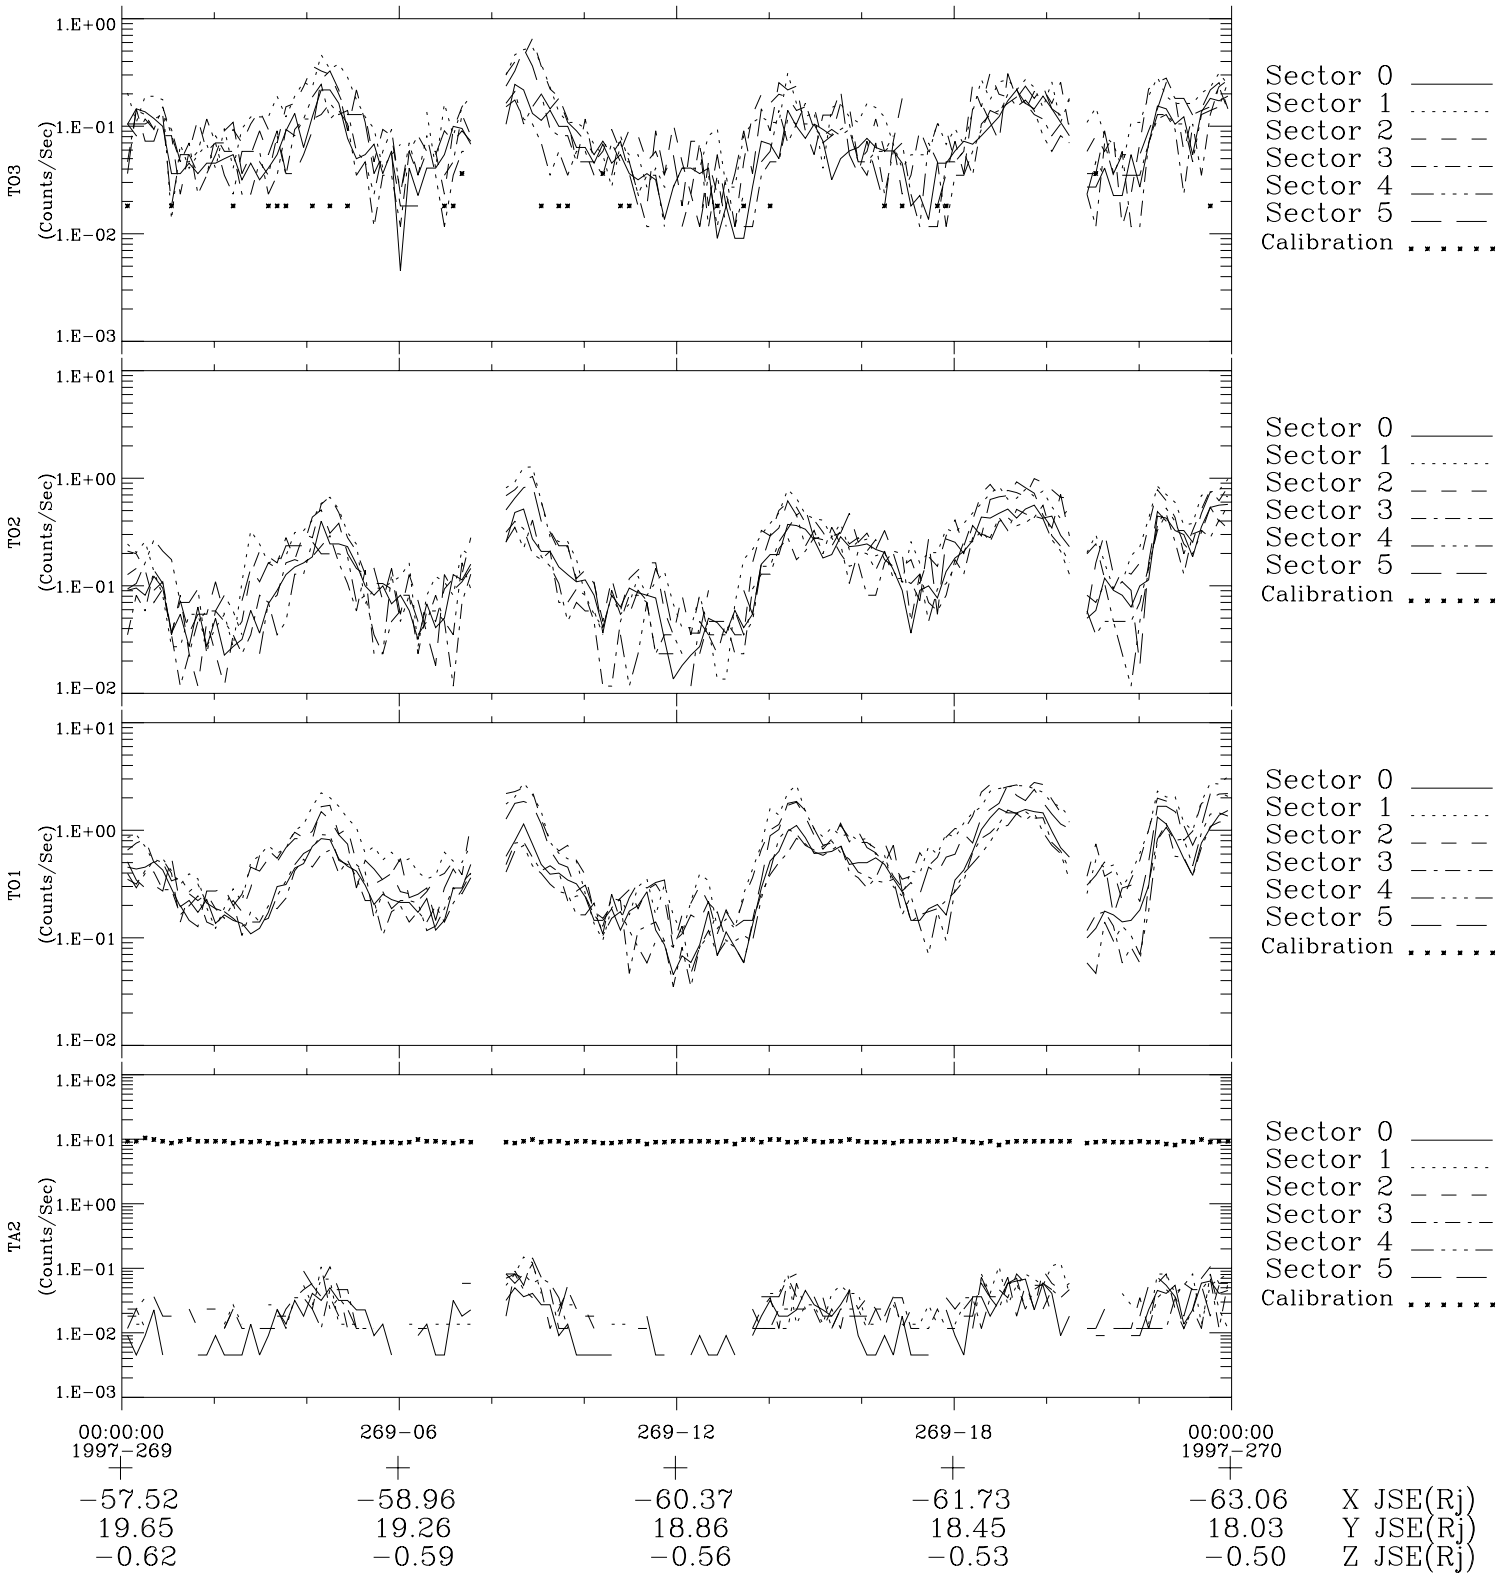

# Galileo EPD Real-Time Six-Sector 97269

Software Version: RTLINE\_R6 V 1.20  
Data Production: 06-03-00  
Plot Production: Sun Sep 16 02:40:34 2001

◇ = Jupiter look direction  
□ = Corotation look direction