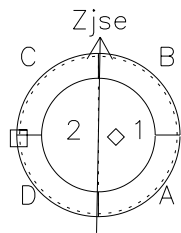

# Galileo EPD Real-Time Six-Sector 97269

Software Version: RTLINE\_R6 V 1.20  
Data Production: 06-03-00  
Plot Production: Sun Sep 16 02:40:34 2001

◇ = Jupiter look direction  
□ = Corotation look direction