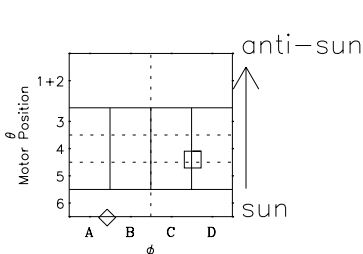

# Galileo EPD Real-Time Six-Sector 97269

Software Version: RTLINE\_R6 V 1.20  
Data Production: 06-03-00  
Plot Production: Sun Sep 16 02:40:34 2001

◇ = Jupiter look direction  
□ = Corotation look direction