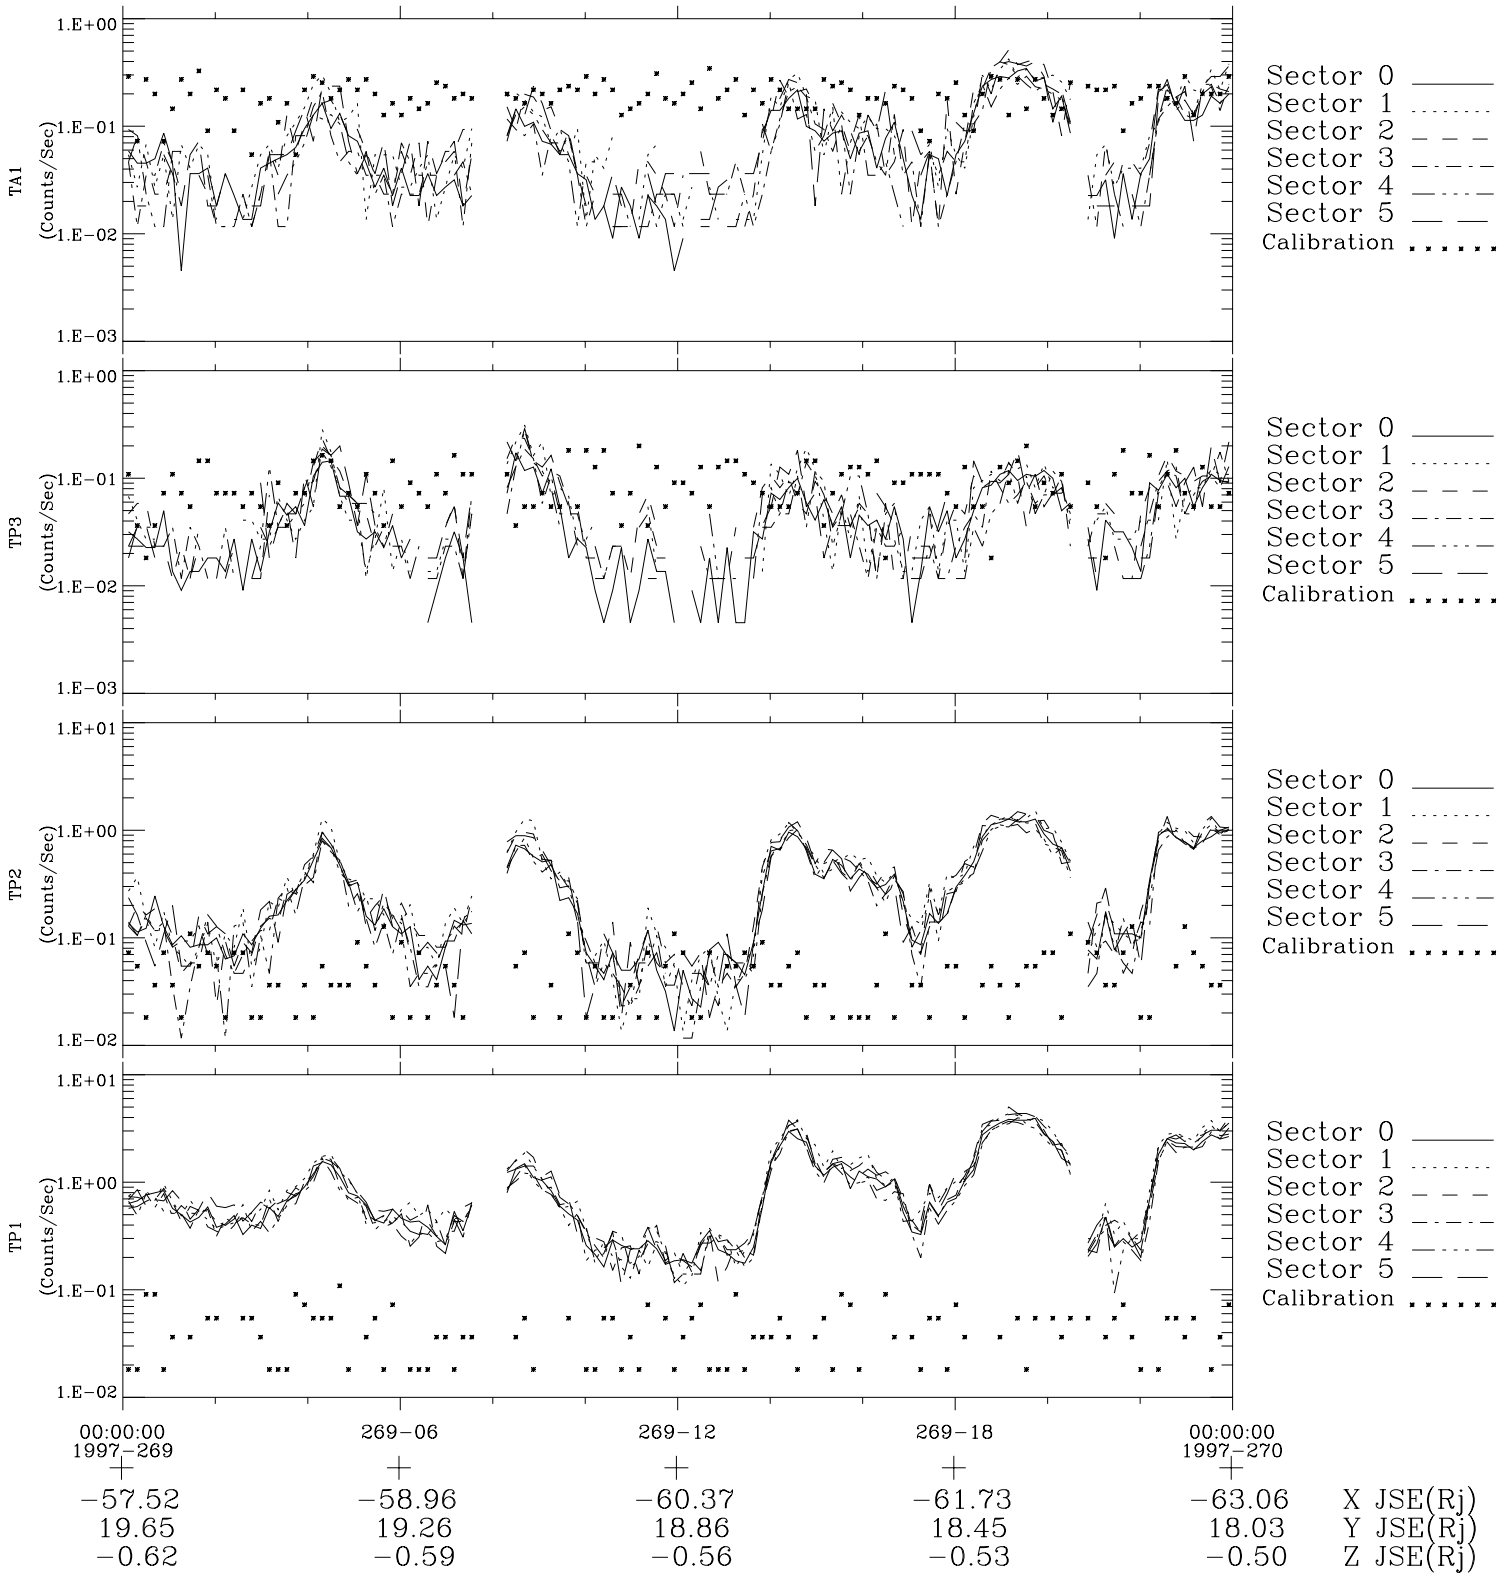

# Galileo EPD Real-Time Six-Sector 97269

Software Version: RTLINE\_R6 V 1.20  
Data Production: 06-03-00  
Plot Production: Sun Sep 16 02:40:34 2001

◇ = Jupiter look direction  
□ = Corotation look direction