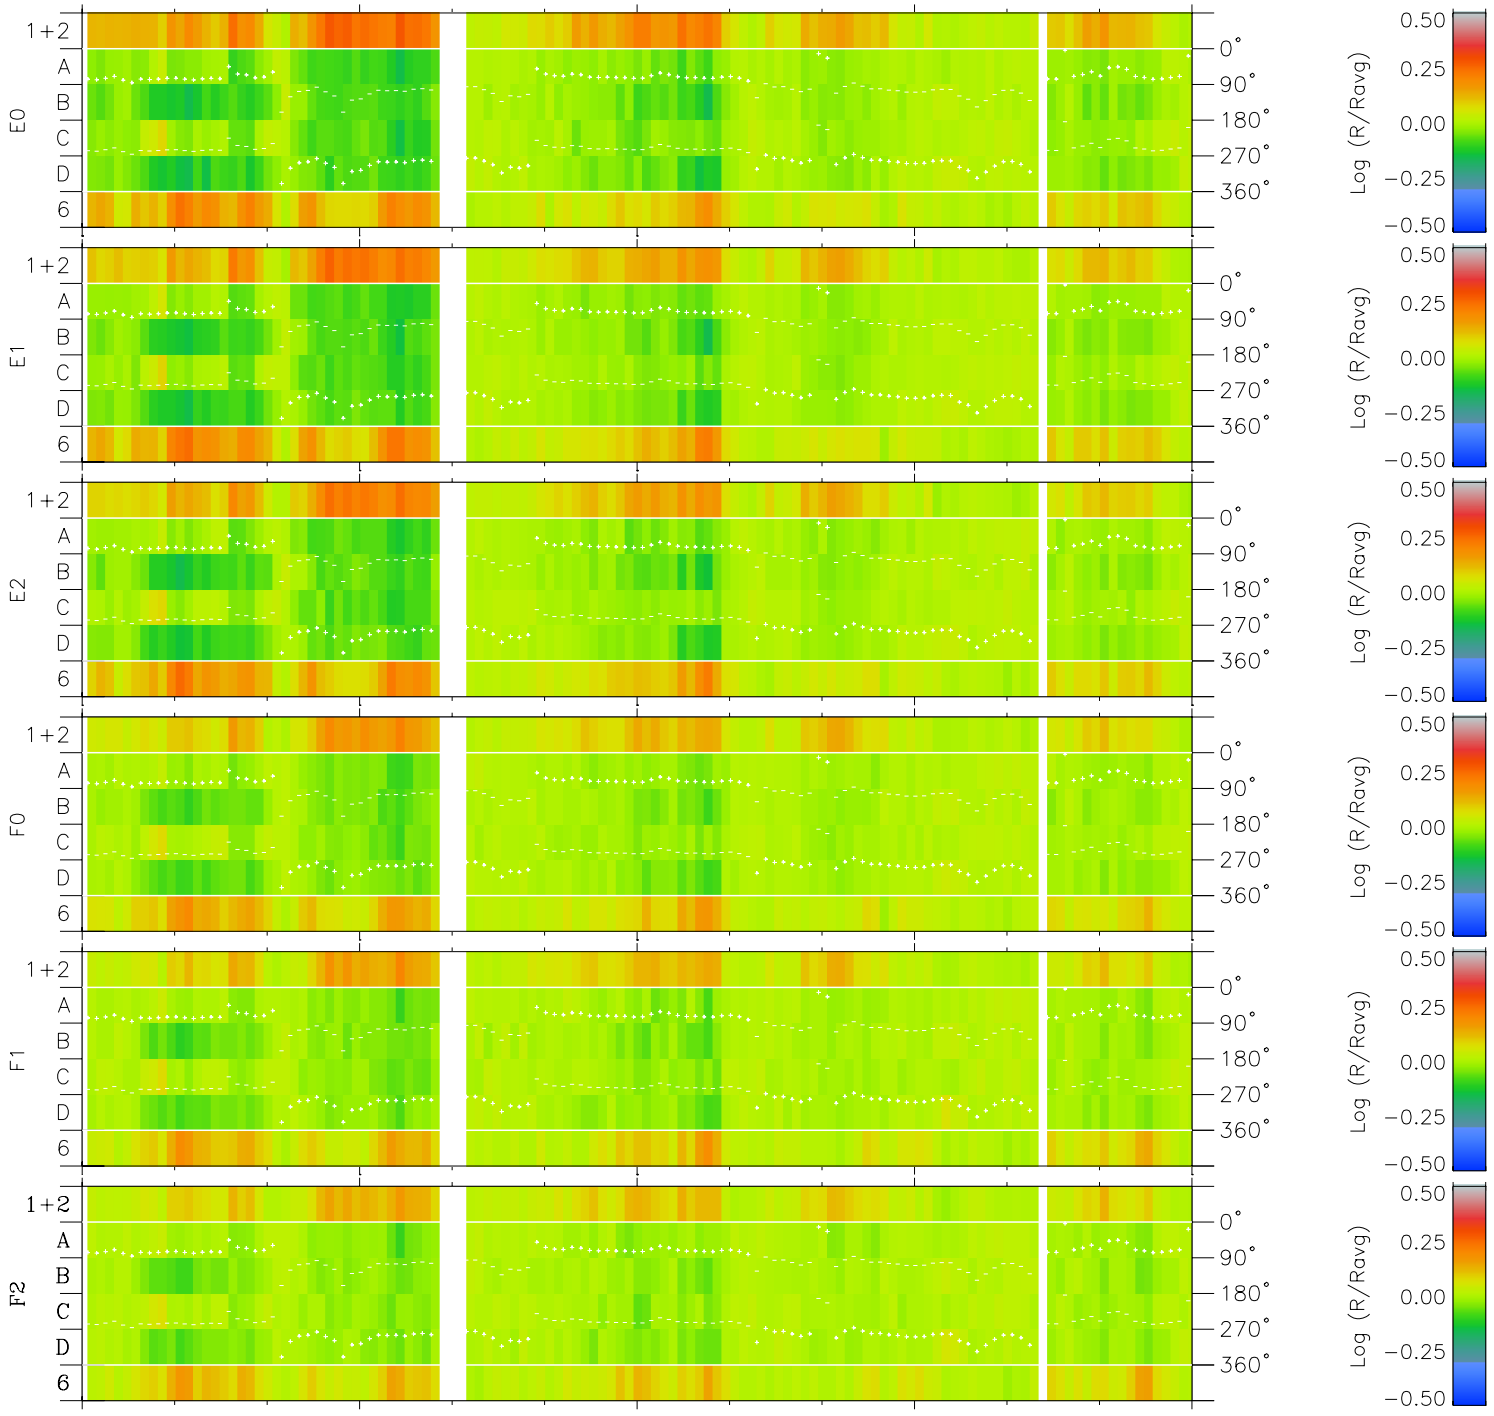

Galileo EPD Real Time Azimuth Anisotropies 97269

Software Version: RTAZIM_MEAN V 1.20
 Data Production: 06-03-00
 Plot Production: Sun Sep 16 02:39:58 2001
 Color File: wondr3
 Geofactor File: 1.1

00:00:00 1997-269	269-06	269-12	269-18	00:00:00 1997-270	
+	+	+	+	+	X JSE(R _j)
-57.52	-58.96	-60.37	-61.73	-63.06	Y JSE(R _j)
19.65	19.26	18.86	18.45	18.03	Z JSE(R _j)
-0.62	-0.59	-0.56	-0.53	-0.50	

◇ = Jupiter look direction
 □ = Corotation look direction