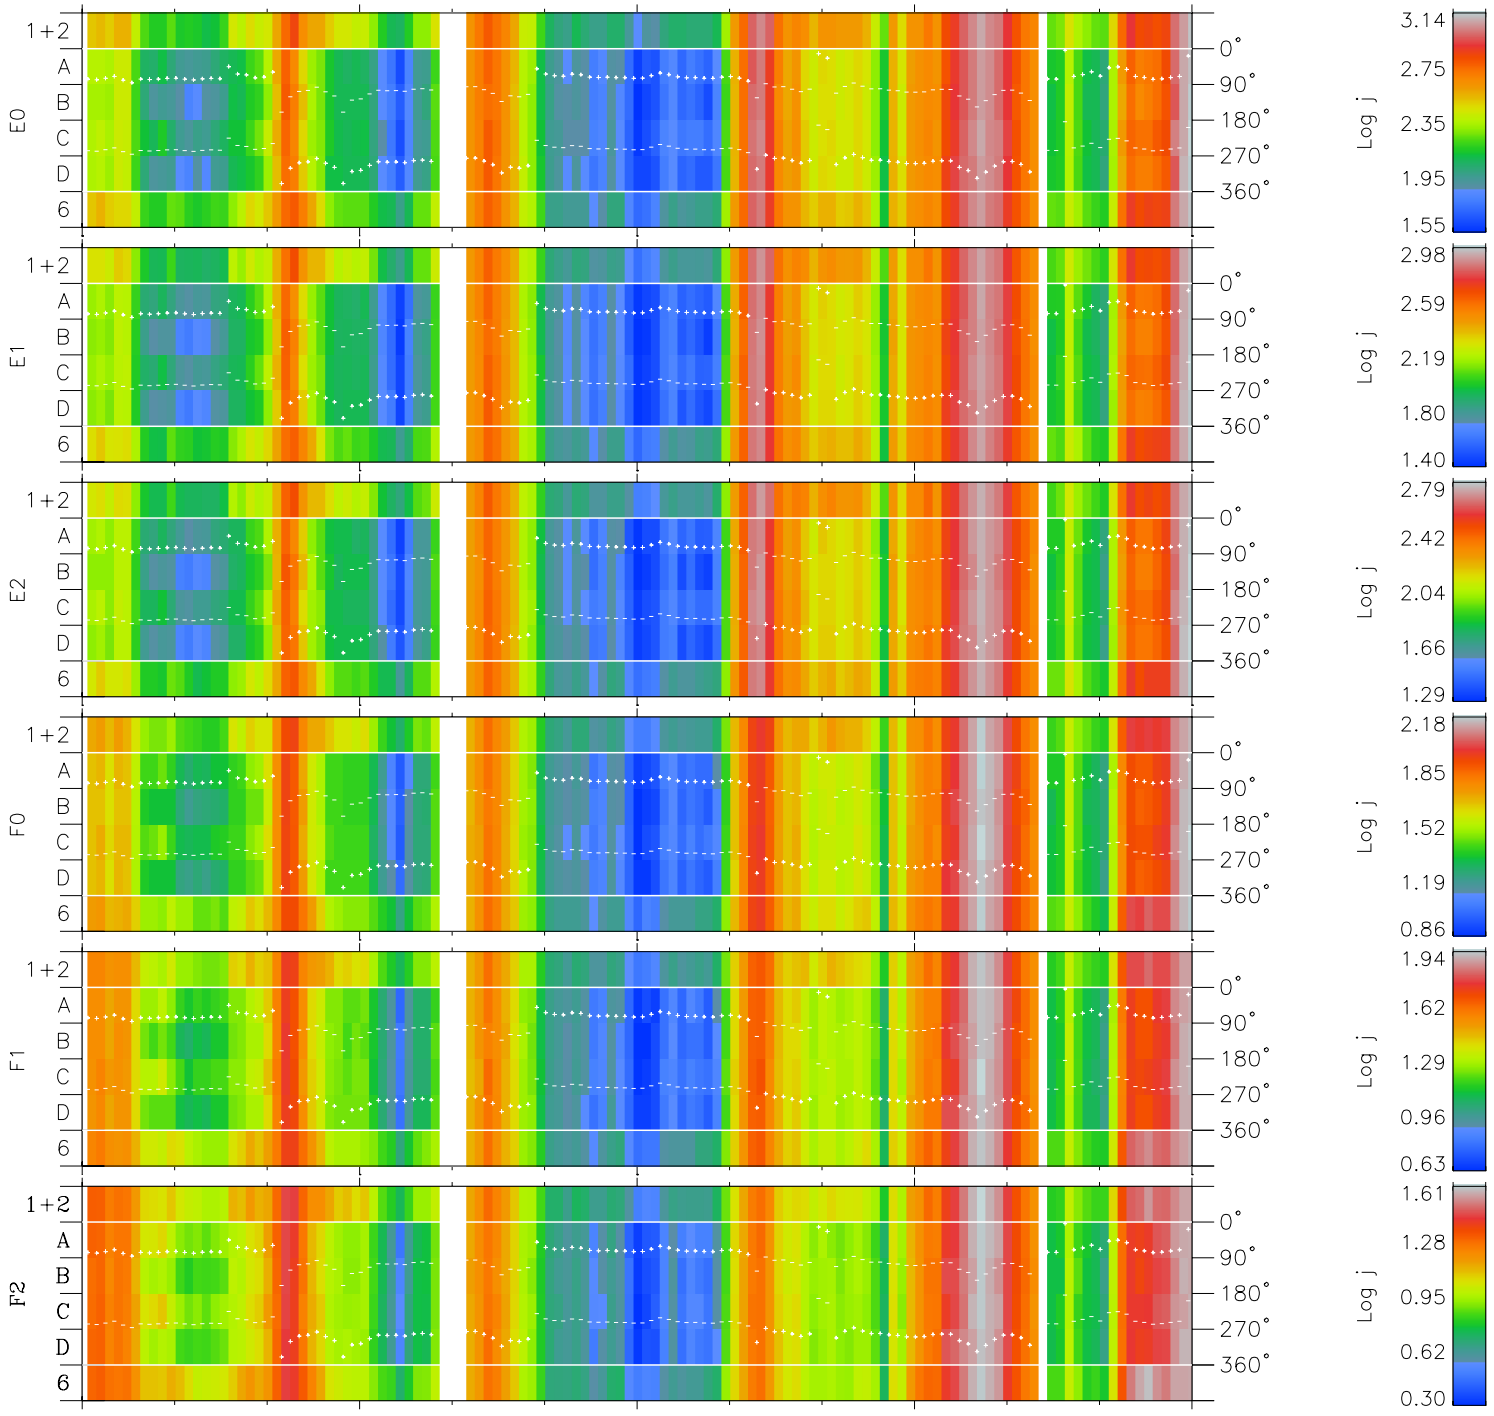

# Galileo EPD Real Time Azimuth Anisotropies 97269

Software Version: RTAZIM\_FLUX V 1.20  
Data Production: 06-03-00  
Plot Production: Sun Sep 16 02:40:09 2001  
Color File: wondr3  
Geofactor File: 1.1

00:00:00 1997-269	269-06	269-12	269-18	00:00:00 1997-270	
+	+	+	+	+	
-57.52	-58.96	-60.37	-61.73	-63.06	X JSE( $R_j$ )
19.65	19.26	18.86	18.45	18.03	Y JSE( $R_j$ )
-0.62	-0.59	-0.56	-0.53	-0.50	Z JSE( $R_j$ )

◇ = Jupiter look direction  
□ = Corotation look direction