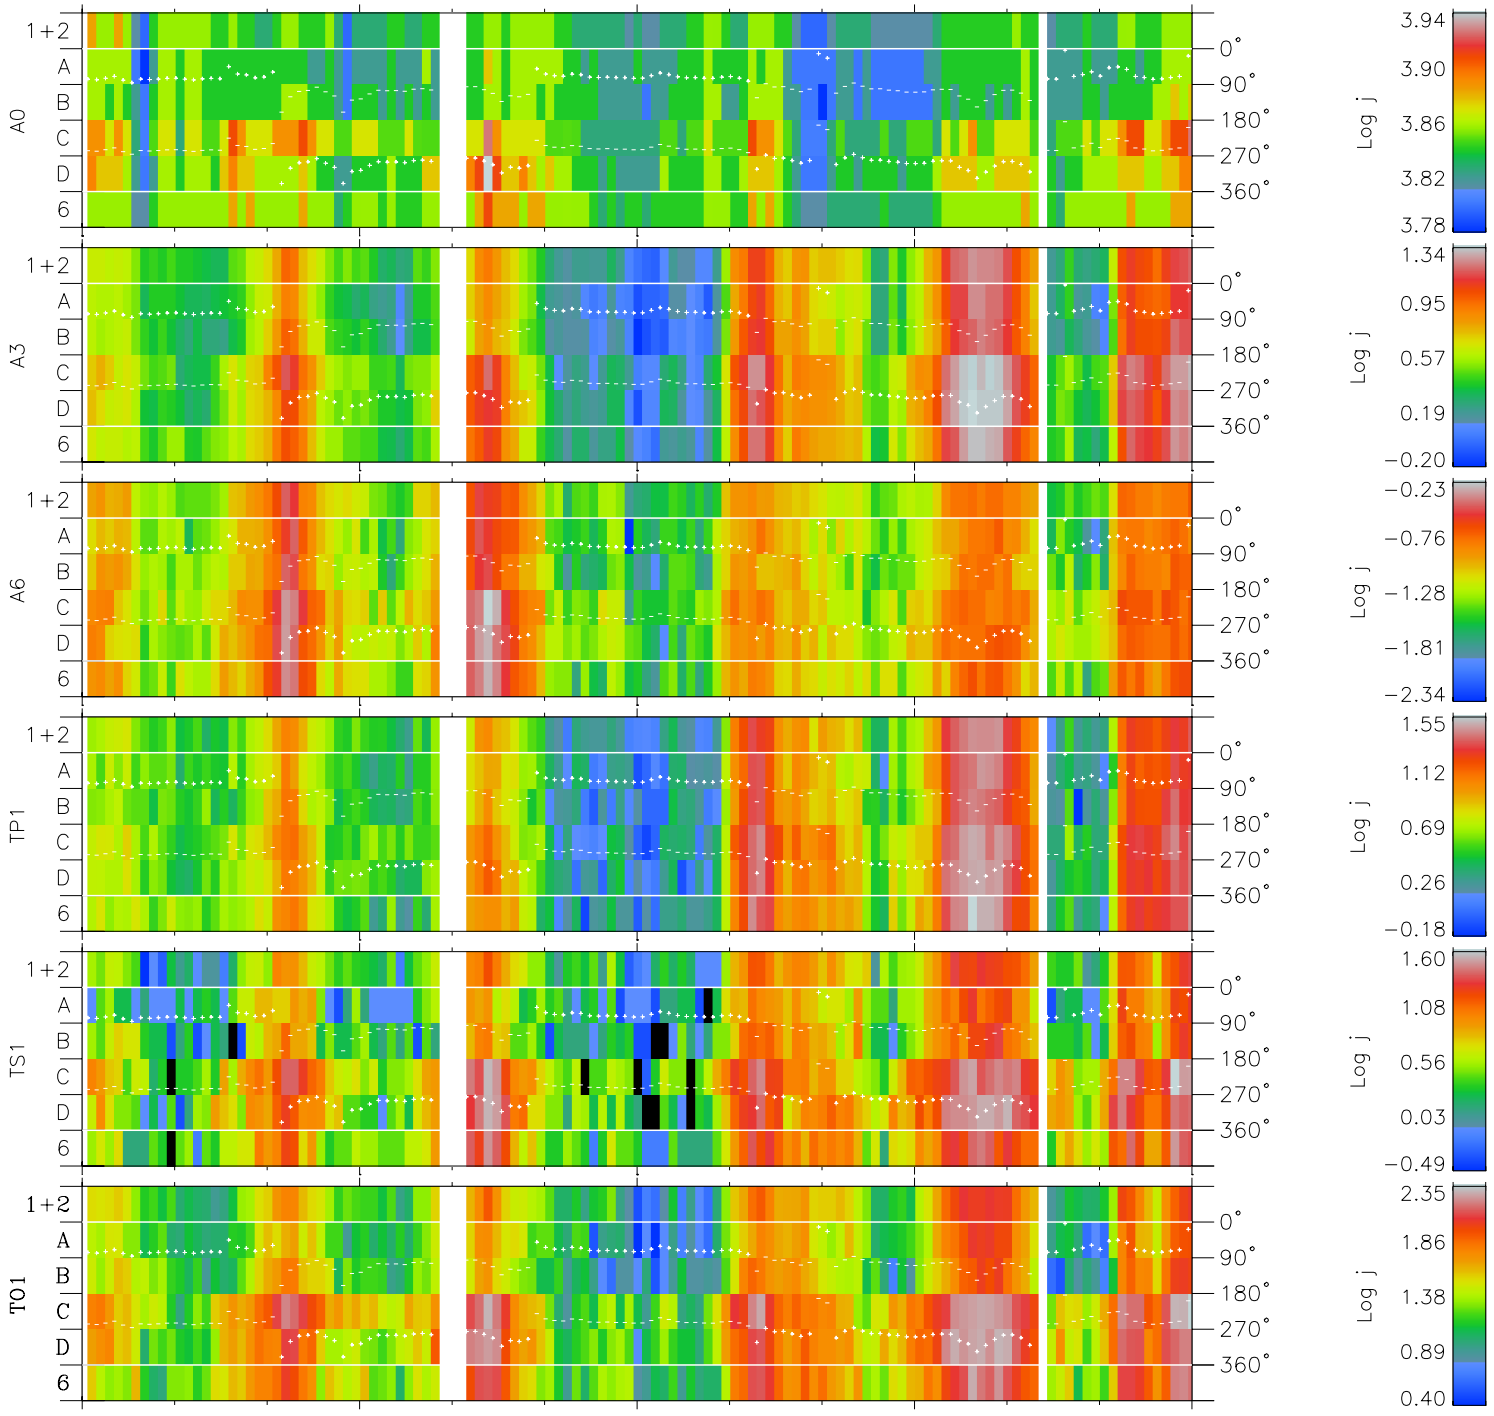

# Galileo EPD Real Time Azimuth Anisotropies 97269

Software Version: RTAZIM\_FLUX V 1.20  
Data Production: 06-03-00  
Plot Production: Sun Sep 16 02:40:04 2001  
Color File: wondr3  
Geofactor File: 1.1

00:00:00 1997-269	269-06	269-12	269-18	00:00:00 1997-270	
+	+	+	+	+	X JSE(R <sub>j</sub> )
-57.52	-58.96	-60.37	-61.73	-63.06	Y JSE(R <sub>j</sub> )
19.65	19.26	18.86	18.45	18.03	Z JSE(R <sub>j</sub> )
-0.62	-0.59	-0.56	-0.53	-0.50	

◇ = Jupiter look direction  
□ = Corotation look direction