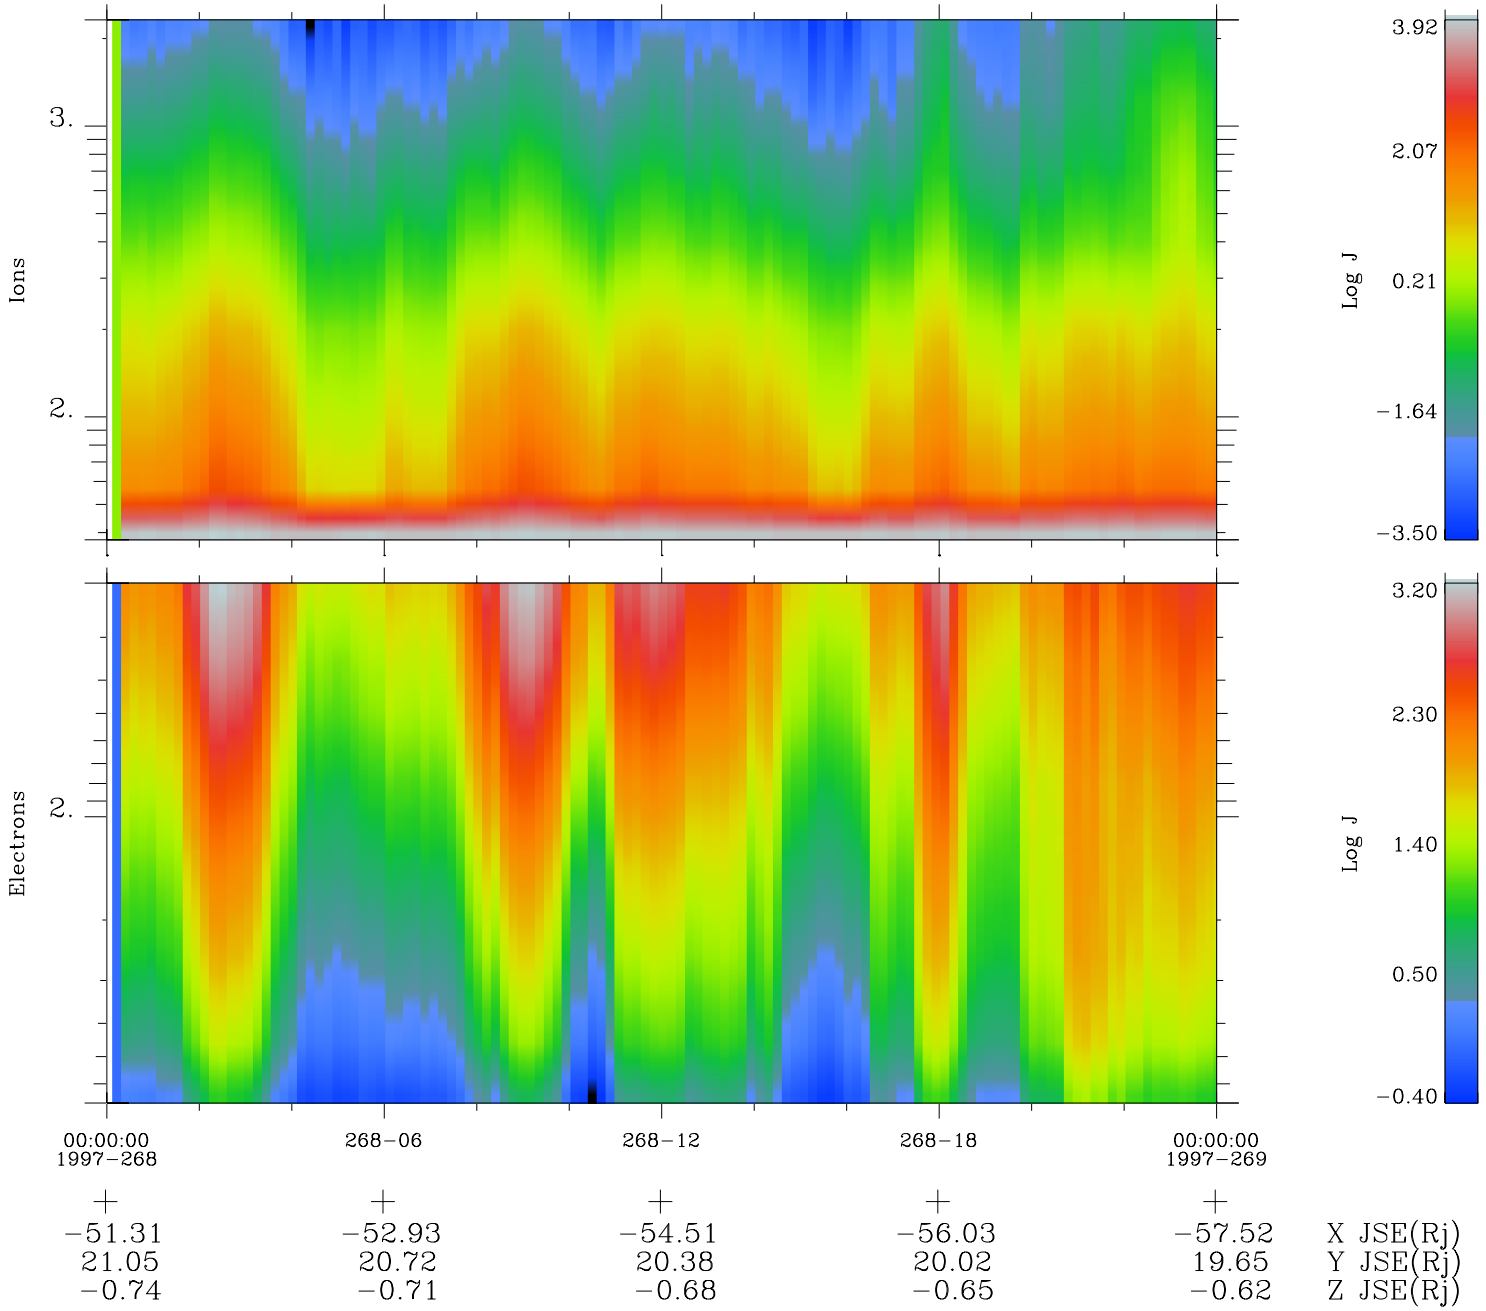

Galileo EPD Real Time Omni Spectrum 97268

Software Version: RTSPEC_OMNI V 1.20
 Data Production: 06-03-00
 Plot Production: Sun Sep 16 02:29:57 2001
 Color File: wondr3
 Geofactor File: 1.1

◇ = Jupiter look direction
 □ = Corotation look direction