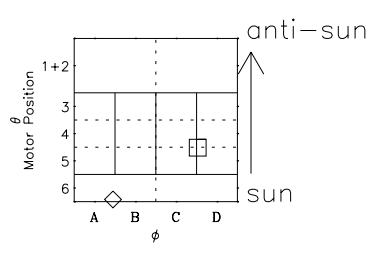

Galileo EPD Real Time Omni Spectrum 97268

Software Version: RTSPEC_OMNI V 1.20
 Data Production: 06-03-00
 Plot Production: Sun Sep 16 02:29:57 2001
 Color File: wondr3
 Geofactor File: 1.1

◇ = Jupiter look direction
 □ = Corotation look direction