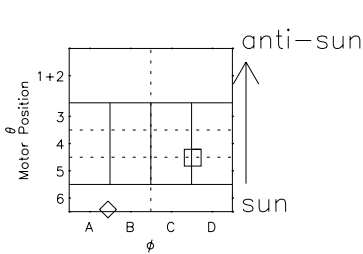

Galileo EPD Real Time R6 Electrons Spectra 97268

Software Version: RTSPEC_R6 V 1.20
 Data Production: 06-03-00
 Plot Production: Sun Sep 16 02:29:51 2001
 Color File: wondr3
 Geofactor File: 1.1

- ◇ = Jupiter look direction
- = Corotation look direction