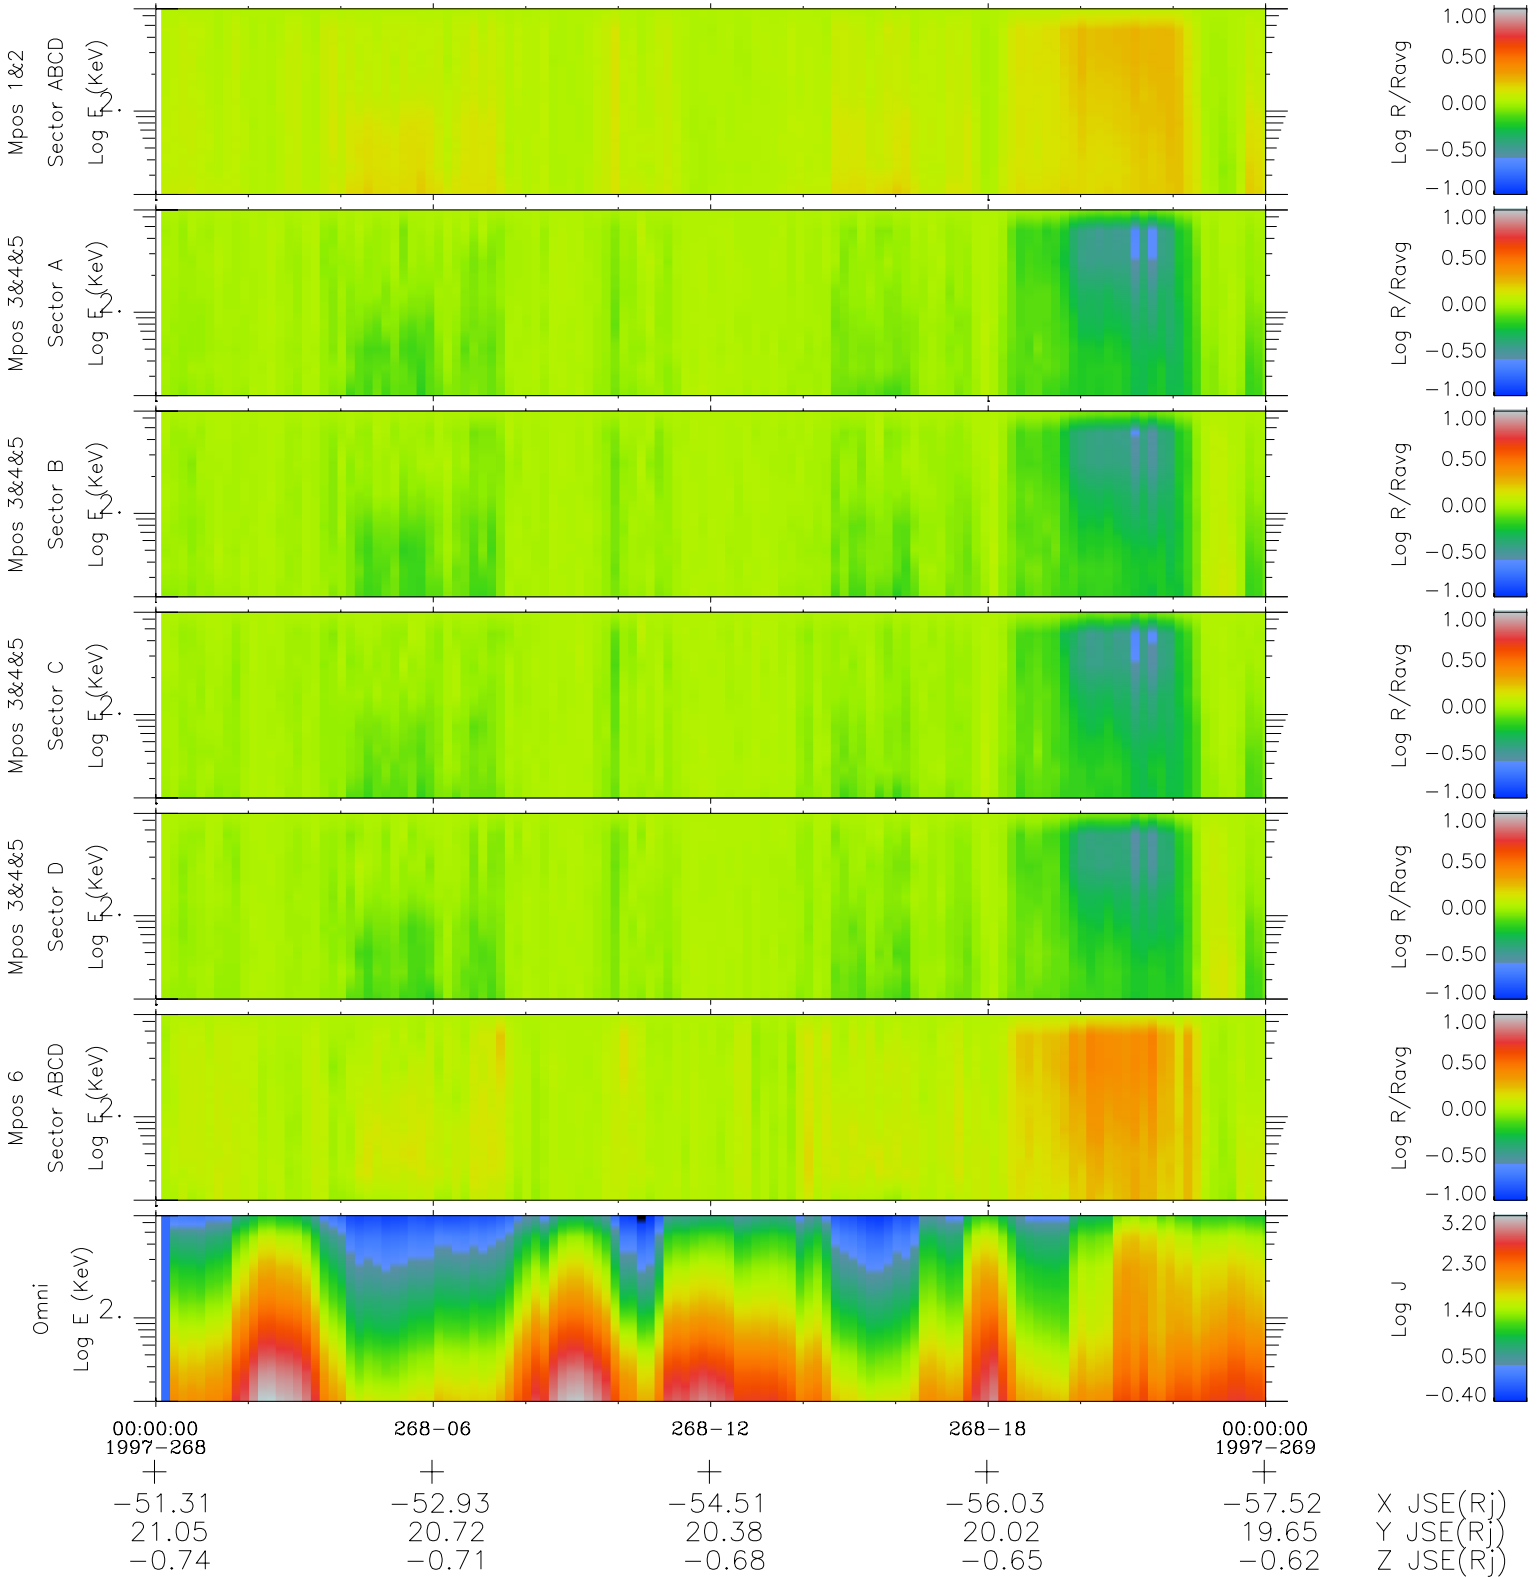

Galileo EPD Real Time R6 Electrons Spectra 97268

Software Version: RTSPEC_R6 V 1.20
 Data Production: 06-03-00
 Plot Production: Sun Sep 16 02:29:51 2001
 Color File: wondr3
 Geofactor File: 1.1

- ◇ = Jupiter look direction
- = Corotation look direction